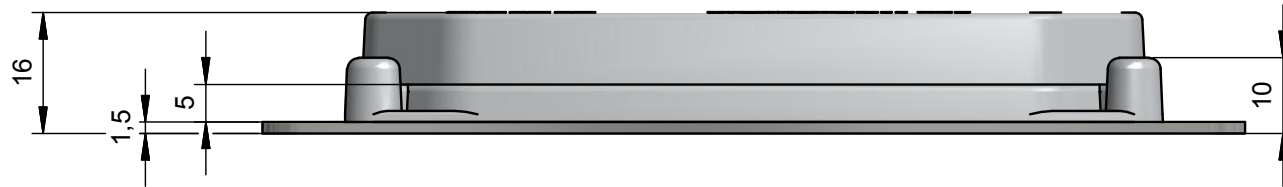

BALDOR • RELIANCE

Customer information packet

EM5001A01SP

SMART SENSOR KT 2YR SUB ROLLED STEEL MTR

B-B (2 : 1)