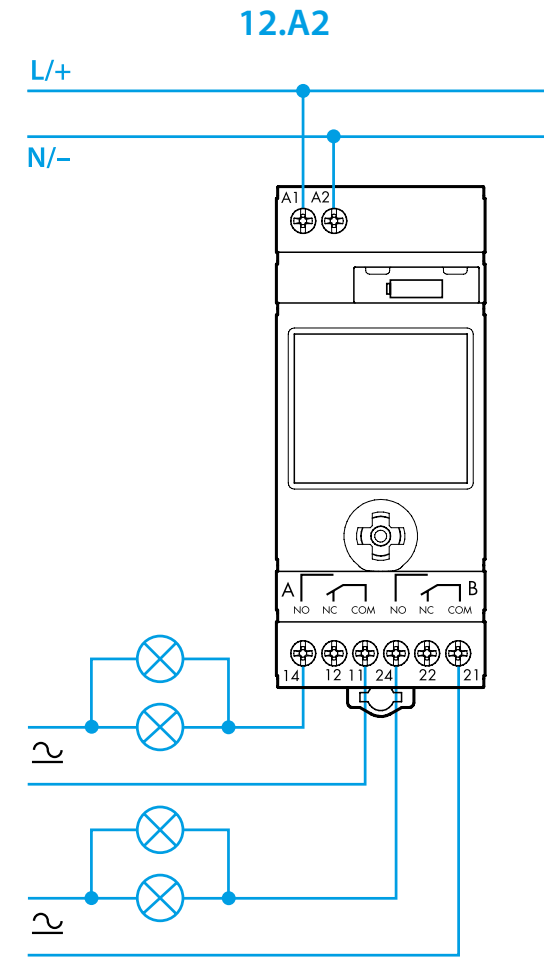

cULus
- Operating Control, Independently mounted
- Panel mounting, Type 1 Action
- Pollution Degree 2, Impulse Voltage 4000 V (800 V for 12...24 V models)
- Terminals nominal torque: 0.8 Nm
- The battery can be replaced only by the manufacturer or competent personnel
- The device can be installed and configured only by the installer or a qualified installer