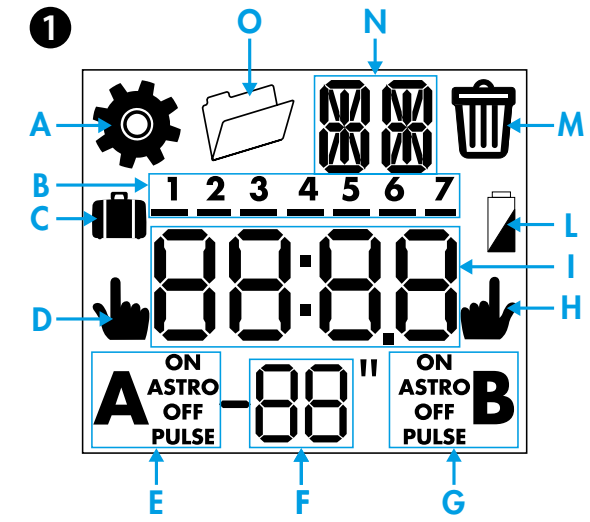

- **4 MANUAL MODE**
  - 4a Manual ON/OFF channel A
  - 4b Manual ON/OFF channel B (only 12.A2)
  - 4c Permanent Manual over-ride ON/OFF - Channel A
  - 4d Permanent Manual over-ride ON/OFF - Channel B (12.A2 only)

- **5 DELETION of all program**
- **6 DELETION of single program**

NOTE
- Battery replacement: BATTERY CR 2032 (LiMnO₂) 3V, 230mAh.
Complies with Article 11, EU directive 2006/66/CE.
Dispose of batteries according to local regulations
- Back-light display (only with power supply)
- Minimum switching interval: 1 second (pulse function)
- ASTRO times vary over the year, time switch times remain constant

EN 60669-1/EN 60669-2-1	
	12.Ax.8.230.0000 U_N 110...230 V AC (50/60 Hz)/DC U_{min} - U_{max} 90 V - 264 V (AC/DC) P 2.8 VA (50 Hz)/0.9 W
	12.A2.0.024.0000 U_N 12...24 V AC (50/60 Hz)/DC U_{min} - U_{max} 10 V - 30 V (AC/DC) P 2.2 VA/1.2 W
	1 CO (SPDT) (12.A1) 2 CO (DPDT) (12.A2) 16 A 250 V AC
	AC1 4000 VA AC15 (230 V AC) 750 VA
	(230 V) 2000 W (230 V) 750 W CFL-LED (230 V) 400 W
	(-20...+50)°C
IP20