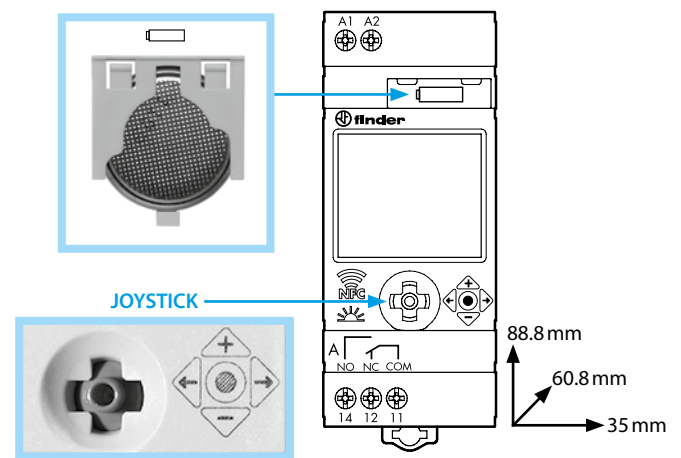

- **4 MANUAL MODE**
  - 4a Manual ON/OFF channel A
  - 4b Manual ON/OFF channel B (only 12.A2)
  - 4c Permanent Manual over-ride ON/OFF - Channel A
  - 4d Permanent Manual over-ride ON/OFF - Channel B (12.A2 only)

- **5 DELETION of all program**
- **6 DELETION of single program**

NOTE
- Battery replacement: BATTERY CR 2032 (LiMnO₂) 3V, 230mAh.
Complies with Article 11, EU directive 2006/66/CE.
Dispose of batteries according to local regulations
- Back-light display (only with power supply)
- Minimum switching interval: 1 second (pulse function)
- ASTRO times vary over the year, time switch times remain constant

EN 60669-1/EN 60669-2-1	
	12.Ax.8.230.0000 U_N 110...230 V AC (50/60 Hz)/DC U_{min} - U_{max} 90 V - 264 V (AC/DC) P 2.8 VA (50 Hz)/0.9 W
	12.A2.0.024.0000 U_N 12...24 V AC (50/60 Hz)/DC U_{min} - U_{max} 10 V - 30 V (AC/DC) P 2.2 VA/1.2 W
	1 CO (SPDT) (12.A1) 2 CO (DPDT) (12.A2) 16 A 250 V AC
	AC1 4000 VA AC15 (230 V AC) 750 VA
	(230 V) 2000 W (230 V) 750 W CFL-LED (230 V) 400 W
	(-20...+50)°C
IP20