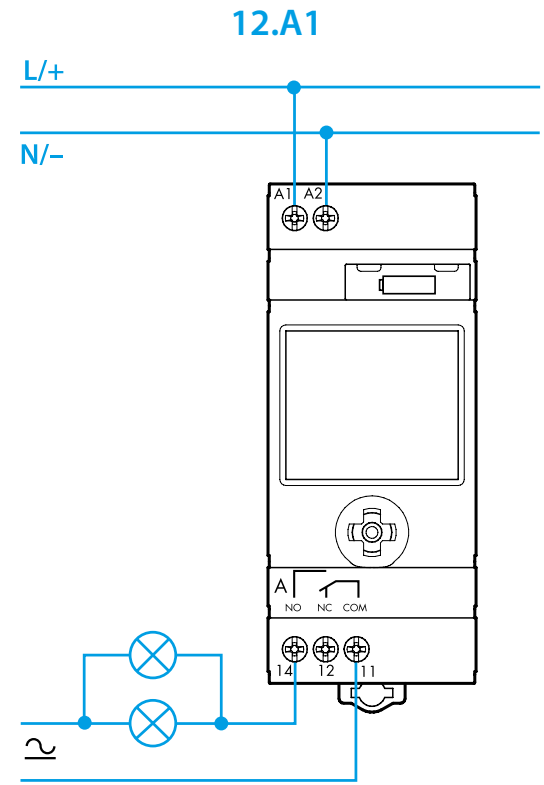

cULus
- Operating Control, Independently mounted
- Panel mounting, Type 1 Action
- Pollution Degree 2, Impulse Voltage 4000 V (800 V for 12...24 V models)
- Terminals nominal torque: 0.8 Nm
- The battery can be replaced only by the manufacturer or competent personnel
- The device can be installed and configured only by the installer or a qualified installer