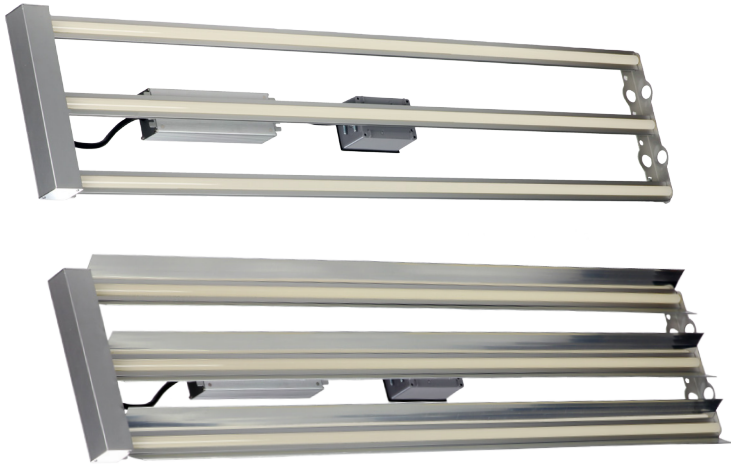

4' WHITE LED LINEAR HIGH BAY LIGHTING

ETG -WLL

*3 Tube shown above with and without reflector option

FEATURES:

- Instant strike
- -40°C to 40°C ambient temperature
- Dimmable option, enabling the use of occupancy sensors for power savings
- Universal AC input/full range, 90-305 VAC
- Made in USA with global components

BENEFITS:

- No horizontal dust collecting surface bulbs
- No glass, no mercury
- >60,000 hours (L70)
- 5 year warranty

OPERATING CHARACTERISTICS / ORDERING INFORMATION

MODEL	CRI	CCT°	LUMENS *Estimated	TOTAL WATTS	LUMENS/WATTS	REPLACES
ETG-WLL-1080	80+	5000K	*6,875	80	86	2-3 Tube T8, 150W (MH)
ETG-WLL-2160	80+	5000K	*13,750	160	86	4 Tube T8, 250W (MH)
ETG-WLL-3240	80+	5000K	*20,000	240	83	6 Tube T5, 8 Tube T8, 400W (MH)
ETG-WLL-4320	80+	5000K	*27,500	320	86	750W (MH)
ETG-WLL-6480	80+	5000K	*41,250	480	86	1000W (HID)

* High-Intensity Discharge (HID) includes: Mercury Vapor, Metal Halide and High Pressure Sodium; °3500K & 4000K CCT options available.

OPTIONS	
Step Dimming 30-100%	D1
Step Dimming 50-100%	D2
Step Dimming Adjustable	D3
ON/OFF Motion	M1
ON/OFF Motion Cold	M2
High Capacity Surge	S
Wireless ON/OFF with Dimming	W1

MOUNTING HARDWARE	
x2 Y-Style mounts, 2 hooks/each, 5 ft cable (will mount 1 linear light)	ETG-YSM-5
x2 Single Wire Mounts, one hook/each, 5 ft cable (Need 2 sets to mount 1 linear light)	ETG-WHM-5
x2 Y-Style Mounts, 2 Toggle Ends, 10 ft Cable (will mount 1 linear light)	ETG-YTM-10
x1 pendant style mount (no mounting cables)	ETG-PSM