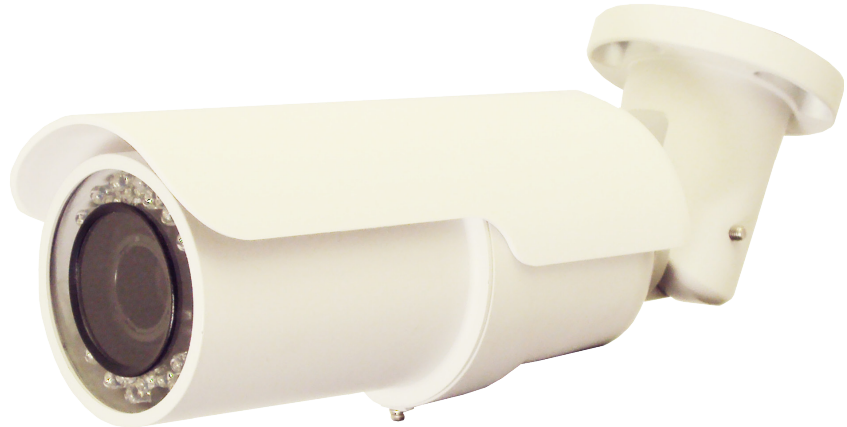

Indoor/Outdoor HD IP Camera

MZ-HD30-01

- 1080p HD resolution
- 3x optical zoom
- H.264, MJPEG
- Removable on-board storage
- IR Illuminators

High resolution, color video in low light conditions

The MZ-HD30-01 is a high quality, high-resolution, color video camera with a motorized zoom lens and auto-iris. It will produce high-quality video in low light conditions using built in IR illuminators with a range of up to 30 meters. The optical zoom lens is adjustable from 3 to 9 mm, to provide a horizontal field-of-view of over 135 degrees.

This high resolution HD camera supports 1CIF, 4CIF, and 1080p

resolutions. The camera includes the option to add removable on-board storage.

The camera is housed in an outdoor, weatherproof enclosure rated IP66. It requires only a powered Ethernet connection for operation.

► specifications

Imager	1/2.5" Progressive Scan CMOS
Shutter	1 to 1/10,000 Seconds
Exposure	Auto
White Balance	Auto
Iris	Auto
Focus	Auto, Manual, Remote
Zoom Ratio	3x Optical Zoom
View Angle	39° - 94°
Focal Length	3 - 9 mm
F-number	1.2 - 2.1
Ethernet	10/100 Mbps Ethernet (RJ-45)
I/O Terminals	1 Input, 1 Output
Resolution	Full HD 1080p/4CIF/1CIF
Compression	M-JPEG, H264
Frame Rate	15 FPS at full HD
Protocols	TCP/IP, HTTP, FTP, SMTP
Weight	2.07 lbs.
Voltage Required	12 VDC, IEEE 802.3af PoE, 24 VAC, 100-240 VAC*
Power Consumption	5.5 W
Operating Temperature	-10° to 50° C
Dimensions	3.3" D x 7.6" L with Sunshield
Rating	IP66

► features

1080p high-definition broadcast quality image for detailed post event analysis

IR illumination allows for video in low light conditions

Multiple power options available, including Power over Ethernet (PoE)