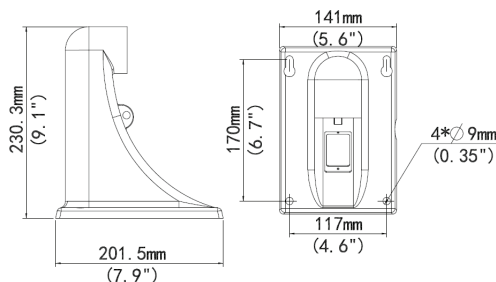

► specifications

Imager	2 Megapixel 1/2.8" Progressive CMOS
Resolution	1920(H)×1080(V)
Shutter Speed	1~1/100K sec.
Minimum Illumination	Color: 0.001 Lux (F1.5, AGC On) 0 Lux to 150 m with IR ON
F number	F1.5
Focal Length	4.5mm - 148.5mm
Zoom ratio	33x
Iris	Auto and Manual
Day/night	Auto
Focus	Auto and Manual
White Balance	Auto, Manual, ATW
View Angle	56.2° (wide), 2.6 °(tele)
I/O Terminals	2 Inputs; 1 Output
Ethernet	100Base-TX/10BaseT (RJ-45)
Protocols	TCP/IP, HTTP, HTTPS, FTP, SMTP, ONVIF
Compression	M-JPEG, H.265/H.264
Frame Rate	60 FPS
Voltage Required	24 VAC, 24 VDC, Proprietary PoE (110-220 VAC option available)
Power Consumption	38 W Max (1.27A and 1.5A w/1R)
Weight	11.68lbs
Operating Temperature	-40° C - 65° C
Dimensions	8.9" W x 14.2" H
Mount	Wall Mount Standard*
Enclosure Rating	IP66
Certifications	IEC 62368-1 UL 60950-1 FCC Part 15 EN 55032:2015 EN 55024:2010 EN 61000-3-2:2014 EN 61000-3-3-2013

*Wall Mount Included