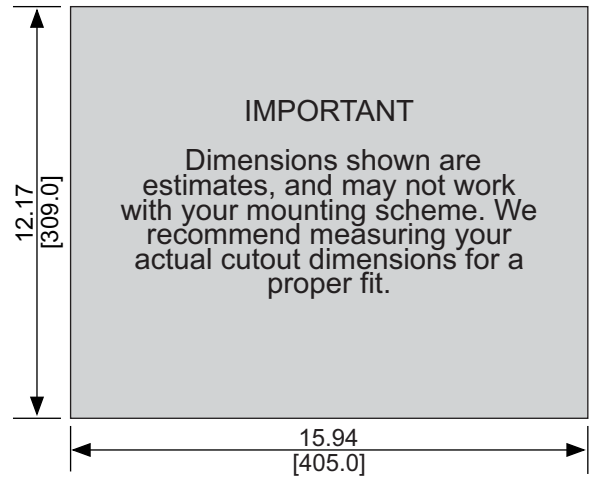

Top View

Front View

Side View

Cutout Dimensions

Rear View

Bottom View

Dimensions are in inches [mm]

- Ⓐ SIM Card Slot      Ⓑ CFast Card Slot      Ⓒ Power Switch      Ⓓ Power Connector
- Ⓔ Com Ports DE9P      Ⓕ Mic In      Ⓖ Line Out      Ⓗ LPT
- Ⓘ DIO      Ⓖ Ethernet Ports      Ⓚ USB 3.0 Ports      Ⓛ VGA