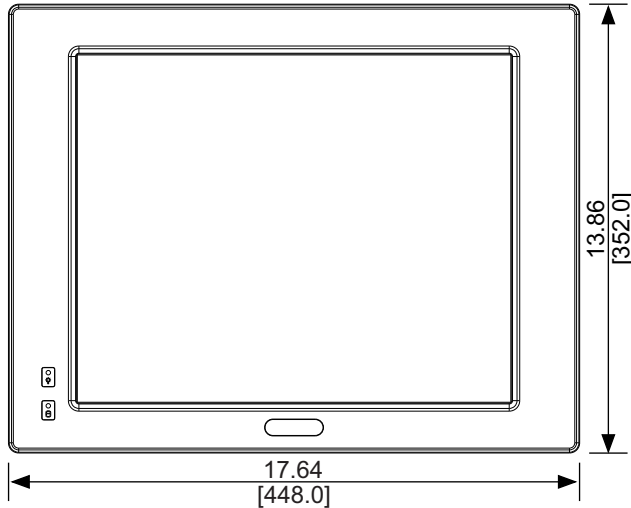

Top View

Front View

Side View

Cutout Dimensions

Rear View

Bottom View

Dimensions are in inches [mm]

- Ⓐ SIM Card Slot      Ⓑ CFast Card Slot      Ⓒ Power Switch      Ⓓ Power Connector
- Ⓔ Com Ports DE9P      Ⓕ Mic In      Ⓖ Line Out      Ⓗ LPT
- Ⓘ DIO      Ⓖ Ethernet Ports      Ⓚ USB 3.0 Ports      Ⓛ VGA