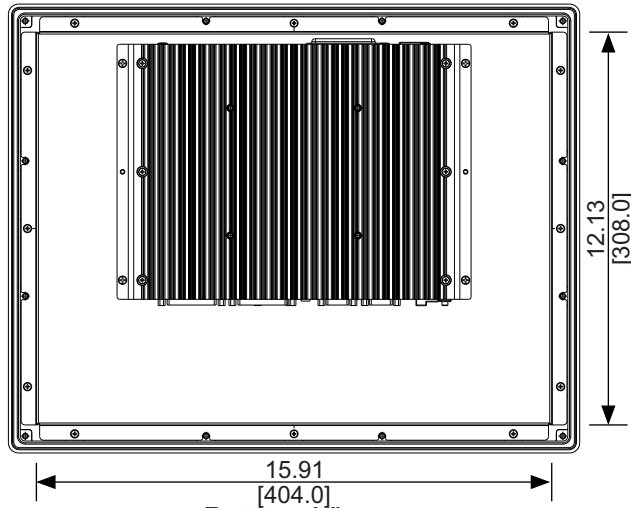

Top View

Front View

Side View

Cutout Dimensions

Rear View

Bottom View

Dimensions are in inches [mm]

- Ⓐ SIM Card Slot      Ⓑ CFast Card Slot      Ⓒ Power Switch      Ⓓ Power Connector
- Ⓔ Com Ports DE9P      Ⓕ Mic In      Ⓖ Line Out      Ⓗ LPT
- Ⓘ DIO      Ⓖ Ethernet Ports      Ⓚ USB 3.0 Ports      Ⓛ VGA