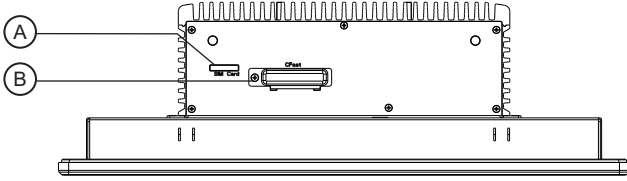

Top View

Front View

Side View

Cutout Dimensions

Rear View

Bottom View

Dimensions are in inches [mm]

- Ⓐ SIM Card Slot      Ⓑ CFast Card Slot      Ⓒ Power Switch      Ⓓ Power Connector
- Ⓔ Com Ports DE9P      Ⓕ Mic In      Ⓖ Line Out      Ⓗ LPT
- Ⓘ DIO      Ⓖ Ethernet Ports      Ⓚ USB 3.0 Ports      Ⓛ VGA