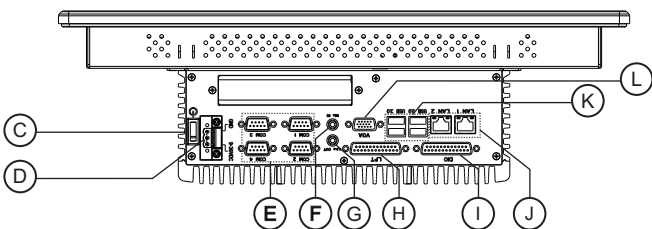

Top View

Front View

Side View

Cutout Dimensions

Rear View

Bottom View

Dimensions are in inches [mm]

- Ⓐ SIM Card Slot      Ⓑ CFast Card Slot      Ⓒ Power Switch      Ⓓ Power Connector
- Ⓔ Com Ports DE9P      Ⓕ Mic In      Ⓖ Line Out      Ⓗ LPT
- Ⓘ DIO      Ⓖ Ethernet Ports      Ⓚ USB 3.0 Ports      Ⓛ VGA