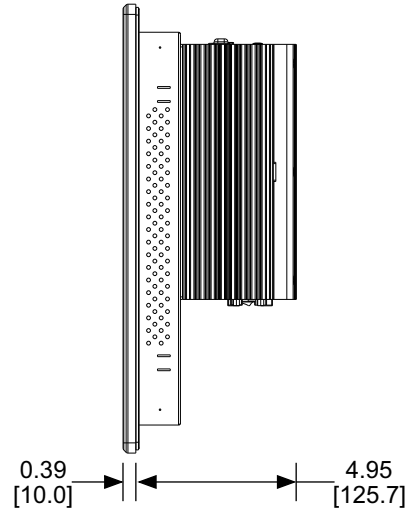

Top View

Front View

Side View

Cutout Dimensions

Rear View

Bottom View

Dimensions are in inches [mm]

- Ⓐ SIM Card Slot      Ⓑ CFast Card Slot      Ⓒ Power Switch      Ⓓ Power Connector
- Ⓔ Com Ports DE9P      Ⓕ Mic In      Ⓖ Line Out      Ⓗ LPT
- Ⓘ DIO      Ⓖ Ethernet Ports      Ⓚ USB 3.0 Ports      Ⓛ VGA