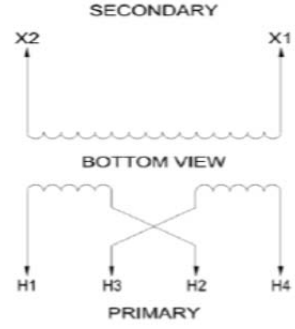

DIMENSIONS IN inches (mm)

A	B	C	D	E	F
5.73(146)	5.23(133)	8.62(219)	9.69(243)	1.62(41)	2.73(69)
G	H	J	K	L	M
11.28(287)	5.75(146)	1.50(38)	3.75(95)	4.25(108)	1.37(35)
N	P	Q	R		
1.82(46)	.88(22)	2.00(51)	0.65(17)		

DIAGRAM "L"

WDG	VOLTS	CONNECT	LINE
PRI	208		X1-X2
SEC	240	H2-H3	H1-H4
	120	H1H3-H2H4	
	120/240	H1-H3-H4*	H1-H3-H4
*Three wire operation			

G001K1HF1A02