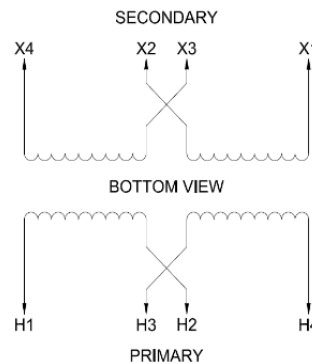

DIMENSIONS IN inches (mm)

A	B	C	D	E	F
5.73(146)	5.23(133)	8.62(219)	9.69(243)	1.62(41)	2.73(69)
G	H	J	K	L	M
11.28(287)	5.75(146)	1.50(38)	3.75(95)	4.25(108)	1.37(35)
N	P	Q	R		
1.82(46)	.88(22)	2.00(51)	0.65(17)		

WDG	VOLTS	CONNECT	LINE
PRI	480	H2-H3	H1-H4
	240	H1H3-H2H4	
SEC	240	X2-X3	X1-X4
	120	X1X3-X2X4	
	120/240	X2-X3*	

G001K1KF1A02