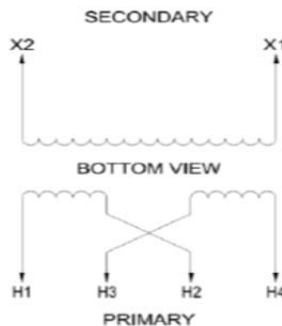

DIMENSIONS IN inches (mm)

A	B	C	D	E	F
6.10(155)	6.00(152)	10.75(273)	11.82(299)	1.75(44)	3.00(76)
G	H	J	K	L	M
13.41(341)	6.52(166)	1.88(48)	4.13(105)	4.82(122)	1.37(35)
N	P	Q	R		
1.82(46)	1.00(25)	2.00(51)	0.65(17)		

DIAGRAM "L"

WDG	VOLTS	CONNECT	LINE
PRI	208		X1-X2
SEC	240	H2-H3	H1-H4
	120	H1H3-H2H4	
	120/240	H1-H3-H4*	H1-H3-H4
*Three wire operation			

G1X5K1HF1A02