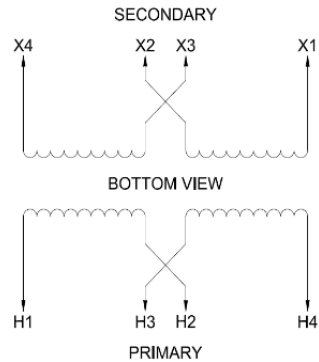

DIMENSIONS IN inches (mm)

A	B	C	D	E	F
4.61(117)	3.50(89)	6.31(160)	7.38(187)	1.38(35)	2.17(55)
G	H	J	K	L	M
8.97(228)	4.06(103)	.94(24)	2.56(65)	2.52(64)	1.82(46)
N	O				
1.50(38)	0.50(13)				

Rev4 - MAY/08

WDG	VOLTS	CONNECT	LINE
PRI	480	H2-H3	H1-H4
	240	H1H3-H2H4	
SEC	240	X2-X3	X1-X4
	120	X1X3-X2X4	
	120/240	X2-X3*	

G250A1KF1A02