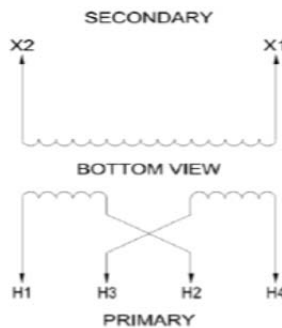

DIMENSIONS IN inches (mm)

A	B	C	D	E	F
6.10(155)	6.00(152)	10.75(273)	11.77(299)	1.75(44)	3.00(76)
G	H	J	K	L	M
13.41(341)	6.52(166)	1.88(48)	4.13(105)	4.82(122)	1.37(35)
N	P	Q	R		
1.82(46)	1.00(25)	2.00(51)	0.65(17)		

DIAGRAM "L"

WDG	VOLTS	CONNECT	LINE
PRI	208		X1-X2
SEC	240	H2-H3	H1-H4
	120	H1H3-H2H4	
	120/240	H1-H3-H4*	H1-H3-H4
*Three wire operation			

G002K1HF1A02