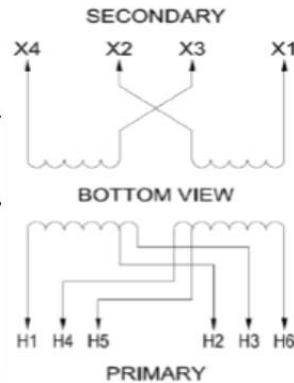

DIMENSIONS IN in(mm)

A	B	C	D	E	F	G	H	J
14.25(362)	7.69(195)	8.00(203)	7.94(202)	4.06(103)	11.06(281)	1.63(41)	13.00(330)	.63(16)
	K	L	M		N	R	P	Q
	2.25(57)	1.75(44)	.5, .75(13,19)		2.50(64)	3.32(84)	2.00(51)	.65(17)

WDG	VOLTS	CONNECT	LINE
PRI	480	H3-H4	H1-H6
	456	H3-H5	
	432	H2-H5	
	240	H1H4-H3H6	
	216	H1H5-H2H6	
SEC	240	X2-X3	X1-X4
	120	X1X3-X2X4	X1-X3-X4
	120/240	X2-X3*	

G003K1KF7A03

*THREE WIRE OPERATION