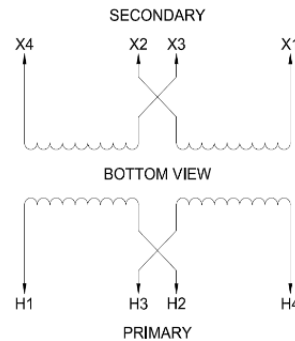

DIMENSIONS IN In(mm)

A	B	C	D	E	F	G	H
16.00(406)	10.38(264)	9.89(251)	9.80(249)	5.06(129)	12.82(326)	1.63(41)	14.75(375)
J	K	L	M	N	P	R	
.63(16)	3.00(76)	1.88(48)	.75, 1.25(19, 32)	2.50(64)	3.46(88)	3.61(92)	
					S	T	
					2.00(51)	.65(17)	

WDG	VOLTS	CONNECT	LINE
PRI	480	H2-H3	H1-H4
	240	H1H3-H2H4	
SEC	240	X2-X3	X1-X4
	120	X1X3-X2X4	
	120/240	X2-X3*	

G005K1KF1A03