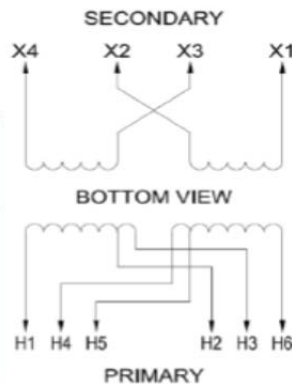

DIMENSIONS IN in(mm)

A	B	C	D	E	F	G	H
16.00(406)	10.38(264)	9.89(251)	9.80(249)	5.06(129)	12.82(326)	1.63(41)	14.75(375)
J	K	L	M		N	P	R
.63(16)	3.00(76)	1.88(48)	.75, 1.25(19, 32)		2.50(64)	3.46(88)	3.61(92)
						S	T
						2.00(51)	.65(17)

WDG	VOLTS	CONNECT	LINE
PRI	480	H3-H4	H1-H6
	456	H3-H5	
	432	H2-H5	
	240	H1H4-H3H6	
	216	H1H5-H2H6	
SEC	240	X2-X3	X1-X4
	120	X1X3-X2X4	
	120/240	X2-X3*	

G005K1KF7A03

*THREE WIRE OPERATION