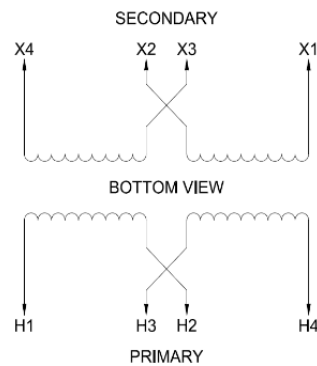

DIMENSIONS IN in(mm)

A	B	C	D	E	F
3.97 (101)	3.56 (90)	6.36 (162)	7.27 (185)	1.50 (38)	2.95 (75)
G	H	J	K	L	M
8.91 (226)	4.00 (102)	1.73 (44)	1.77 (45)	1.66(42)	1.37 (35)
N	O				
1.75 (44)	0.65 (17)				

MAY/08

WDG	VOLTS	CONNECT	LINE
PRI	480	H2-H3	H1-H4
	240	H1H3-H2H4	
SEC	240	X2-X3	X1-X4
	120	X1X3-X2X4	
	120/240	X2-X3*	

G150A1KF1A01