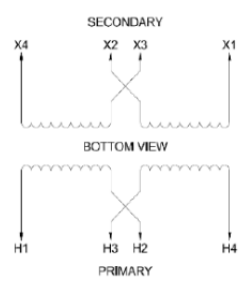

DIMENSIONS IN inches (mm)

A	B	C	D	E	F
5.73(146)	5.23(133)	8.62(219)	9.69(243)	1.62(41)	2.73(69)
G	H	J	K	L	M
11.28(287)	5.75(146)	1.50(38)	3.75(95)	4.25(108)	1.37(35)
N	P	Q	R		
1.82(46)	.88(22)	2.00(51)	0.65(17)		

WDG	VOLTS	CONNECT	LINE
PRI	480	H2-H3	H1-H4
	240	H1H3-H2H4	
SEC	240	X2-X3	X1-X4
	120	X1X3-X2X4	
	120/240	X2-X3*	

G750A1KF1A02

\*THREE WIRE OPERATION