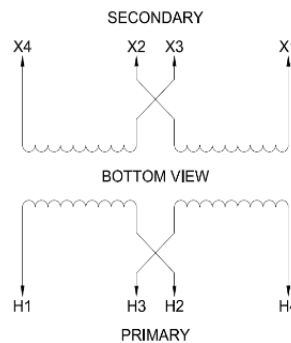

DIMENSIONS IN in(mm)

A	B	C	D	E	F	G	H
16.00(406)	10.38(264)	9.89(251)	9.80(249)	5.06(129)	12.82(326)	1.63(41)	14.75(375)
J	K	L	M	N	P	R	
.63(16)	3.00(76)	1.88(48)	.75, 1.25(19, 32)		2.50(64)	3.46(88)	3.61(92)
						S	T
						2.00(51)	.65(17)

WDG	VOLTS	CONNECT	LINE
PRI	480	H2-H3	H1-H4
	240	H1H3-H2H4	
SEC	240	X2-X3	X1-X4
	120	X1X3-X2X4	
	120/240	X2-X3*	

G7X5K1KF1A03