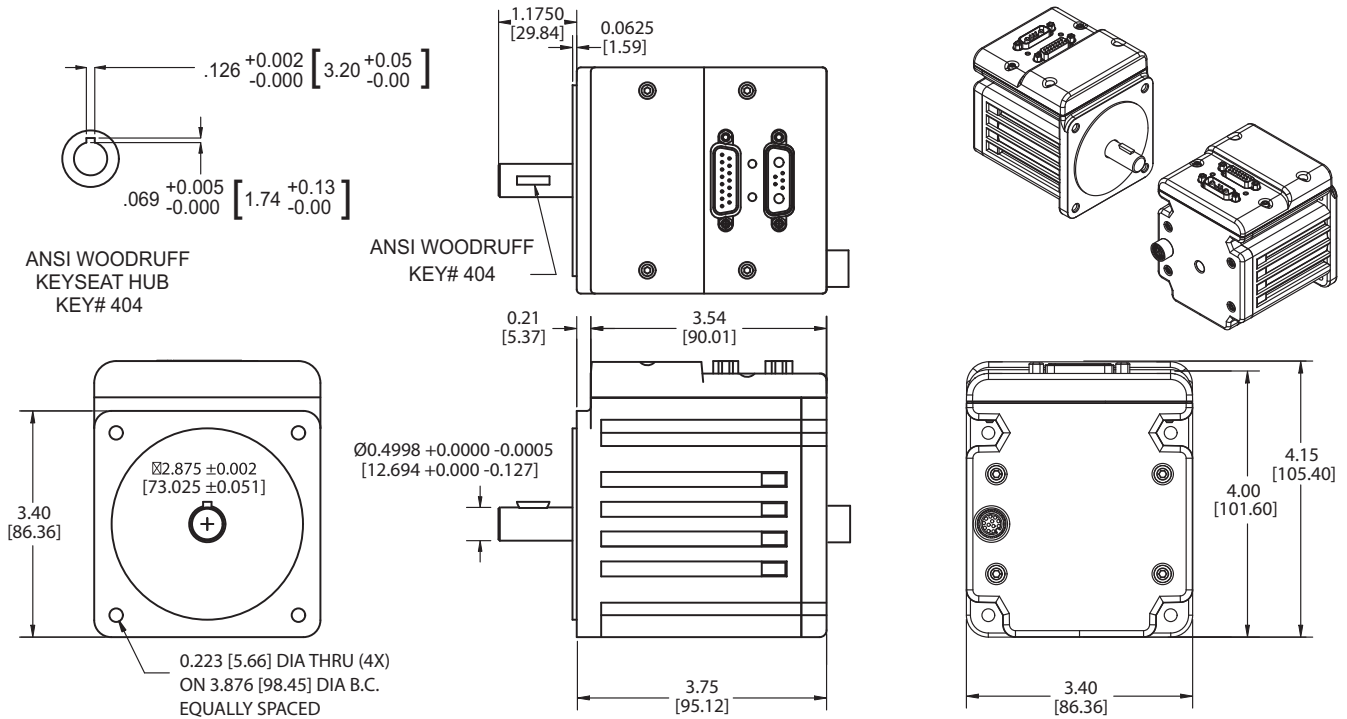

4X $\phi .200 [5.08]$ THRU
ON $\phi 2.625 [66.68]$
B.C. EQUALLY SPACED

Animatics SmartMotor™ SM23x05D-BRK-C

in [mm]

PART NUMBER	LENGTH	
	in	mm
SM23105D-BRK	4.29	109.0
SM23205D-BRK	4.95	125.7
SM23305D-BRK	5.60	142.2
SM23405D-BRK	6.25	158.8
SM23375D-BRK	5.67	144.0
SM23375DT-BRK	5.67	144.0

4X $\phi .200 [5.08]$ THRU
ON $\phi 2.625 [66.68]$
B.C. EQUALLY SPACED

Animatics SmartMotor™ SM23x05D-BRK-C-AD1

in [mm]

PART NUMBER	LENGTH	
	in	mm
SM23105D-BRK	4.29	109.0
SM23205D-BRK	4.95	125.7
SM23305D-BRK	5.60	142.2
SM23405D-BRK	6.25	158.8
SM23375D-BRK	5.67	144.0
SM23375DT-BRK	5.67	144.0

Animatics SmartMotor™ SM34165DT-AD1

in [mm]

Animatics SmartMotor™ SM34165DT-C

in [mm]

Animatics SmartMotor™ SM34165DT-C-AD1

Animatics SmartMotor™ SM34165DT-BRK

Animatics SmartMotor™ SM34165DT-BRK-AD1

in [mm]