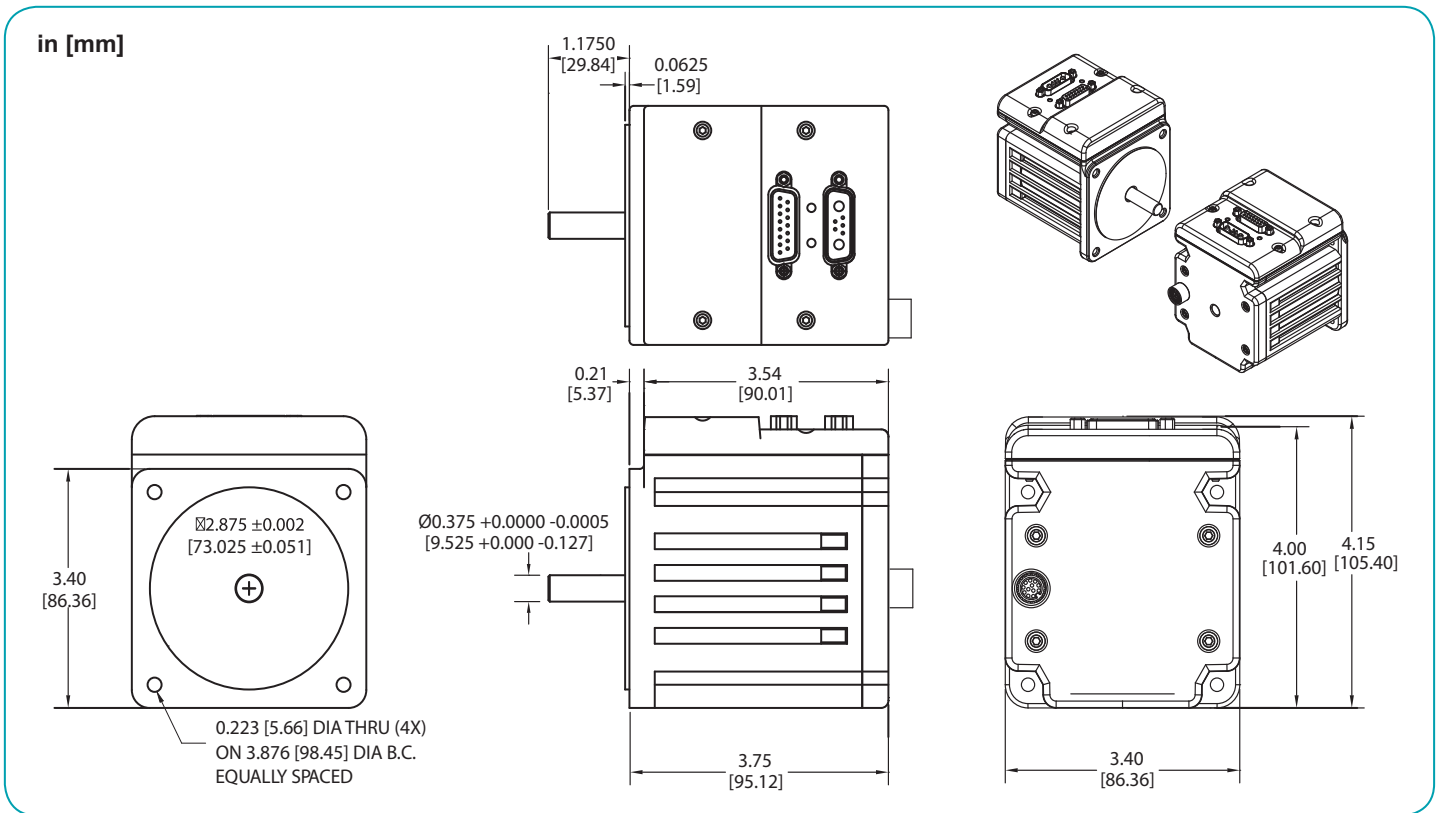

Animatics SmartMotor™ SM34165DT-BRK-C

in [mm]

Animatics SmartMotor™ SM34165DT-BRK-C-AD1

Animatics SmartMotor™ SM34165D-AD1

Animatics SmartMotor™ SM34165D-C

Animatics SmartMotor™ SM34165D-C-AD1

Animatics SmartMotor™ SM34165D-BRK

Animatics SmartMotor™ SM34165D-BRK-C-AD1

Animatics SmartMotor™ SM34165D-BRK-C

in [mm]

Animatics SmartMotor™ SM34165D-BRK-AD1

in [mm]

Animatics SmartMotor™ SM34x05D-AD1

in [mm]

PART NUMBER	LENGTH	
	in	mm
SM34105D	3.49	88.6
SM34205D	4.14	105.1
SM34305D	4.79	121.6
SM34405D	5.44	138.1
SM34505D	6.09	154.6

Animatics SmartMotor™ SM34x05D-C

in [mm]

PART NUMBER	LENGTH	
	in	mm
SM34105D	3.49	88.6
SM34205D	4.14	105.1
SM34305D	4.79	121.6
SM34405D	5.44	138.1
SM34505D	6.09	154.6

Animatics SmartMotor™ SM34x05D-C-AD1