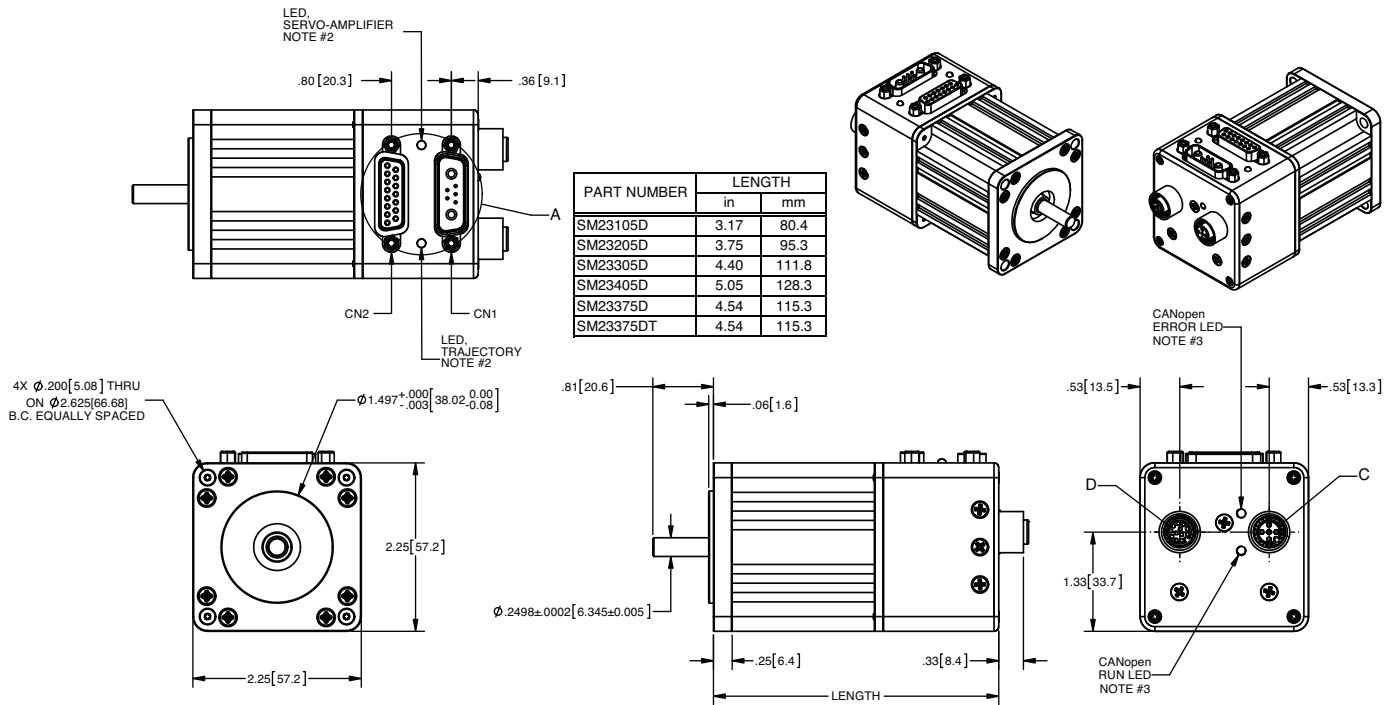

Animatics SmartMotor™ SM23165D/DT-BRK

Animatics SmartMotor™ SM23x05D-AD1

in [mm]

Animatics SmartMotor™ SM23x05D-C

in [mm]

Animatics SmartMotor™ SM23x05D-C-AD1

in [mm]

Animatics SmartMotor™ SM23x05D-BRK

in [mm]

Animatics SmartMotor™ SM23x05D-BRK-AD1

in [mm]

PART NUMBER	LENGTH	
	in	mm
SM23105D-BRK	4.29	109.0
SM23205D-BRK	4.95	125.7
SM23305D-BRK	5.60	142.2
SM23405D-BRK	6.25	158.8
SM23375D-BRK	5.67	144.0
SM23375DT-BRK	5.67	144.0

4X $\phi .200 [5.08]$ THRU
ON $\phi 2.625 [66.68]$
B.C. EQUALLY SPACED

Animatics SmartMotor™ SM23x05D-BRK-C

in [mm]

PART NUMBER	LENGTH	
	in	mm
SM23105D-BRK	4.29	109.0
SM23205D-BRK	4.95	125.7
SM23305D-BRK	5.60	142.2
SM23405D-BRK	6.25	158.8
SM23375D-BRK	5.67	144.0
SM23375DT-BRK	5.67	144.0

4X $\phi .200 [5.08]$ THRU
ON $\phi 2.625 [66.68]$
B.C. EQUALLY SPACED

Animatics SmartMotor™ SM23x05D-BRK-C-AD1

in [mm]

PART NUMBER	LENGTH	
	in	mm
SM23105D-BRK	4.29	109.0
SM23205D-BRK	4.95	125.7
SM23305D-BRK	5.60	142.2
SM23405D-BRK	6.25	158.8
SM23375D-BRK	5.67	144.0
SM23375DT-BRK	5.67	144.0