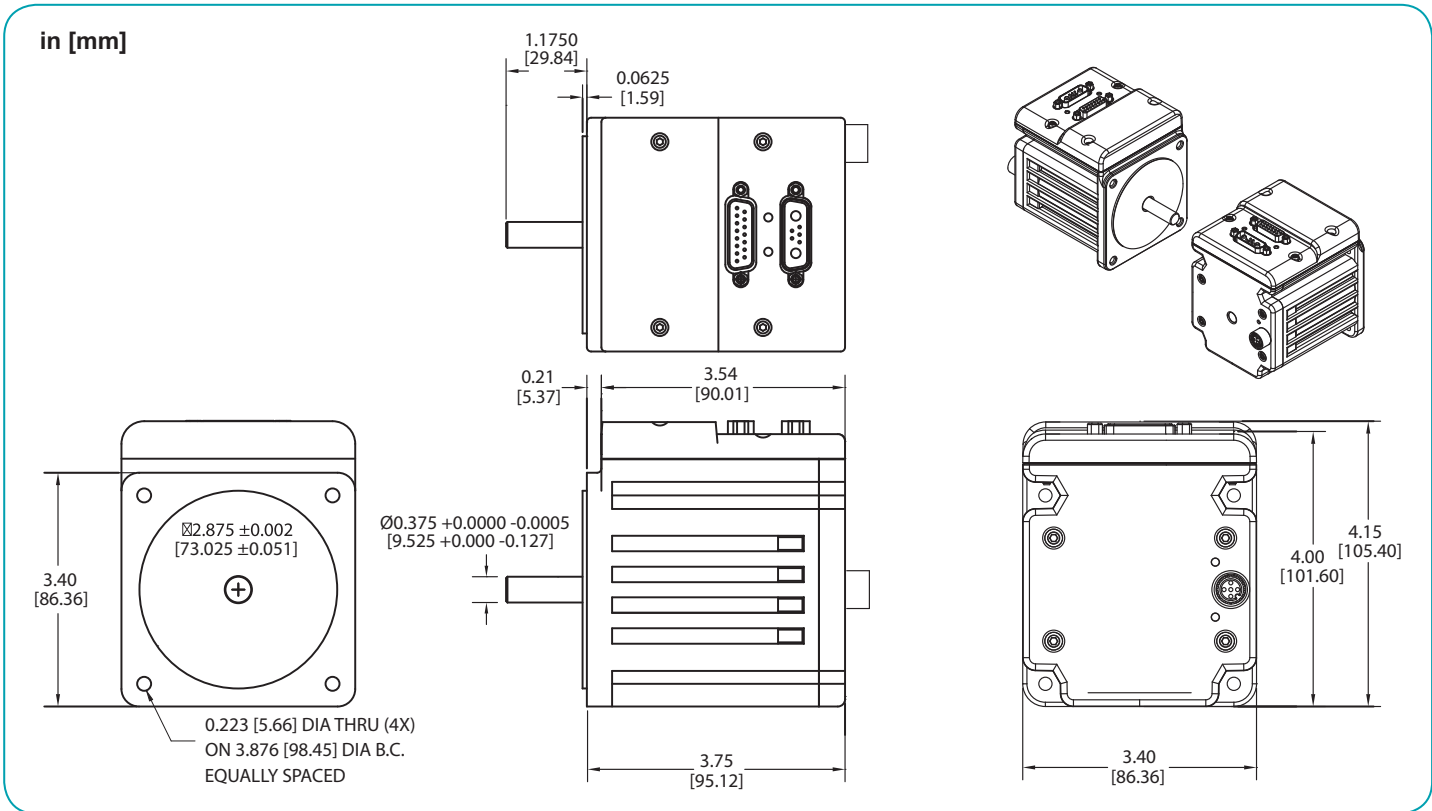

Animatics SmartMotor™ SM34165DT-BRK-C

in [mm]

Animatics SmartMotor™ SM34165DT-BRK-C-AD1

Animatics SmartMotor™ SM34165D-AD1

Animatics SmartMotor™ SM34165D-C

Animatics SmartMotor™ SM34165D-C-AD1

Animatics SmartMotor™ SM34165D-BRK

Animatics SmartMotor™ SM34165D-BRK-C-AD1

Animatics SmartMotor™ SM34165D-BRK-C

in [mm]

Animatics SmartMotor™ SM34165D-BRK-AD1

in [mm]

Animatics SmartMotor™ SM34x05D-AD1

in [mm]

PART NUMBER	LENGTH	
	in	mm
SM34105D	3.49	88.6
SM34205D	4.14	105.1
SM34305D	4.79	121.6
SM34405D	5.44	138.1
SM34505D	6.09	154.6

Animatics SmartMotor™ SM34x05D-C

in [mm]

PART NUMBER	LENGTH	
	in	mm
SM34105D	3.49	88.6
SM34205D	4.14	105.1
SM34305D	4.79	121.6
SM34405D	5.44	138.1
SM34505D	6.09	154.6

Animatics SmartMotor™ SM34x05D-C-AD1