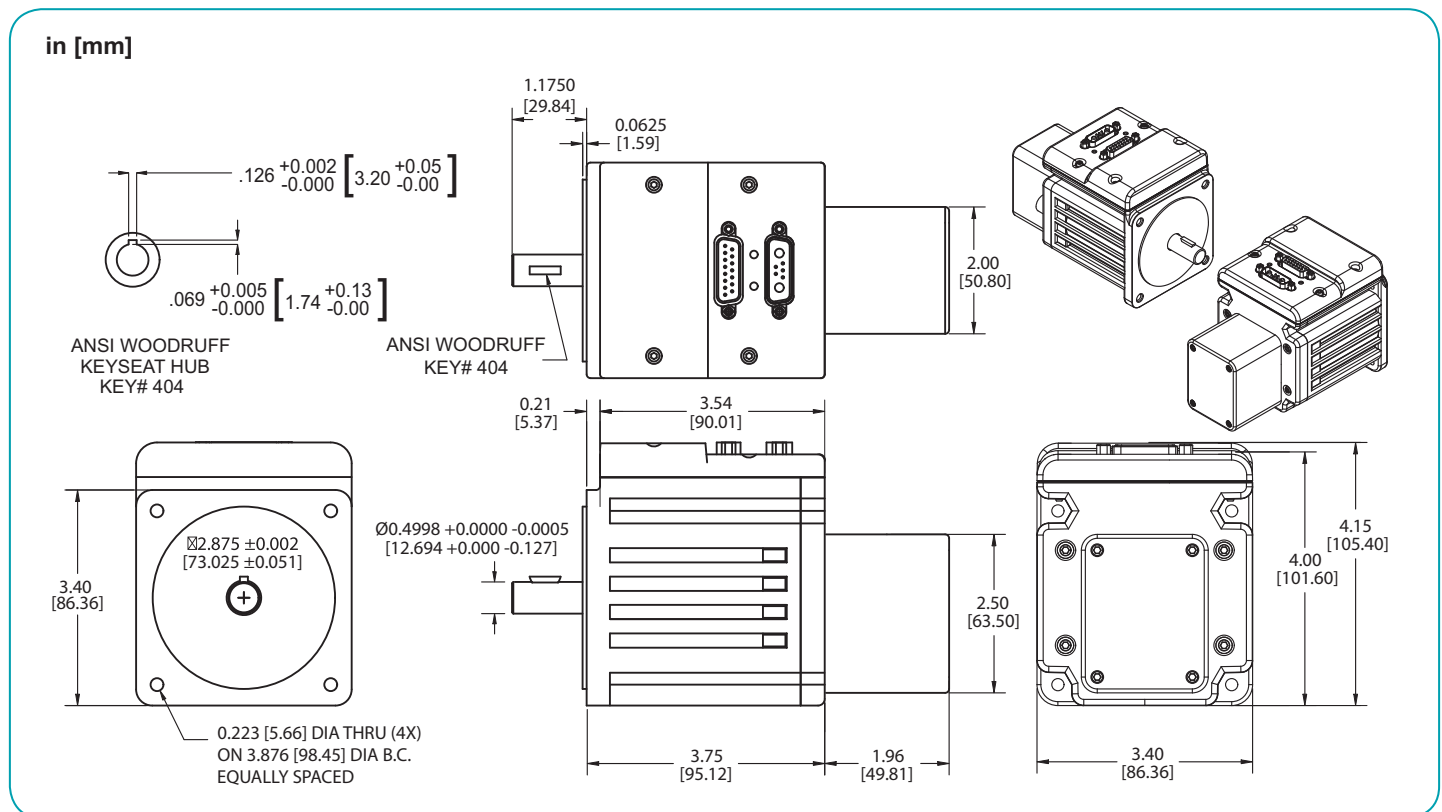

Animatics SmartMotor™ SM34165DT-AD1

in [mm]

Animatics SmartMotor™ SM34165DT-C

in [mm]

Animatics SmartMotor™ SM34165DT-C-AD1

Animatics SmartMotor™ SM34165DT-BRK

Animatics SmartMotor™ SM34165DT-BRK-AD1

in [mm]

Animatics SmartMotor™ SM34165D-BRK-C-AD1

Animatics SmartMotor™ SM34165D-BRK-C

in [mm]

Animatics SmartMotor™ SM34165D-BRK-AD1

in [mm]

Animatics SmartMotor™ SM34x05D-AD1

in [mm]

PART NUMBER	LENGTH	
	in	mm
SM34105D	3.49	88.6
SM34205D	4.14	105.1
SM34305D	4.79	121.6
SM34405D	5.44	138.1
SM34505D	6.09	154.6