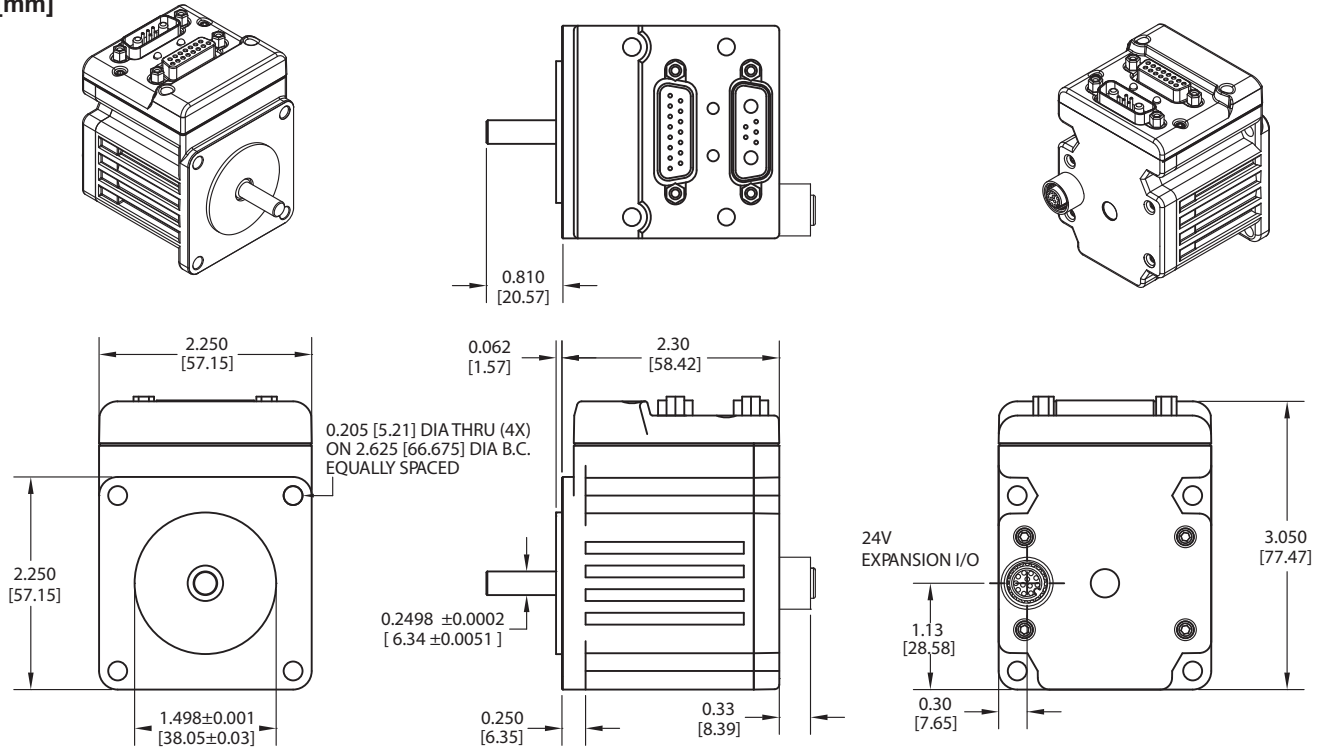

Animatics SmartMotor™ SM17205D-BRK-C

Animatics SmartMotor™ SM17205D-BRK -C-AD1

Animatics SmartMotor™ SM23165D/DT-AD1

in [mm]

Animatics SmartMotor™ SM23165D/DT-C

in [mm]

Animatics SmartMotor™ SM23165D/DT-C-AD1

Animatics SmartMotor™ SM23165D/DT-BRK

Animatics SmartMotor™ SM23x05D-AD1

in [mm]

Animatics SmartMotor™ SM23x05D-C

in [mm]

Animatics SmartMotor™ SM23x05D-C-AD1

in [mm]

Animatics SmartMotor™ SM23x05D-BRK

in [mm]

Animatics SmartMotor™ SM23x05D-BRK-AD1

in [mm]

PART NUMBER	LENGTH	
	in	mm
SM23105D-BRK	4.29	109.0
SM23205D-BRK	4.95	125.7
SM23305D-BRK	5.60	142.2
SM23405D-BRK	6.25	158.8
SM23375D-BRK	5.67	144.0
SM23375DT-BRK	5.67	144.0

4X $\phi .200 [5.08]$ THRU
ON $\phi 2.625 [66.68]$
B.C. EQUALLY SPACED

Animatics SmartMotor™ SM23x05D-BRK-C

in [mm]

PART NUMBER	LENGTH	
	in	mm
SM23105D-BRK	4.29	109.0
SM23205D-BRK	4.95	125.7
SM23305D-BRK	5.60	142.2
SM23405D-BRK	6.25	158.8
SM23375D-BRK	5.67	144.0
SM23375DT-BRK	5.67	144.0