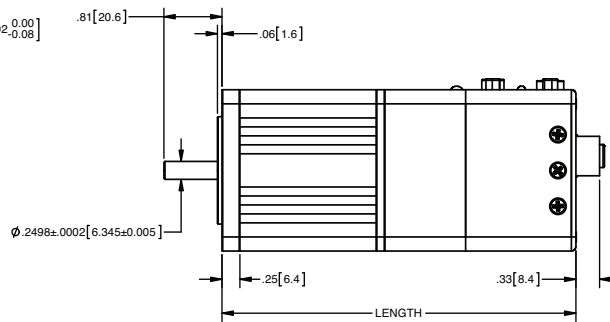

4X $\phi .200 [5.08]$ THRU
ON $\phi 2.625 [66.68]$
B.C. EQUALLY SPACED

Animatics SmartMotor™ SM23x05D-BRK-C-AD1

in [mm]

PART NUMBER	LENGTH	
	in	mm
SM23105D-BRK	4.29	109.0
SM23205D-BRK	4.95	125.7
SM23305D-BRK	5.60	142.2
SM23405D-BRK	6.25	158.8
SM23375D-BRK	5.67	144.0
SM23375DT-BRK	5.67	144.0