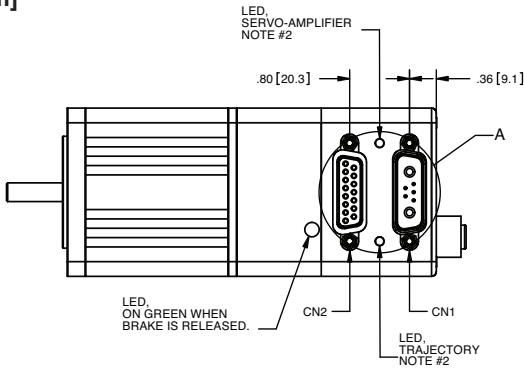

Animatics SmartMotor™ SM23x05D-BRK-AD1

in [mm]

PART NUMBER	LENGTH	
	in	mm
SM23105D-BRK	4.29	109.0
SM23205D-BRK	4.95	125.7
SM23305D-BRK	5.60	142.2
SM23405D-BRK	6.25	158.8
SM23375D-BRK	5.67	144.0
SM23375DT-BRK	5.67	144.0