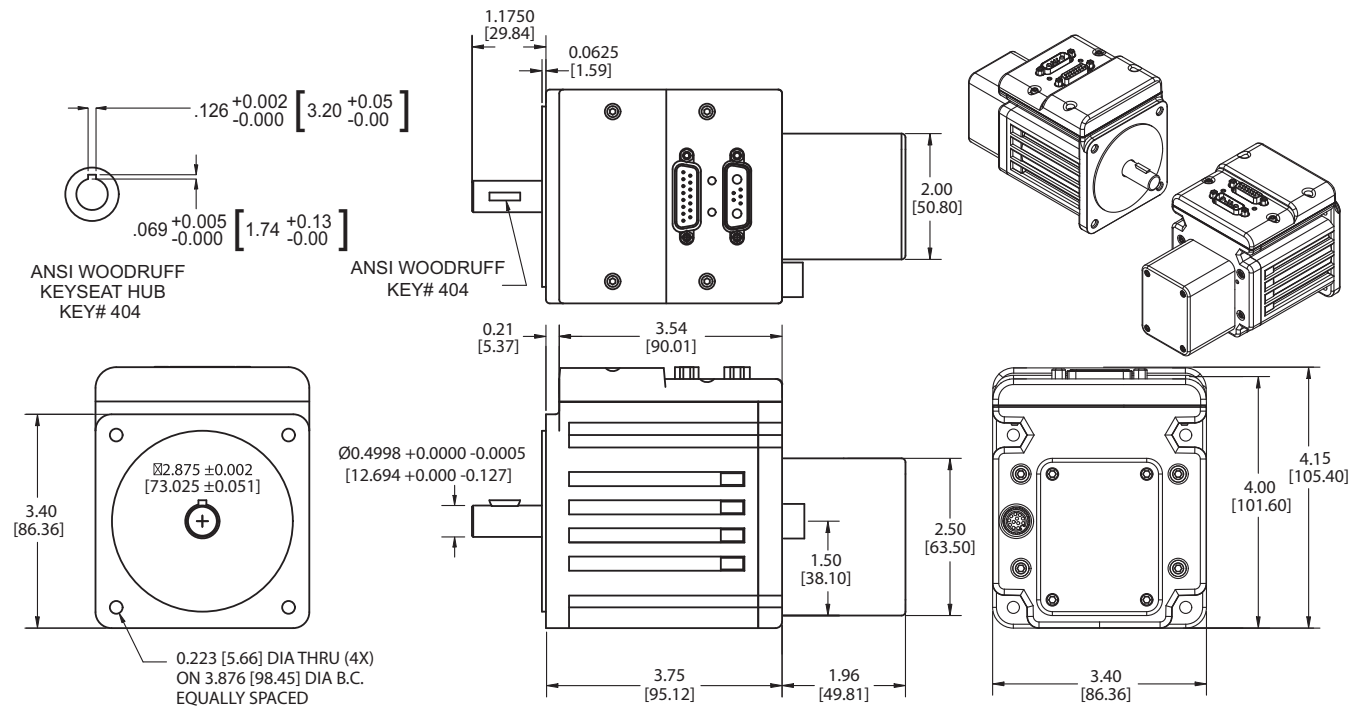

Animatics SmartMotor™ SM34165DT-AD1

in [mm]

Animatics SmartMotor™ SM34165DT-C

in [mm]

Animatics SmartMotor™ SM34165DT-C-AD1

Animatics SmartMotor™ SM34165DT-BRK

Animatics SmartMotor™ SM34165DT-BRK-AD1

in [mm]

Animatics SmartMotor™ SM34165D-BRK-C-AD1

Animatics SmartMotor™ SM34165D-BRK-C

in [mm]

Animatics SmartMotor™ SM34165D-BRK-AD1

in [mm]

Animatics SmartMotor™ SM34x05D-AD1

in [mm]

PART NUMBER	LENGTH	
	in	mm
SM34105D	3.49	88.6
SM34205D	4.14	105.1
SM34305D	4.79	121.6
SM34405D	5.44	138.1
SM34505D	6.09	154.6