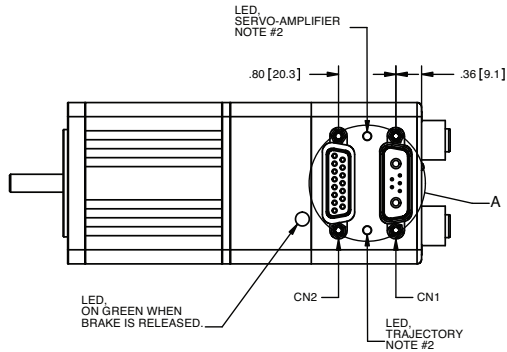

in [mm]

Animatics SmartMotor™ SM23x05D-BRK-AD1

in [mm]

PART NUMBER	LENGTH	
	in	mm
SM23105D-BRK	4.29	109.0
SM23205D-BRK	4.95	125.7
SM23305D-BRK	5.60	142.2
SM23405D-BRK	6.25	158.8
SM23375D-BRK	5.67	144.0
SM23375DT-BRK	5.67	144.0

4X $\phi .200 [5.08]$ THRU
ON $\phi 2.625 [66.68]$
B.C. EQUALLY SPACED

Animatics SmartMotor™ SM23x05D-BRK-C

in [mm]

PART NUMBER	LENGTH	
	in	mm
SM23105D-BRK	4.29	109.0
SM23205D-BRK	4.95	125.7
SM23305D-BRK	5.60	142.2
SM23405D-BRK	6.25	158.8
SM23375D-BRK	5.67	144.0
SM23375DT-BRK	5.67	144.0

4X $\phi .200 [5.08]$ THRU
ON $\phi 2.625 [66.68]$
B.C. EQUALLY SPACED

Animatics SmartMotor™ SM23x05D-BRK-C-AD1

in [mm]

PART NUMBER	LENGTH	
	in	mm
SM23105D-BRK	4.29	109.0
SM23205D-BRK	4.95	125.7
SM23305D-BRK	5.60	142.2
SM23405D-BRK	6.25	158.8
SM23375D-BRK	5.67	144.0
SM23375DT-BRK	5.67	144.0