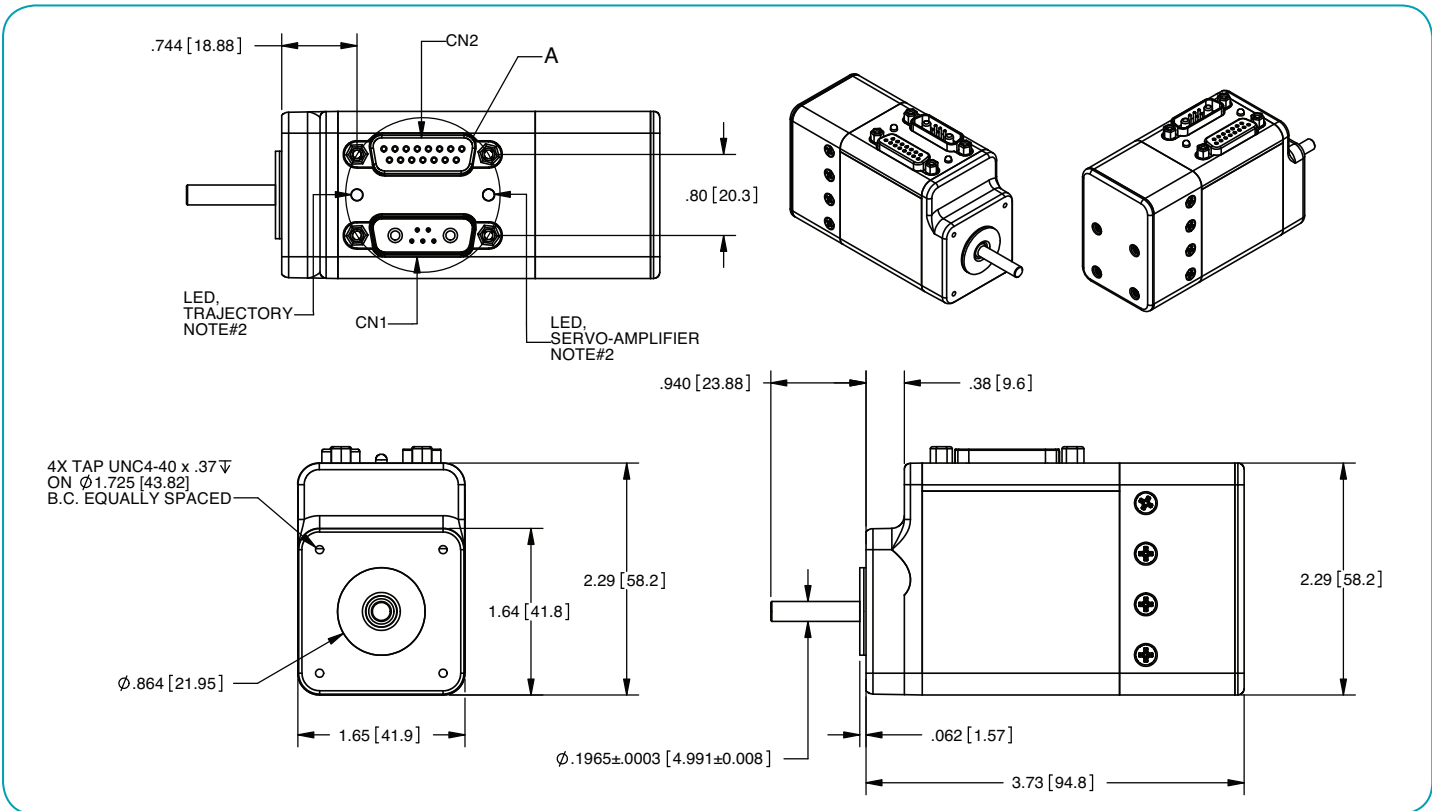

Animatics SmartMotor™ SM17205D