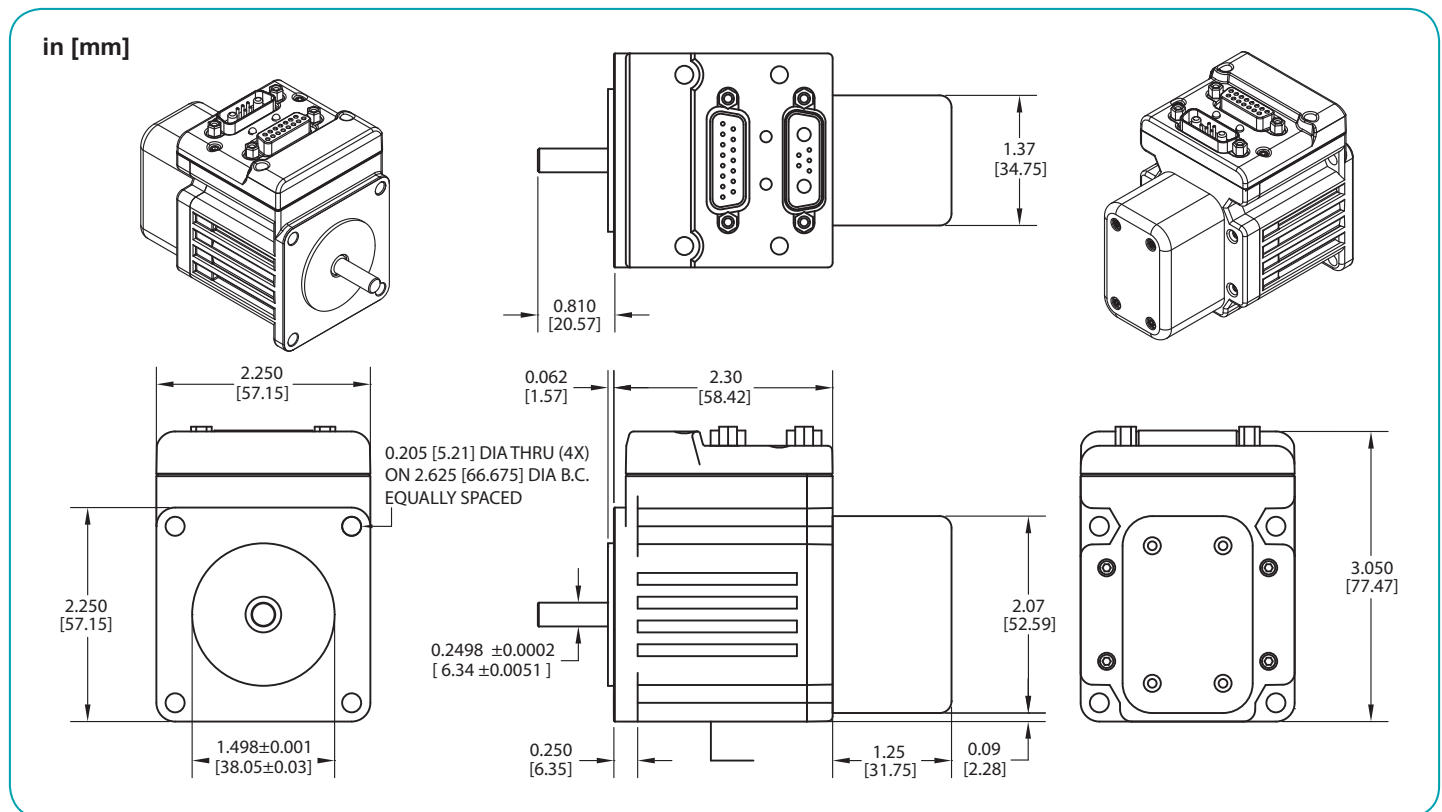

Animatics SmartMotor™ SM17205D-BRK-C

Animatics SmartMotor™ SM17205D-BRK -C-AD1

Animatics SmartMotor™ SM23165D/DT-AD1

in [mm]

Animatics SmartMotor™ SM23165D/DT-C

in [mm]

Animatics SmartMotor™ SM23165D/DT-C-AD1

Animatics SmartMotor™ SM23165D/DT-BRK

Animatics SmartMotor™ SM23x05D-AD1

in [mm]

Animatics SmartMotor™ SM23x05D-C

in [mm]

Animatics SmartMotor™ SM23x05D-C-AD1

in [mm]

Animatics SmartMotor™ SM23x05D-BRK

in [mm]

Animatics SmartMotor™ SM23x05D-BRK-AD1

in [mm]

PART NUMBER	LENGTH	
	in	mm
SM23105D-BRK	4.29	109.0
SM23205D-BRK	4.95	125.7
SM23305D-BRK	5.60	142.2
SM23405D-BRK	6.25	158.8
SM23375D-BRK	5.67	144.0
SM23375DT-BRK	5.67	144.0

4X $\phi .200 [5.08]$ THRU
ON $\phi 2.625 [66.68]$
B.C. EQUALLY SPACED

Animatics SmartMotor™ SM23x05D-BRK-C

in [mm]

PART NUMBER	LENGTH	
	in	mm
SM23105D-BRK	4.29	109.0
SM23205D-BRK	4.95	125.7
SM23305D-BRK	5.60	142.2
SM23405D-BRK	6.25	158.8
SM23375D-BRK	5.67	144.0
SM23375DT-BRK	5.67	144.0