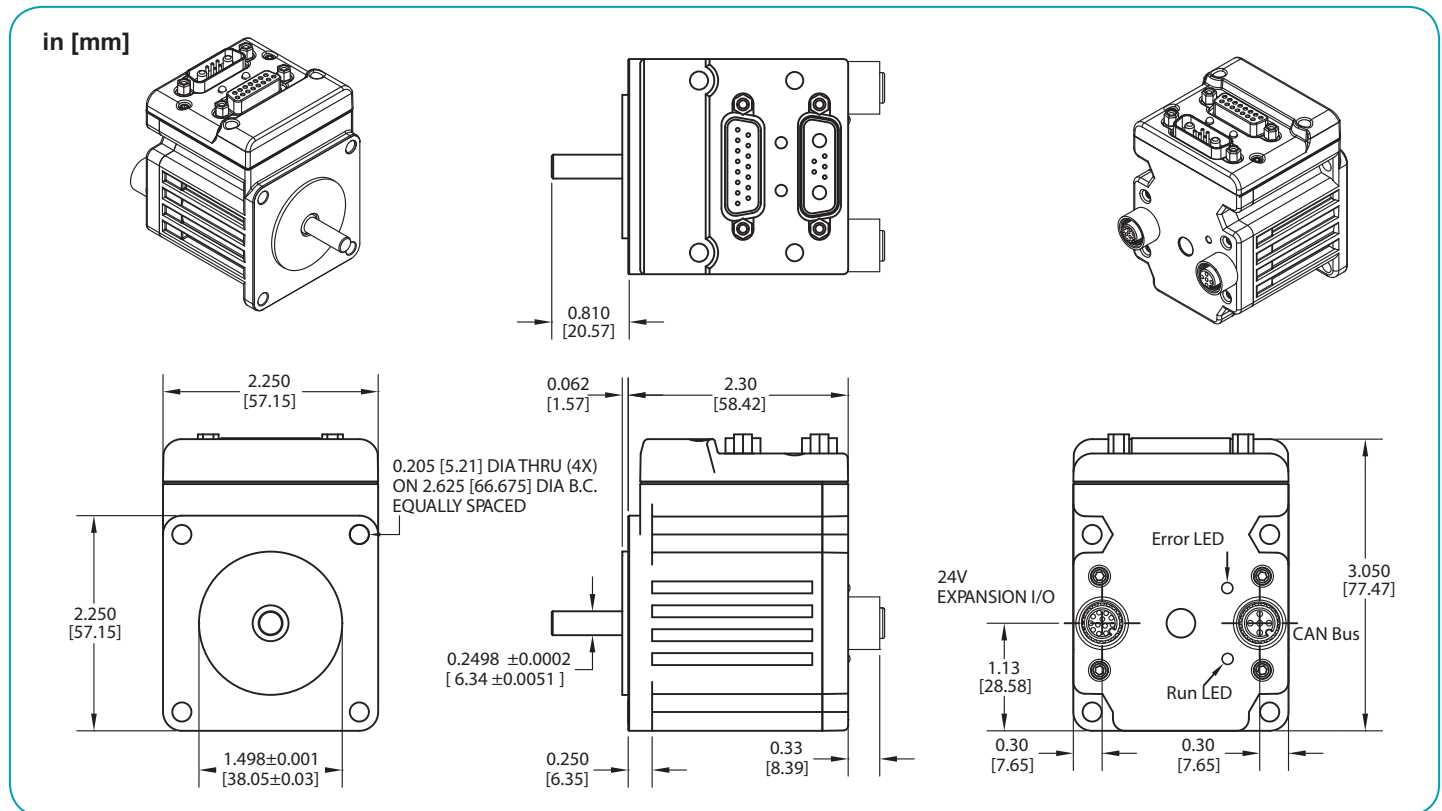

Animatics SmartMotor™ SM17205D-BRK-C

Animatics SmartMotor™ SM17205D-BRK -C-AD1

Animatics SmartMotor™ SM23165D/DT-AD1

in [mm]

Animatics SmartMotor™ SM23165D/DT-C

in [mm]

Animatics SmartMotor™ SM23165D/DT-C-AD1

Animatics SmartMotor™ SM23165D/DT-BRK

Animatics SmartMotor™ SM23x05D-AD1

in [mm]

Animatics SmartMotor™ SM23x05D-C

in [mm]

Animatics SmartMotor™ SM23x05D-C-AD1

in [mm]

Animatics SmartMotor™ SM23x05D-BRK

in [mm]

Animatics SmartMotor™ SM23x05D-BRK-AD1

in [mm]

PART NUMBER	LENGTH	
	in	mm
SM23105D-BRK	4.29	109.0
SM23205D-BRK	4.95	125.7
SM23305D-BRK	5.60	142.2
SM23405D-BRK	6.25	158.8
SM23375D-BRK	5.67	144.0
SM23375DT-BRK	5.67	144.0

4X $\phi .200 [5.08]$ THRU
ON $\phi 2.625 [66.68]$
B.C. EQUALLY SPACED

Animatics SmartMotor™ SM23x05D-BRK-C

in [mm]

PART NUMBER	LENGTH	
	in	mm
SM23105D-BRK	4.29	109.0
SM23205D-BRK	4.95	125.7
SM23305D-BRK	5.60	142.2
SM23405D-BRK	6.25	158.8
SM23375D-BRK	5.67	144.0
SM23375DT-BRK	5.67	144.0