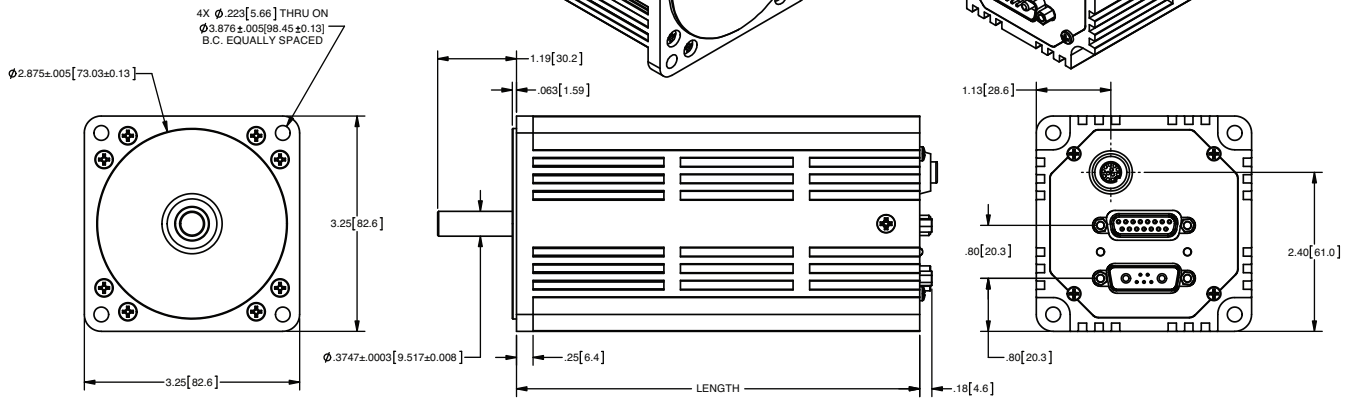

in [mm]

PART NUMBER	LENGTH	
	in	mm
5M34105D	3.49	88.6
5M34205D	4.14	105.1
5M34305D	4.79	121.6
5M34405D	5.44	138.1
5M34505D	6.09	154.6

Animatics SmartMotor™ SM34x05D-BRK

in [mm]

PART NUMBER	LENGTH	
	in	mm
5M34105D-BRK	5.44	138.1
5M34205D-BRK	6.09	154.6
5M34305D-BRK	6.74	171.1
5M34405D-BRK	7.39	187.7
5M34505D-BRK	8.04	204.2

Animatics SmartMotor™ SM34x05D-BRK-AD1

in [mm]

PART NUMBER	LENGTH	
	in	mm
SM34105D-BRK	5.44	138.1
SM34205D-BRK	6.09	154.6
SM34305D-BRK	6.74	171.1
SM34405D-BRK	7.39	187.7
SM34505D-BRK	8.04	204.2

Animatics SmartMotor™ SM34x05D-BRK-C