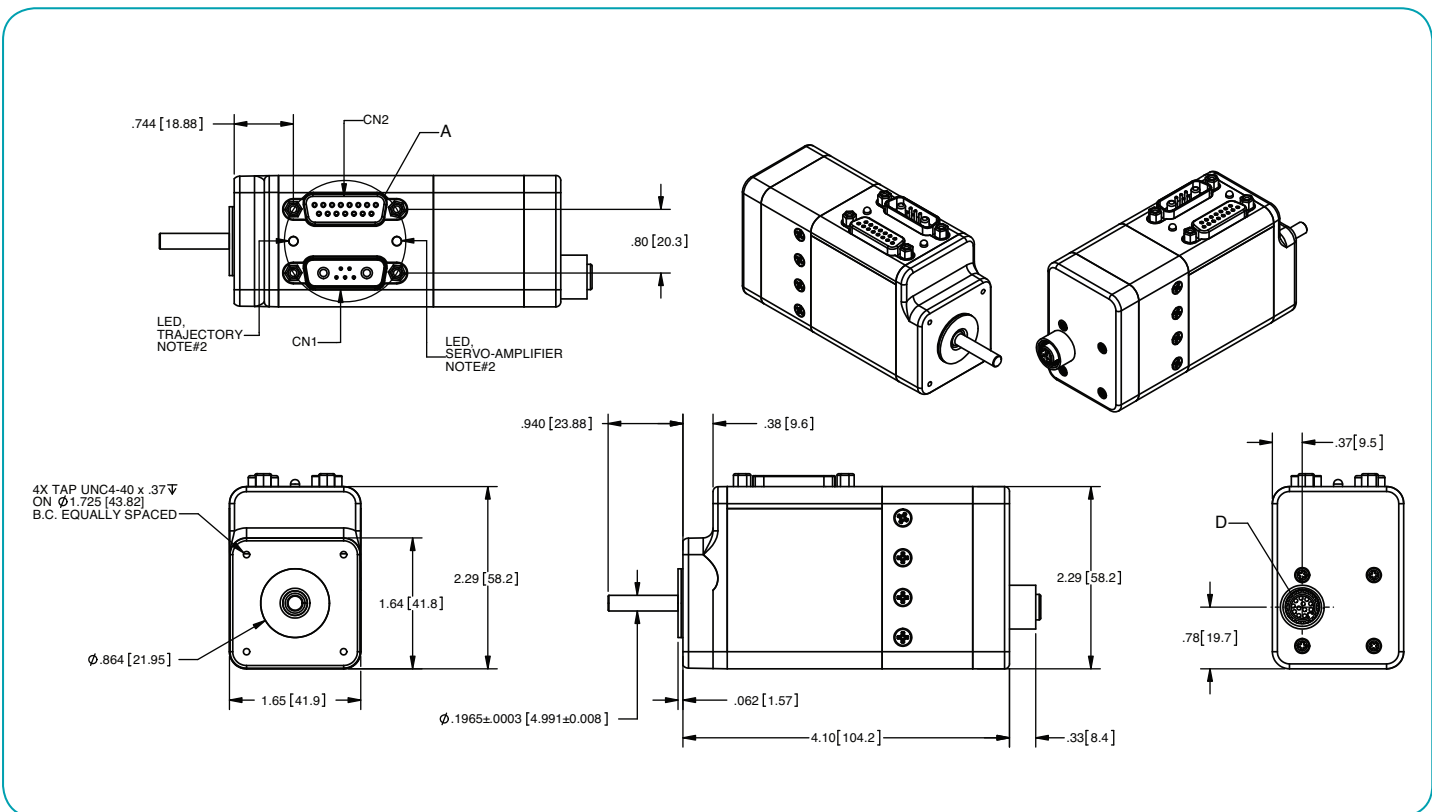

Animatics SmartMotor™ SM17205D-AD1