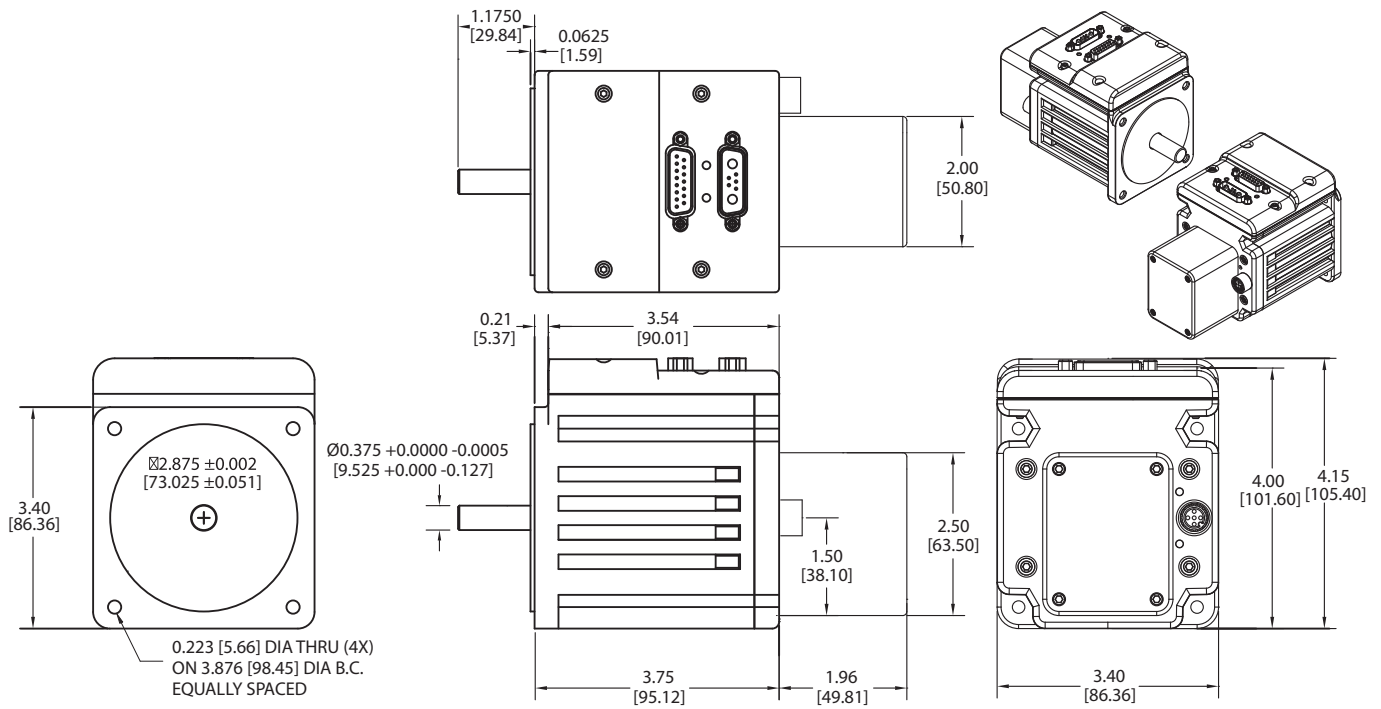

Animatics SmartMotor™ SM34165DT-BRK-C

in [mm]

Animatics SmartMotor™ SM34165DT-BRK-C-AD1

Animatics SmartMotor™ SM34165D-AD1

Animatics SmartMotor™ SM34165D-C

Animatics SmartMotor™ SM34165D-C-AD1

Animatics SmartMotor™ SM34165D-BRK

Animatics SmartMotor™ SM34165D-BRK-C-AD1

Animatics SmartMotor™ SM34165D-BRK-C

in [mm]

Animatics SmartMotor™ SM34165D-BRK-AD1

in [mm]

Animatics SmartMotor™ SM34x05D-AD1

in [mm]

PART NUMBER	LENGTH	
	in	mm
SM34105D	3.49	88.6
SM34205D	4.14	105.1
SM34305D	4.79	121.6
SM34405D	5.44	138.1
SM34505D	6.09	154.6

Animatics SmartMotor™ SM34x05D-C

in [mm]

PART NUMBER	LENGTH	
	in	mm
SM34105D	3.49	88.6
SM34205D	4.14	105.1
SM34305D	4.79	121.6
SM34405D	5.44	138.1
SM34505D	6.09	154.6

Animatics SmartMotor™ SM34x05D-C-AD1