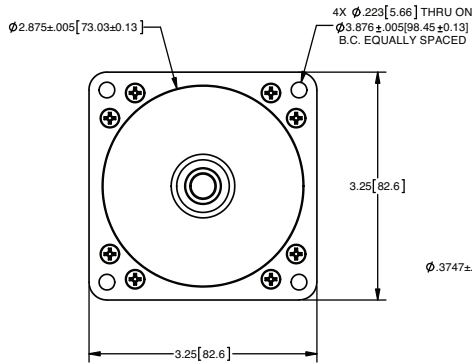

Animatics SmartMotor™ SM34x05D-C

in [mm]

PART NUMBER	LENGTH	
	in	mm
SM34105D	3.49	88.6
SM34205D	4.14	105.1
SM34305D	4.79	121.6
SM34405D	5.44	138.1
SM34505D	6.09	154.6

Animatics SmartMotor™ SM34x05D-C-AD1

in [mm]

PART NUMBER	LENGTH	
	in	mm
5M34105D	3.49	88.6
5M34205D	4.14	105.1
5M34305D	4.79	121.6
5M34405D	5.44	138.1
5M34505D	6.09	154.6

Animatics SmartMotor™ SM34x05D-BRK

in [mm]

PART NUMBER	LENGTH	
	in	mm
5M34105D-BRK	5.44	138.1
5M34205D-BRK	6.09	154.6
5M34305D-BRK	6.74	171.1
5M34405D-BRK	7.39	187.7
5M34505D-BRK	8.04	204.2