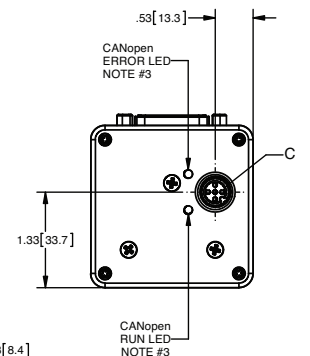

PART NUMBER	LENGTH	
	in	mm
SM23105D-BRK	4.29	109.0
SM23205D-BRK	4.95	125.7
SM23305D-BRK	5.60	142.2
SM23405D-BRK	6.25	158.8
SM23375D-BRK	5.67	144.0
SM23375DT-BRK	5.67	144.0