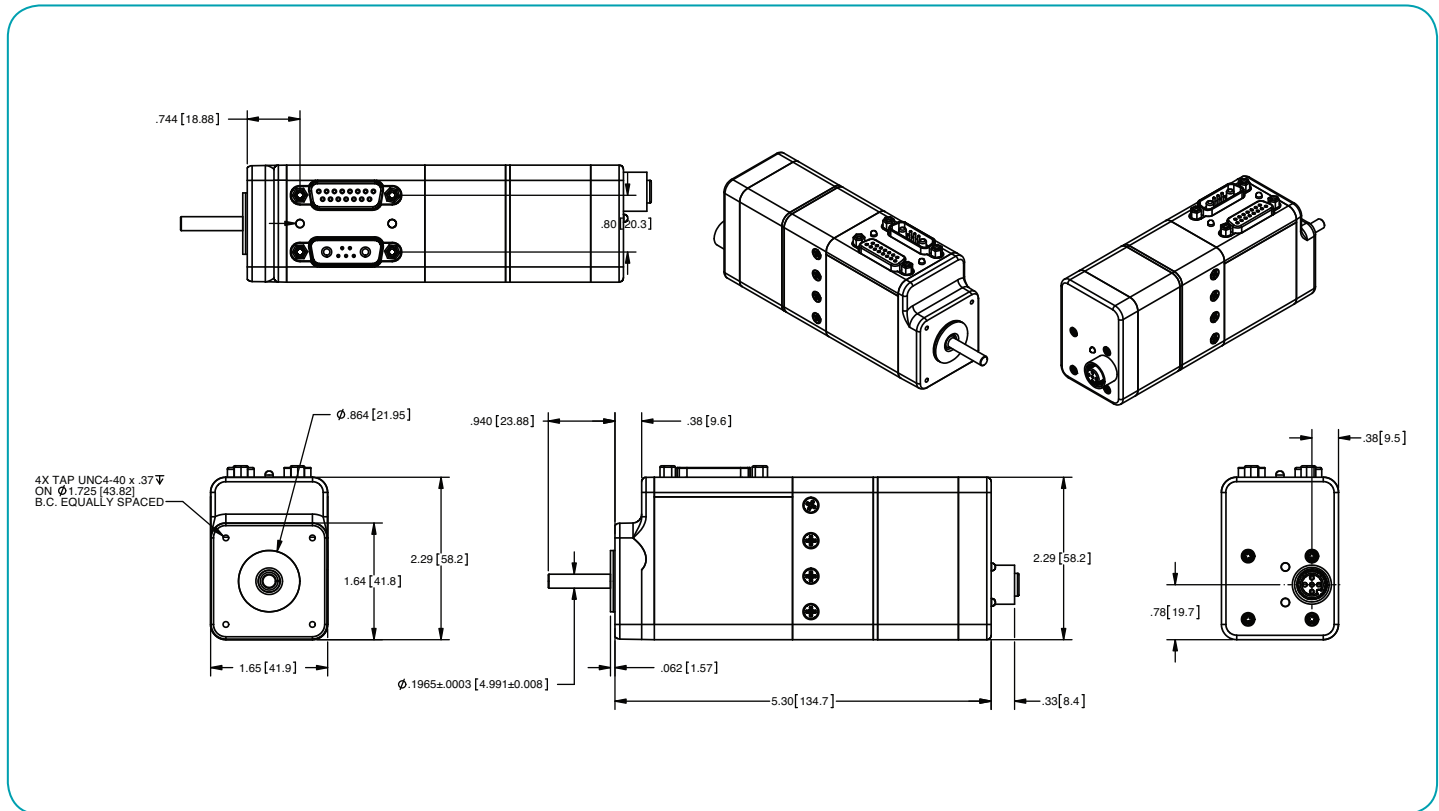

Animatics SmartMotor™ SM17205D-BRK-C

Animatics SmartMotor™ SM17205D-BRK -C-AD1

Animatics SmartMotor™ SM23165D/DT-AD1

in [mm]

Animatics SmartMotor™ SM23165D/DT-C

in [mm]

Animatics SmartMotor™ SM23165D/DT-C-AD1

in [mm]

Animatics SmartMotor™ SM23x05D-BRK-AD1

in [mm]

PART NUMBER	LENGTH	
	in	mm
SM23105D-BRK	4.29	109.0
SM23205D-BRK	4.95	125.7
SM23305D-BRK	5.60	142.2
SM23405D-BRK	6.25	158.8
SM23375D-BRK	5.67	144.0
SM23375DT-BRK	5.67	144.0

4X $\phi .200 [5.08]$ THRU
ON $\phi 2.625 [66.68]$
B.C. EQUALLY SPACED

Animatics SmartMotor™ SM23x05D-BRK-C

in [mm]

PART NUMBER	LENGTH	
	in	mm
SM23105D-BRK	4.29	109.0
SM23205D-BRK	4.95	125.7
SM23305D-BRK	5.60	142.2
SM23405D-BRK	6.25	158.8
SM23375D-BRK	5.67	144.0
SM23375DT-BRK	5.67	144.0