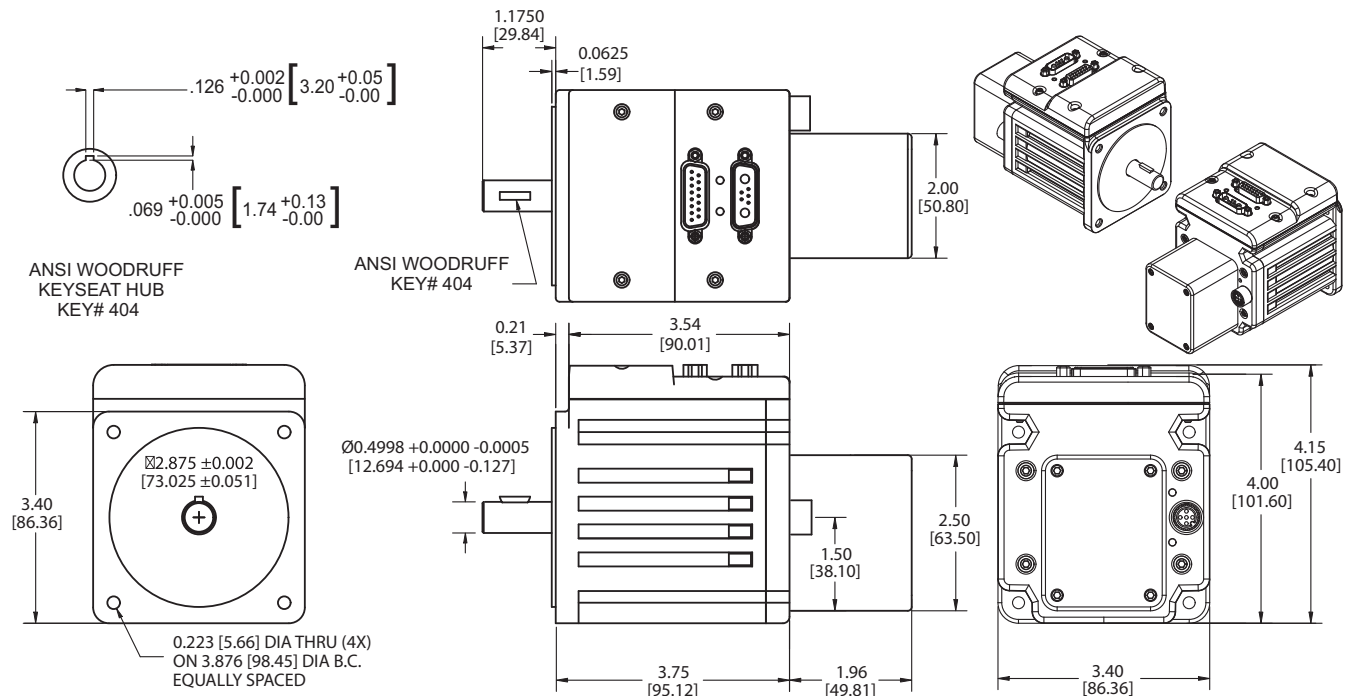

Animatics SmartMotor™ SM34165DT-BRK-C

in [mm]