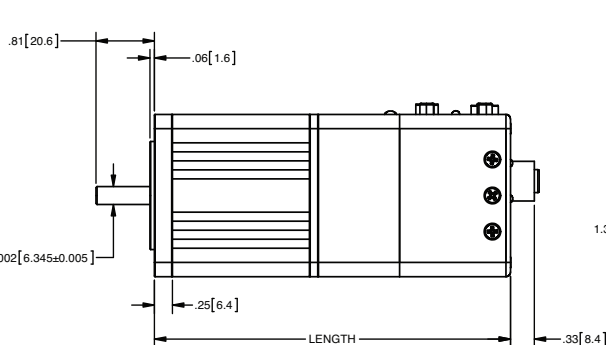

PART NUMBER	LENGTH	
	in	mm
SM23105D-BRK	4.29	109.0
SM23205D-BRK	4.95	125.7
SM23305D-BRK	5.60	142.2
SM23405D-BRK	6.25	158.8
SM23375D-BRK	5.67	144.0
SM23375DT-BRK	5.67	144.0