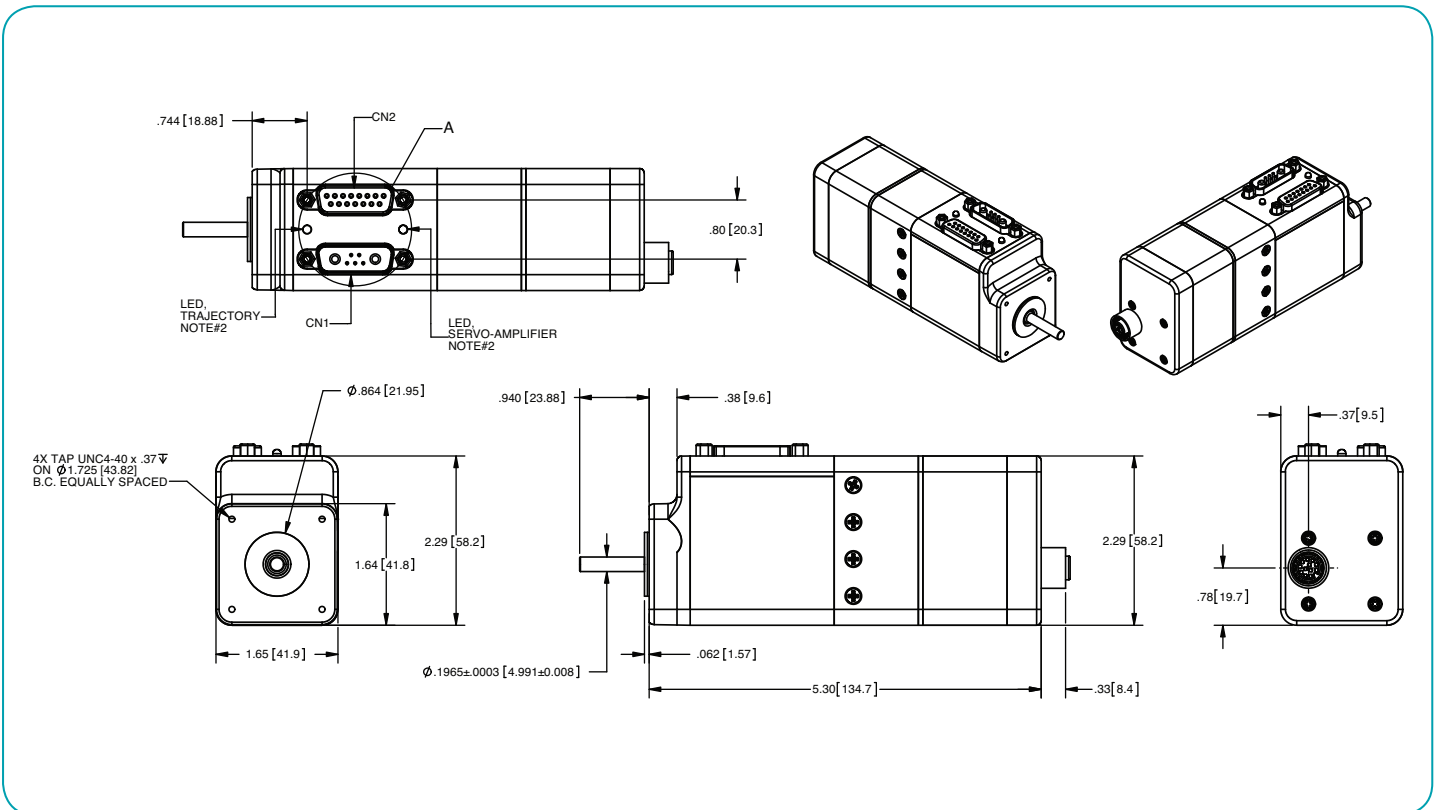

Animatics SmartMotor™ SM17205D-BRK-AD1