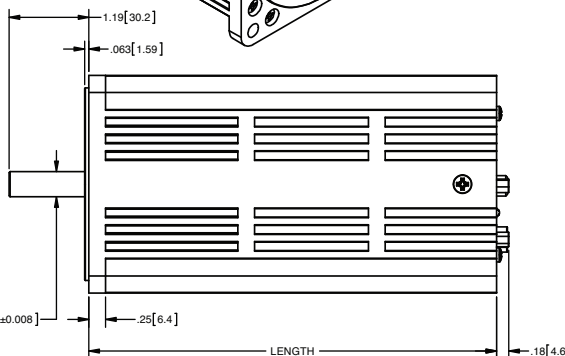

in [mm]

PART NUMBER	LENGTH	
	in	mm
5M34105D	3.49	88.6
5M34205D	4.14	105.1
5M34305D	4.79	121.6
5M34405D	5.44	138.1
5M34505D	6.09	154.6

Animatics SmartMotor™ SM34x05D-BRK

in [mm]

PART NUMBER	LENGTH	
	in	mm
5M34105D-BRK	5.44	138.1
5M34205D-BRK	6.09	154.6
5M34305D-BRK	6.74	171.1
5M34405D-BRK	7.39	187.7
5M34505D-BRK	8.04	204.2

Animatics SmartMotor™ SM34x05D-BRK-AD1

in [mm]

PART NUMBER	LENGTH	
	in	mm
SM34105D-BRK	5.44	138.1
SM34205D-BRK	6.09	154.6
SM34305D-BRK	6.74	171.1
SM34405D-BRK	7.39	187.7
SM34505D-BRK	8.04	204.2

Animatics SmartMotor™ SM34x05D-BRK-C