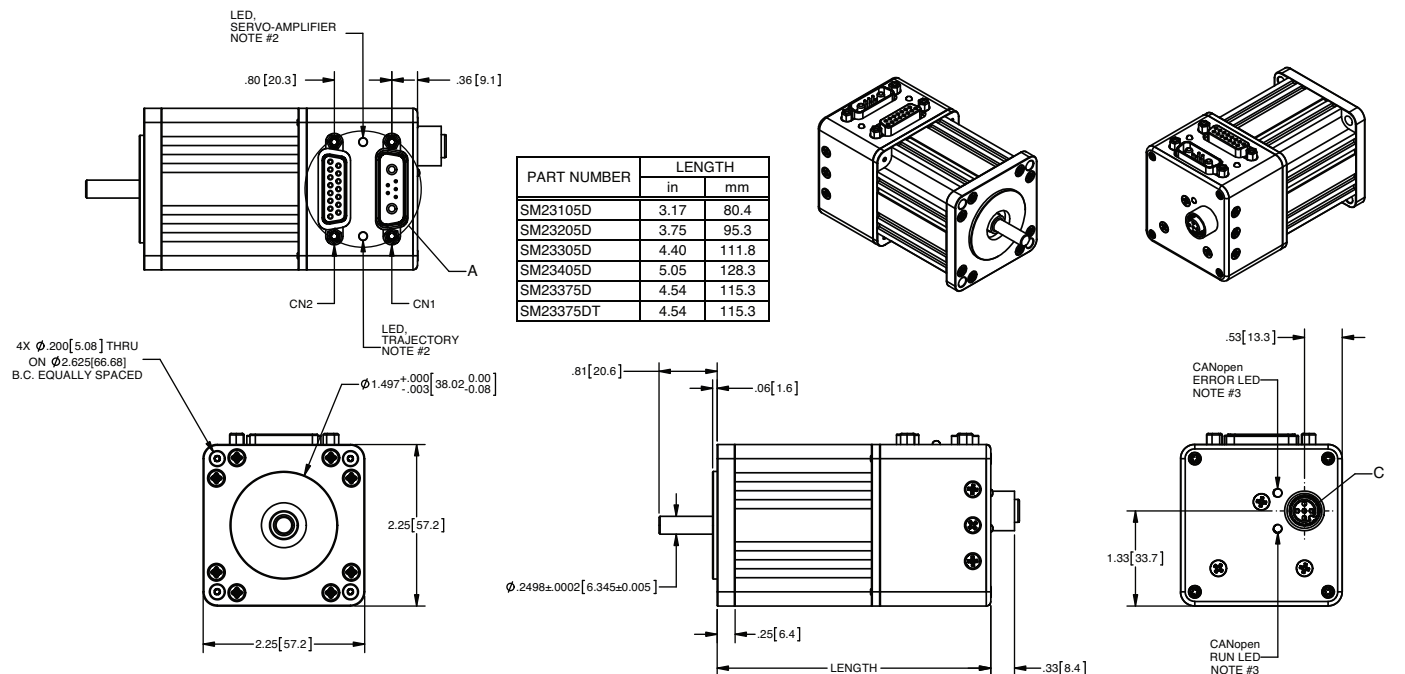

Animatics SmartMotor™ SM23165D/DT-BRK

Animatics SmartMotor™ SM23x05D-AD1

in [mm]

Animatics SmartMotor™ SM23x05D-C

in [mm]

Animatics SmartMotor™ SM23x05D-C-AD1

in [mm]

Animatics SmartMotor™ SM23x05D-BRK

in [mm]

Animatics SmartMotor™ SM23x05D-BRK-AD1

in [mm]

PART NUMBER	LENGTH	
	in	mm
SM23105D-BRK	4.29	109.0
SM23205D-BRK	4.95	125.7
SM23305D-BRK	5.60	142.2
SM23405D-BRK	6.25	158.8
SM23375D-BRK	5.67	144.0
SM23375DT-BRK	5.67	144.0

4X $\phi .200 [5.08]$ THRU
ON $\phi 2.625 [66.68]$
B.C. EQUALLY SPACED

Animatics SmartMotor™ SM23x05D-BRK-C

in [mm]

PART NUMBER	LENGTH	
	in	mm
SM23105D-BRK	4.29	109.0
SM23205D-BRK	4.95	125.7
SM23305D-BRK	5.60	142.2
SM23405D-BRK	6.25	158.8
SM23375D-BRK	5.67	144.0
SM23375DT-BRK	5.67	144.0

4X $\phi .200 [5.08]$ THRU
ON $\phi 2.625 [66.68]$
B.C. EQUALLY SPACED

Animatics SmartMotor™ SM23x05D-BRK-C-AD1

in [mm]

PART NUMBER	LENGTH	
	in	mm
SM23105D-BRK	4.29	109.0
SM23205D-BRK	4.95	125.7
SM23305D-BRK	5.60	142.2
SM23405D-BRK	6.25	158.8
SM23375D-BRK	5.67	144.0
SM23375DT-BRK	5.67	144.0