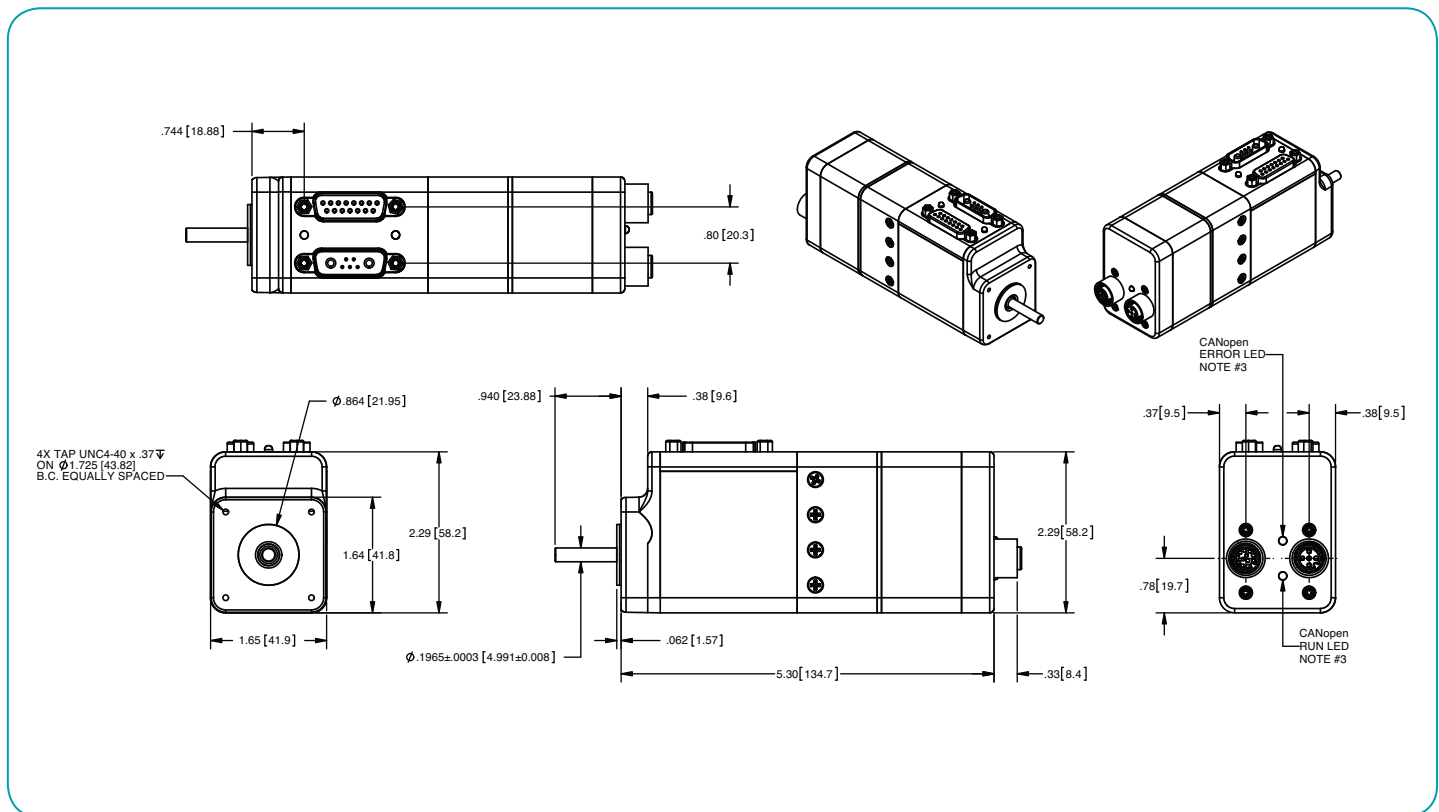

Animatics SmartMotor™ SM17205D-BRK-C

Animatics SmartMotor™ SM17205D-BRK -C-AD1

Animatics SmartMotor™ SM23165D/DT-AD1

in [mm]

Animatics SmartMotor™ SM23165D/DT-C

in [mm]

Animatics SmartMotor™ SM23165D/DT-C-AD1

in [mm]

Animatics SmartMotor™ SM23x05D-BRK-AD1

in [mm]

PART NUMBER	LENGTH	
	in	mm
SM23105D-BRK	4.29	109.0
SM23205D-BRK	4.95	125.7
SM23305D-BRK	5.60	142.2
SM23405D-BRK	6.25	158.8
SM23375D-BRK	5.67	144.0
SM23375DT-BRK	5.67	144.0

4X $\phi .200 [5.08]$ THRU
ON $\phi 2.625 [66.68]$
B.C. EQUALLY SPACED

Animatics SmartMotor™ SM23x05D-BRK-C

in [mm]

PART NUMBER	LENGTH	
	in	mm
SM23105D-BRK	4.29	109.0
SM23205D-BRK	4.95	125.7
SM23305D-BRK	5.60	142.2
SM23405D-BRK	6.25	158.8
SM23375D-BRK	5.67	144.0
SM23375DT-BRK	5.67	144.0