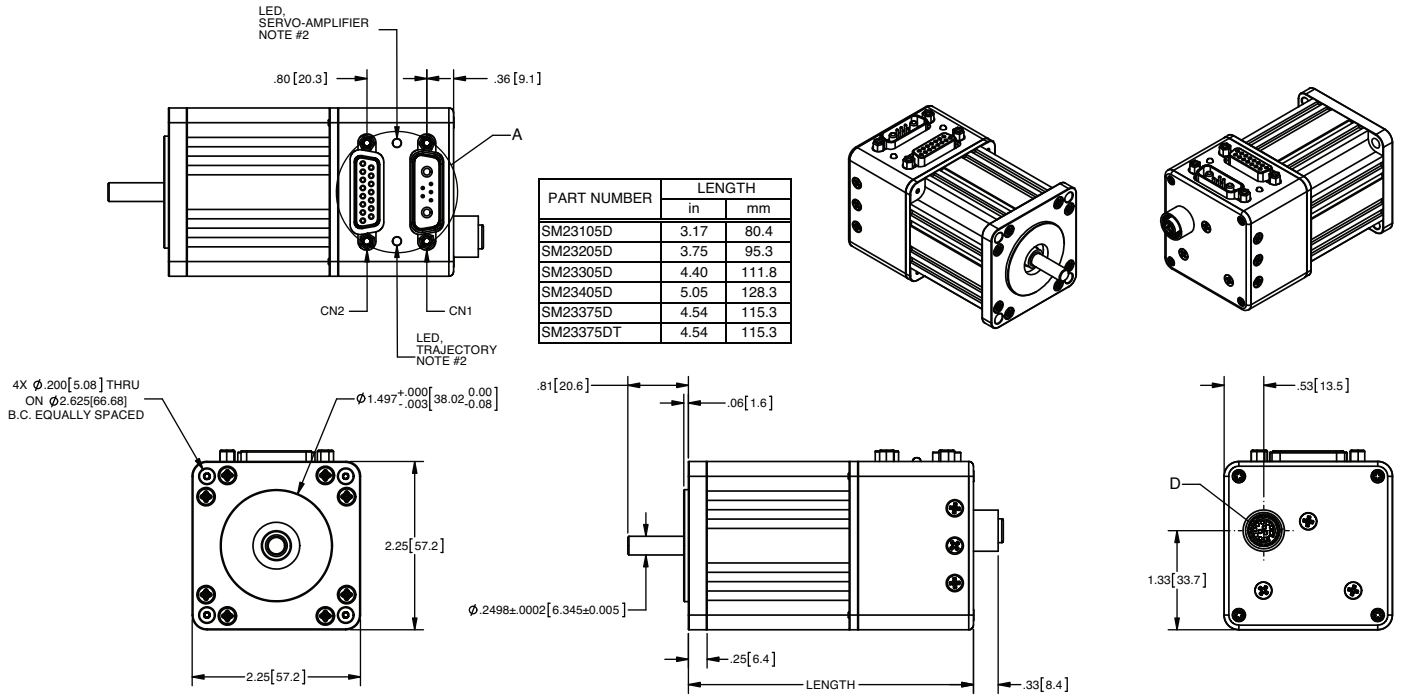

Animatics SmartMotor™ SM17205D-BRK-C

Animatics SmartMotor™ SM17205D-BRK -C-AD1

Animatics SmartMotor™ SM23165D/DT-AD1

in [mm]

Animatics SmartMotor™ SM23165D/DT-C

in [mm]

Animatics SmartMotor™ SM23165D/DT-C-AD1

Animatics SmartMotor™ SM23165D/DT-BRK

Animatics SmartMotor™ SM23x05D-AD1

in [mm]

Animatics SmartMotor™ SM23x05D-C

in [mm]

Animatics SmartMotor™ SM23x05D-C-AD1

in [mm]

Animatics SmartMotor™ SM23x05D-BRK

in [mm]

Animatics SmartMotor™ SM23x05D-BRK-AD1

in [mm]

PART NUMBER	LENGTH	
	in	mm
SM23105D-BRK	4.29	109.0
SM23205D-BRK	4.95	125.7
SM23305D-BRK	5.60	142.2
SM23405D-BRK	6.25	158.8
SM23375D-BRK	5.67	144.0
SM23375DT-BRK	5.67	144.0

4X $\phi .200 [5.08]$ THRU
ON $\phi 2.625 [66.68]$
B.C. EQUALLY SPACED

Animatics SmartMotor™ SM23x05D-BRK-C

in [mm]

PART NUMBER	LENGTH	
	in	mm
SM23105D-BRK	4.29	109.0
SM23205D-BRK	4.95	125.7
SM23305D-BRK	5.60	142.2
SM23405D-BRK	6.25	158.8
SM23375D-BRK	5.67	144.0
SM23375DT-BRK	5.67	144.0