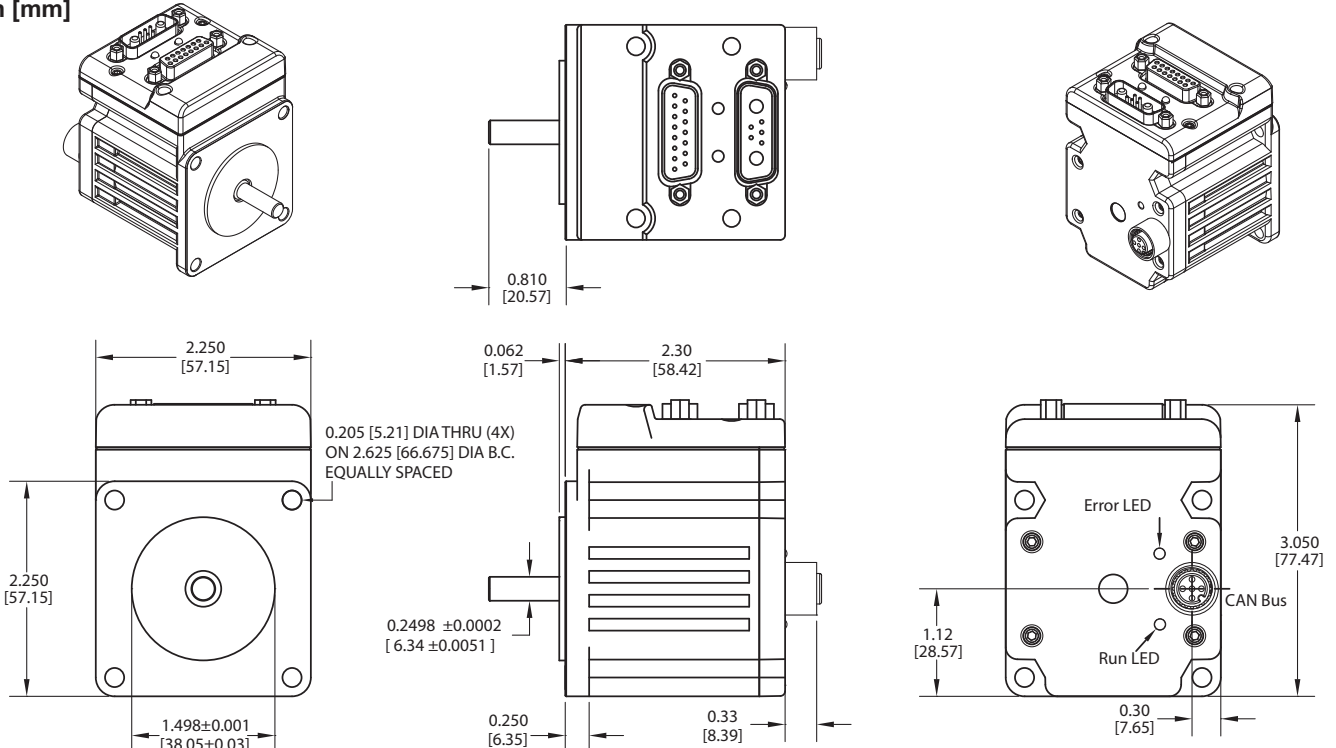

Animatics SmartMotor™ SM17205D-BRK-C

Animatics SmartMotor™ SM17205D-BRK -C-AD1

Animatics SmartMotor™ SM23165D/DT-AD1

in [mm]

Animatics SmartMotor™ SM23165D/DT-C

in [mm]

Animatics SmartMotor™ SM23165D/DT-C-AD1

Animatics SmartMotor™ SM23165D/DT-BRK

Animatics SmartMotor™ SM23x05D-AD1

in [mm]

Animatics SmartMotor™ SM23x05D-C

in [mm]

Animatics SmartMotor™ SM23x05D-C-AD1

in [mm]

Animatics SmartMotor™ SM23x05D-BRK

in [mm]

Animatics SmartMotor™ SM23x05D-BRK-AD1

in [mm]

PART NUMBER	LENGTH	
	in	mm
SM23105D-BRK	4.29	109.0
SM23205D-BRK	4.95	125.7
SM23305D-BRK	5.60	142.2
SM23405D-BRK	6.25	158.8
SM23375D-BRK	5.67	144.0
SM23375DT-BRK	5.67	144.0

4X $\phi .200 [5.08]$ THRU
ON $\phi 2.625 [66.68]$
B.C. EQUALLY SPACED

Animatics SmartMotor™ SM23x05D-BRK-C

in [mm]

PART NUMBER	LENGTH	
	in	mm
SM23105D-BRK	4.29	109.0
SM23205D-BRK	4.95	125.7
SM23305D-BRK	5.60	142.2
SM23405D-BRK	6.25	158.8
SM23375D-BRK	5.67	144.0
SM23375DT-BRK	5.67	144.0