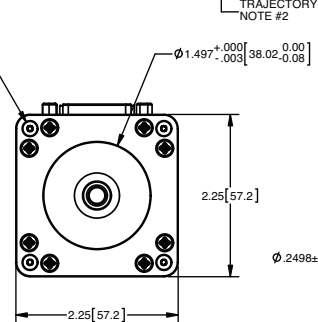

PART NUMBER	LENGTH	
	in	mm
SM23105D-BRK	4.29	109.0
SM23205D-BRK	4.95	125.7
SM23305D-BRK	5.60	142.2
SM23405D-BRK	6.25	158.8
SM23375D-BRK	5.67	144.0
SM23375DT-BRK	5.67	144.0