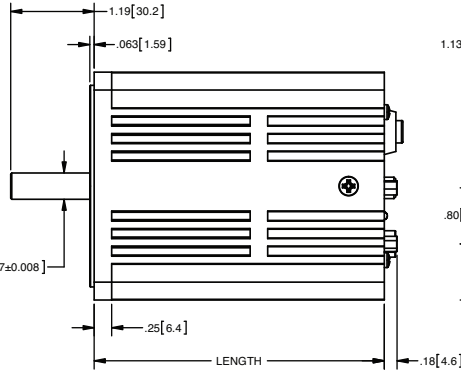

Animatics SmartMotor™ SM34x05D-C

in [mm]

PART NUMBER	LENGTH	
	in	mm
SM34105D	3.49	88.6
SM34205D	4.14	105.1
SM34305D	4.79	121.6
SM34405D	5.44	138.1
SM34505D	6.09	154.6

Animatics SmartMotor™ SM34x05D-C-AD1

in [mm]

PART NUMBER	LENGTH	
	in	mm
5M34105D	3.49	88.6
5M34205D	4.14	105.1
5M34305D	4.79	121.6
5M34405D	5.44	138.1
5M34505D	6.09	154.6

Animatics SmartMotor™ SM34x05D-BRK

in [mm]

PART NUMBER	LENGTH	
	in	mm
5M34105D-BRK	5.44	138.1
5M34205D-BRK	6.09	154.6
5M34305D-BRK	6.74	171.1
5M34405D-BRK	7.39	187.7
5M34505D-BRK	8.04	204.2