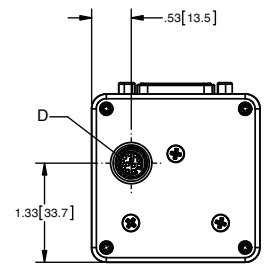

4X $\phi .200 [5.08]$ THRU
ON $\phi 2.625 [66.68]$
B.C. EQUALLY SPACED