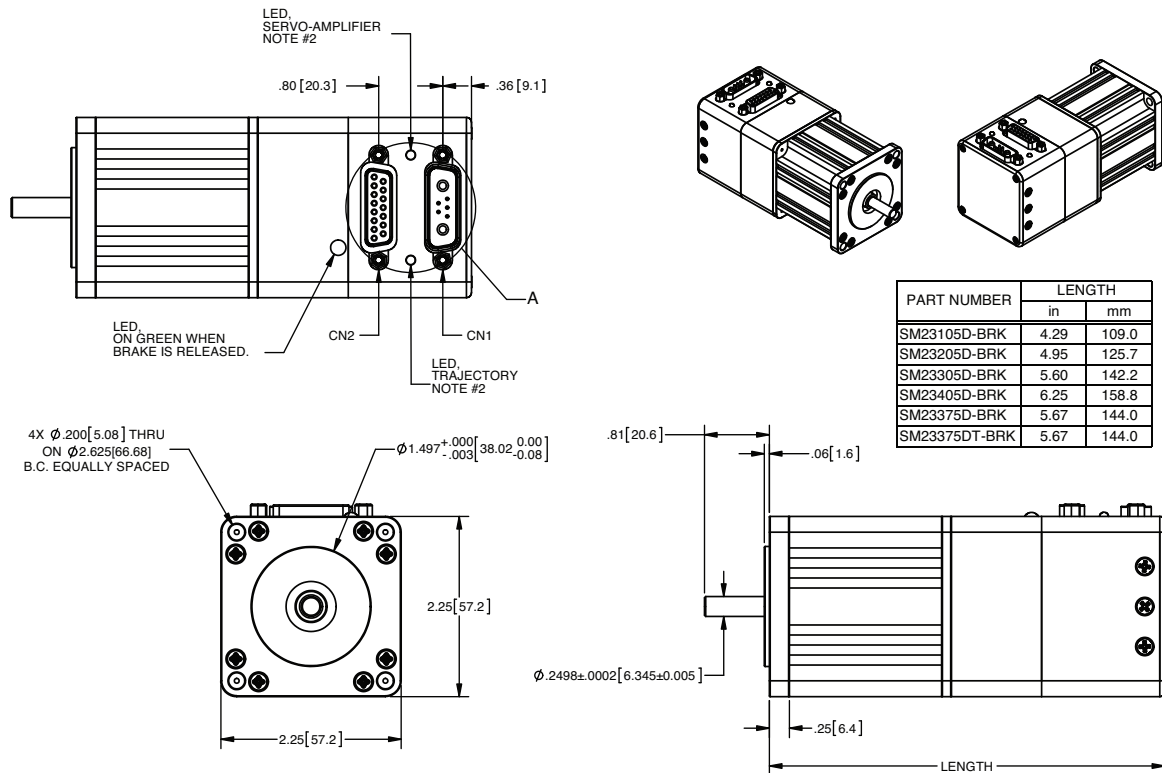

Animatics SmartMotor™ SM23165D/DT-BRK

Animatics SmartMotor™ SM23x05D-AD1

in [mm]

Animatics SmartMotor™ SM23x05D-C

in [mm]

Animatics SmartMotor™ SM23x05D-C-AD1

in [mm]

Animatics SmartMotor™ SM23x05D-BRK

in [mm]

Animatics SmartMotor™ SM23x05D-BRK-AD1

in [mm]

PART NUMBER	LENGTH	
	in	mm
SM23105D-BRK	4.29	109.0
SM23205D-BRK	4.95	125.7
SM23305D-BRK	5.60	142.2
SM23405D-BRK	6.25	158.8
SM23375D-BRK	5.67	144.0
SM23375DT-BRK	5.67	144.0

4X $\phi .200 [5.08]$ THRU
ON $\phi 2.625 [66.68]$
B.C. EQUALLY SPACED

Animatics SmartMotor™ SM23x05D-BRK-C

in [mm]

PART NUMBER	LENGTH	
	in	mm
SM23105D-BRK	4.29	109.0
SM23205D-BRK	4.95	125.7
SM23305D-BRK	5.60	142.2
SM23405D-BRK	6.25	158.8
SM23375D-BRK	5.67	144.0
SM23375DT-BRK	5.67	144.0

4X $\phi .200 [5.08]$ THRU
ON $\phi 2.625 [66.68]$
B.C. EQUALLY SPACED

Animatics SmartMotor™ SM23x05D-BRK-C-AD1

in [mm]

PART NUMBER	LENGTH	
	in	mm
SM23105D-BRK	4.29	109.0
SM23205D-BRK	4.95	125.7
SM23305D-BRK	5.60	142.2
SM23405D-BRK	6.25	158.8
SM23375D-BRK	5.67	144.0
SM23375DT-BRK	5.67	144.0