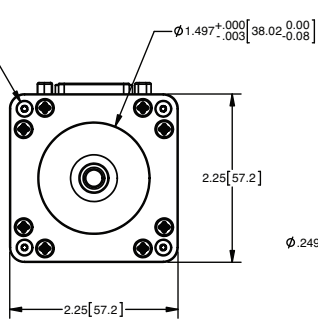

4X $\phi .200 [5.08]$ THRU
ON $\phi 2.625 [66.68]$
B.C. EQUALLY SPACED