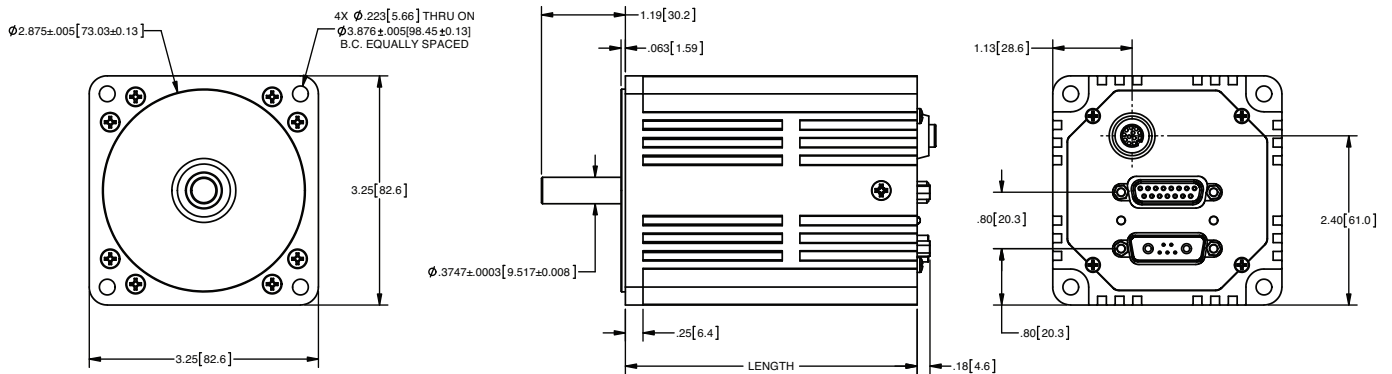

Animatics SmartMotor™ SM34165D-BRK-C-AD1

Animatics SmartMotor™ SM34165D-BRK-C

in [mm]

Animatics SmartMotor™ SM34165D-BRK-AD1

in [mm]

Animatics SmartMotor™ SM34x05D-AD1

in [mm]

PART NUMBER	LENGTH	
	in	mm
SM34105D	3.49	88.6
SM34205D	4.14	105.1
SM34305D	4.79	121.6
SM34405D	5.44	138.1
SM34505D	6.09	154.6

Animatics SmartMotor™ SM34x05D-C

in [mm]

PART NUMBER	LENGTH	
	in	mm
SM34105D	3.49	88.6
SM34205D	4.14	105.1
SM34305D	4.79	121.6
SM34405D	5.44	138.1
SM34505D	6.09	154.6

Animatics SmartMotor™ SM34x05D-C-AD1