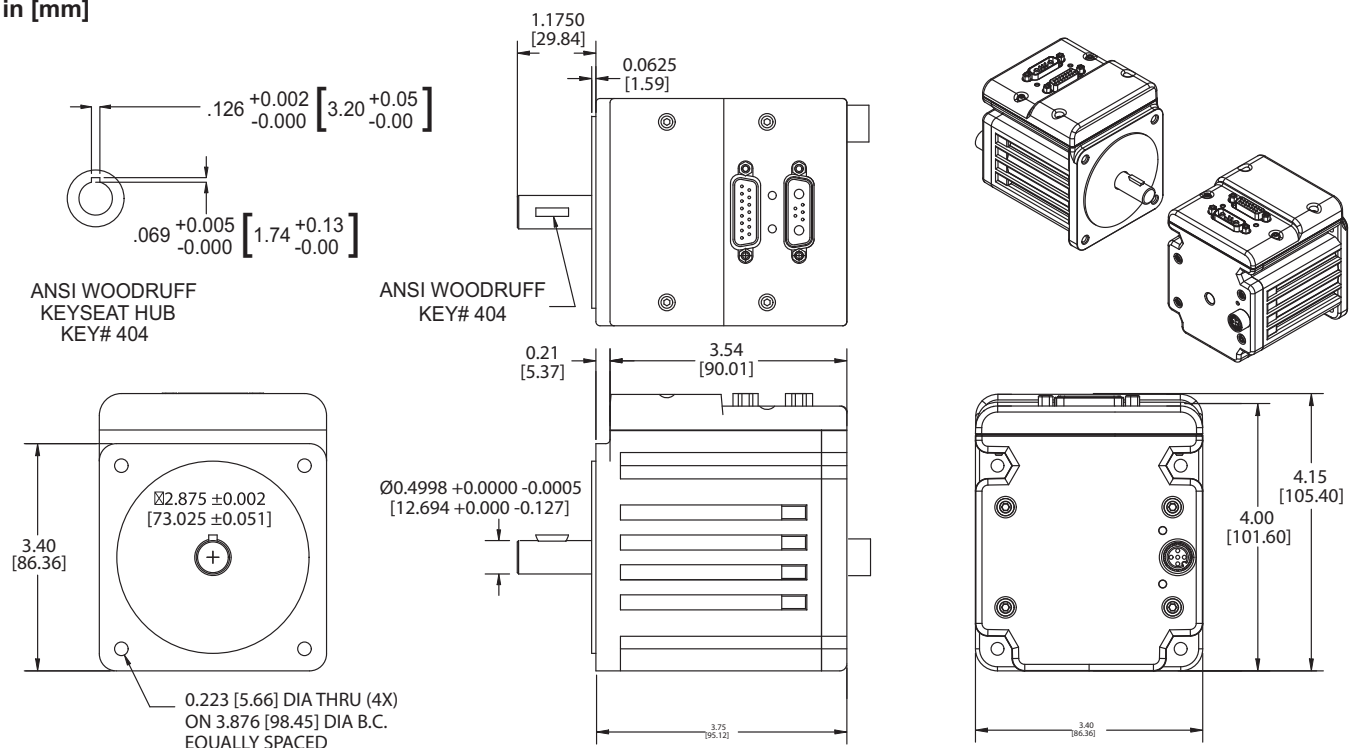

Animatics SmartMotor™ SM34165DT-C

in [mm]