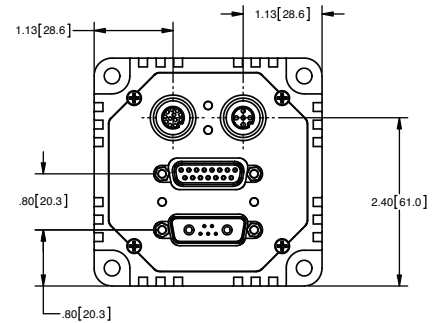

Animatics SmartMotor™ SM34165D-BRK-C-AD1

Animatics SmartMotor™ SM34165D-BRK-C

in [mm]

Animatics SmartMotor™ SM34165D-BRK-AD1

in [mm]

Animatics SmartMotor™ SM34x05D-AD1

in [mm]

PART NUMBER	LENGTH	
	in	mm
SM34105D	3.49	88.6
SM34205D	4.14	105.1
SM34305D	4.79	121.6
SM34405D	5.44	138.1
SM34505D	6.09	154.6

Animatics SmartMotor™ SM34x05D-C

in [mm]

PART NUMBER	LENGTH	
	in	mm
SM34105D	3.49	88.6
SM34205D	4.14	105.1
SM34305D	4.79	121.6
SM34405D	5.44	138.1
SM34505D	6.09	154.6

Animatics SmartMotor™ SM34x05D-C-AD1

in [mm]

PART NUMBER	LENGTH	
	in	mm
5M34105D	3.49	88.6
5M34205D	4.14	105.1
5M34305D	4.79	121.6
5M34405D	5.44	138.1
5M34505D	6.09	154.6

Animatics SmartMotor™ SM34x05D-BRK

in [mm]

PART NUMBER	LENGTH	
	in	mm
5M34105D-BRK	5.44	138.1
5M34205D-BRK	6.09	154.6
5M34305D-BRK	6.74	171.1
5M34405D-BRK	7.39	187.7
5M34505D-BRK	8.04	204.2

Animatics SmartMotor™ SM34x05D-BRK-AD1

in [mm]

PART NUMBER	LENGTH	
	in	mm
SM34105D-BRK	5.44	138.1
SM34205D-BRK	6.09	154.6
SM34305D-BRK	6.74	171.1
SM34405D-BRK	7.39	187.7
SM34505D-BRK	8.04	204.2

Animatics SmartMotor™ SM34x05D-BRK-C