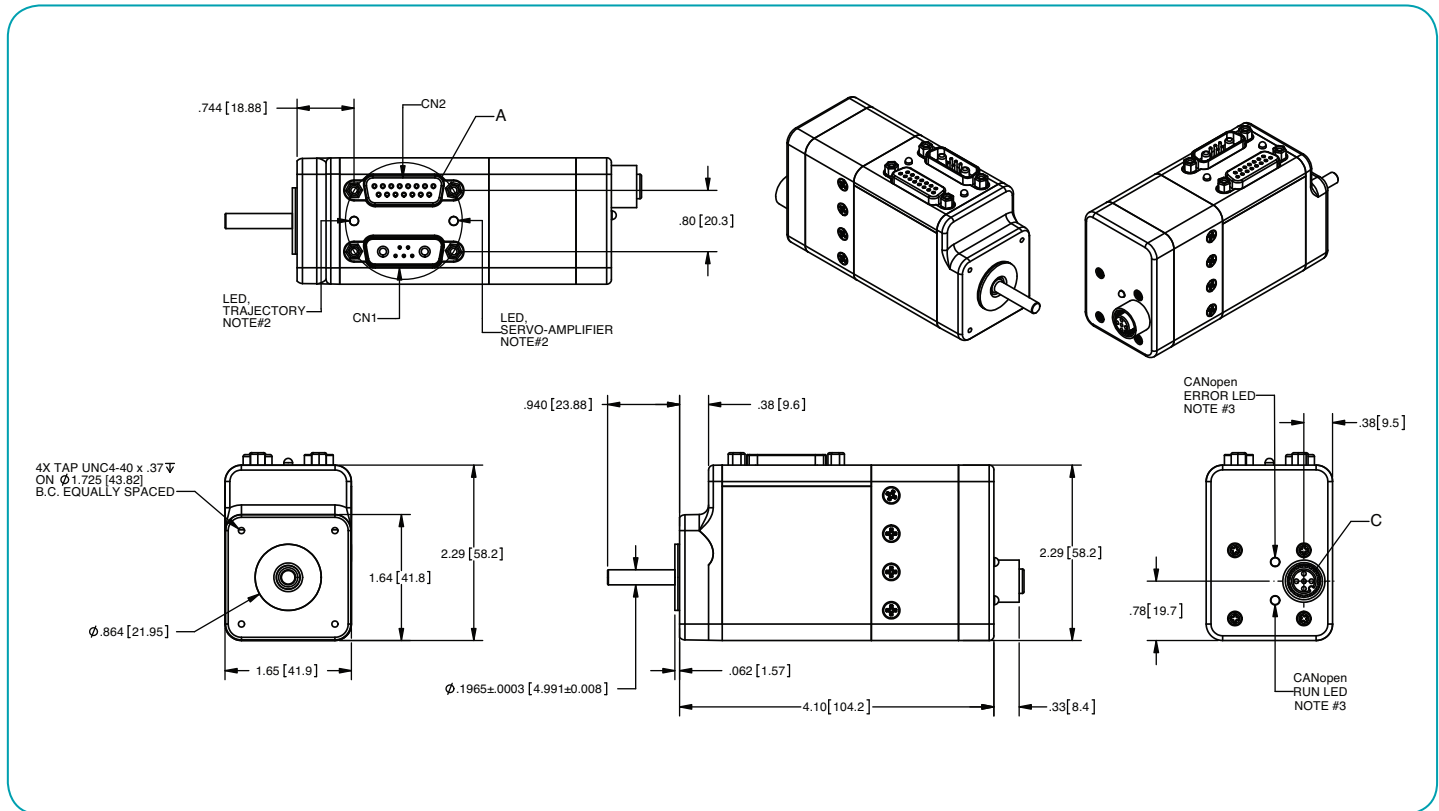

Animatics SmartMotor™ SM17205D-C