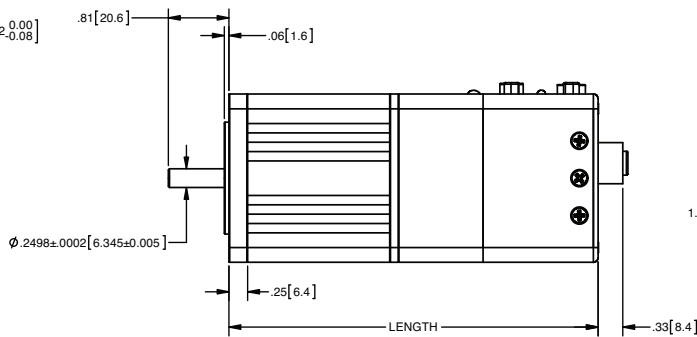

4X $\phi .200 [5.08]$ THRU
ON $\phi 2.625 [66.68]$
B.C. EQUALLY SPACED