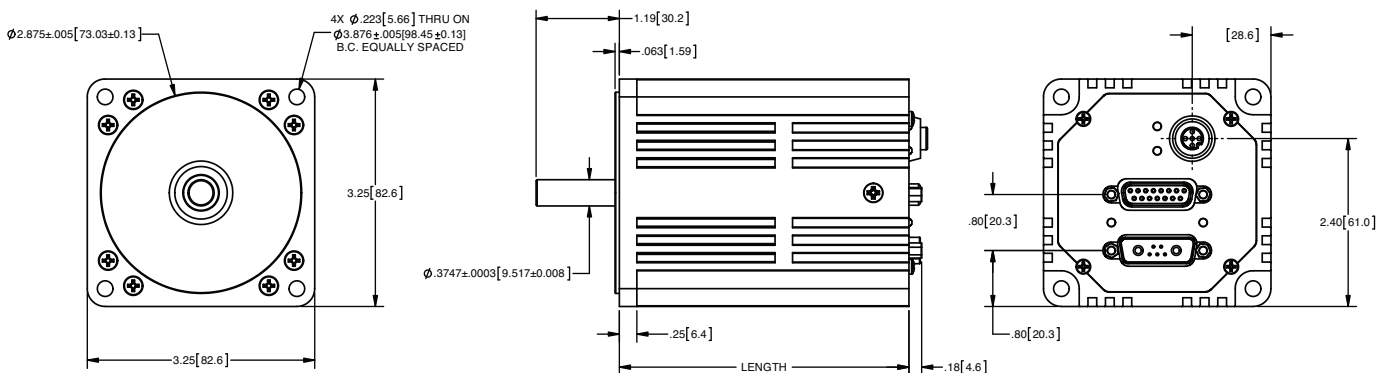

Animatics SmartMotor™ SM34165D-BRK-C-AD1

Animatics SmartMotor™ SM34165D-BRK-C

in [mm]

Animatics SmartMotor™ SM34165D-BRK-AD1

in [mm]

Animatics SmartMotor™ SM34x05D-AD1

in [mm]

PART NUMBER	LENGTH	
	in	mm
SM34105D	3.49	88.6
SM34205D	4.14	105.1
SM34305D	4.79	121.6
SM34405D	5.44	138.1
SM34505D	6.09	154.6

Animatics SmartMotor™ SM34x05D-C

in [mm]

PART NUMBER	LENGTH	
	in	mm
SM34105D	3.49	88.6
SM34205D	4.14	105.1
SM34305D	4.79	121.6
SM34405D	5.44	138.1
SM34505D	6.09	154.6

Animatics SmartMotor™ SM34x05D-C-AD1