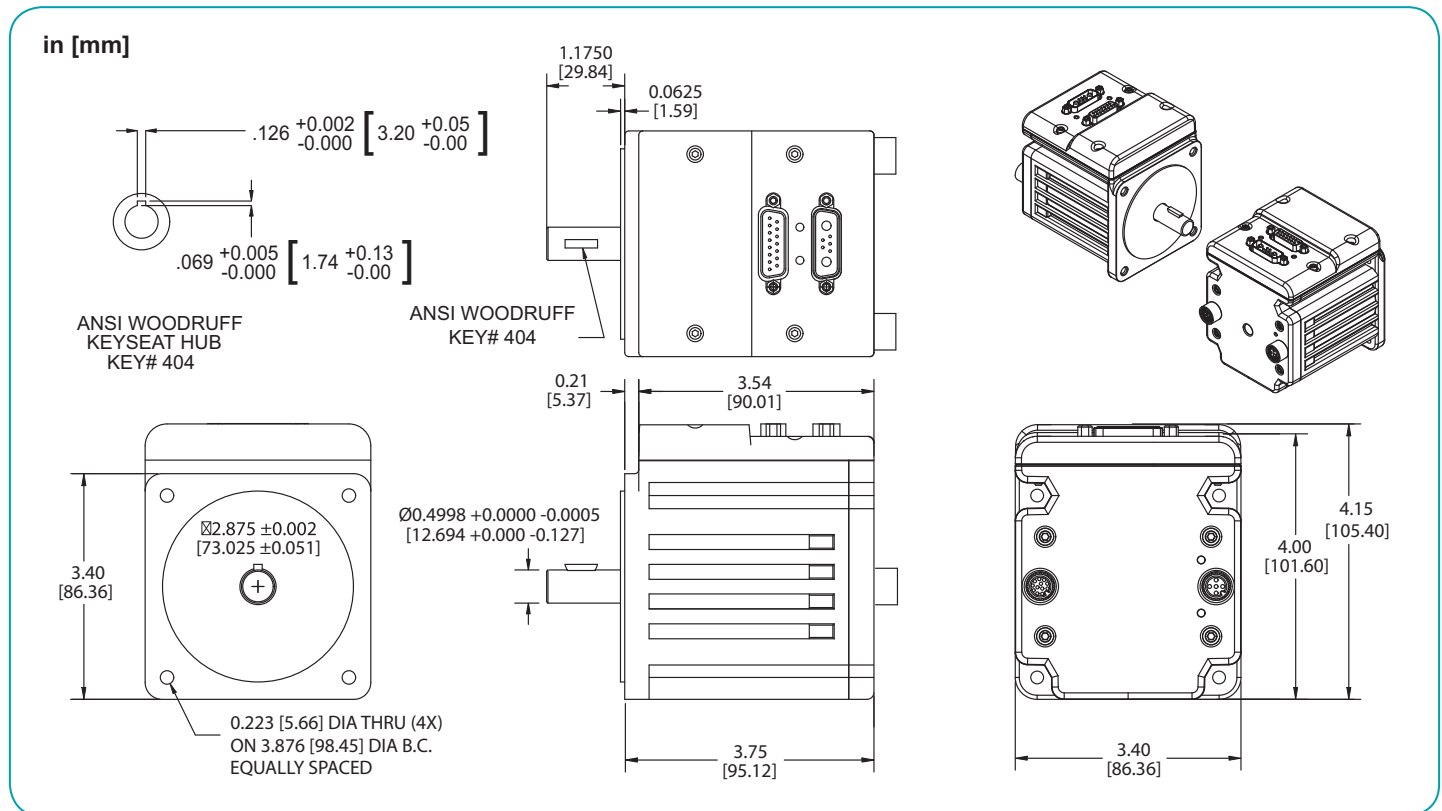

Animatics SmartMotor™ SM34165DT-AD1

in [mm]

Animatics SmartMotor™ SM34165DT-C

in [mm]

Animatics SmartMotor™ SM34165DT-C-AD1

Animatics SmartMotor™ SM34165DT-BRK

Animatics SmartMotor™ SM34165DT-BRK-AD1

in [mm]