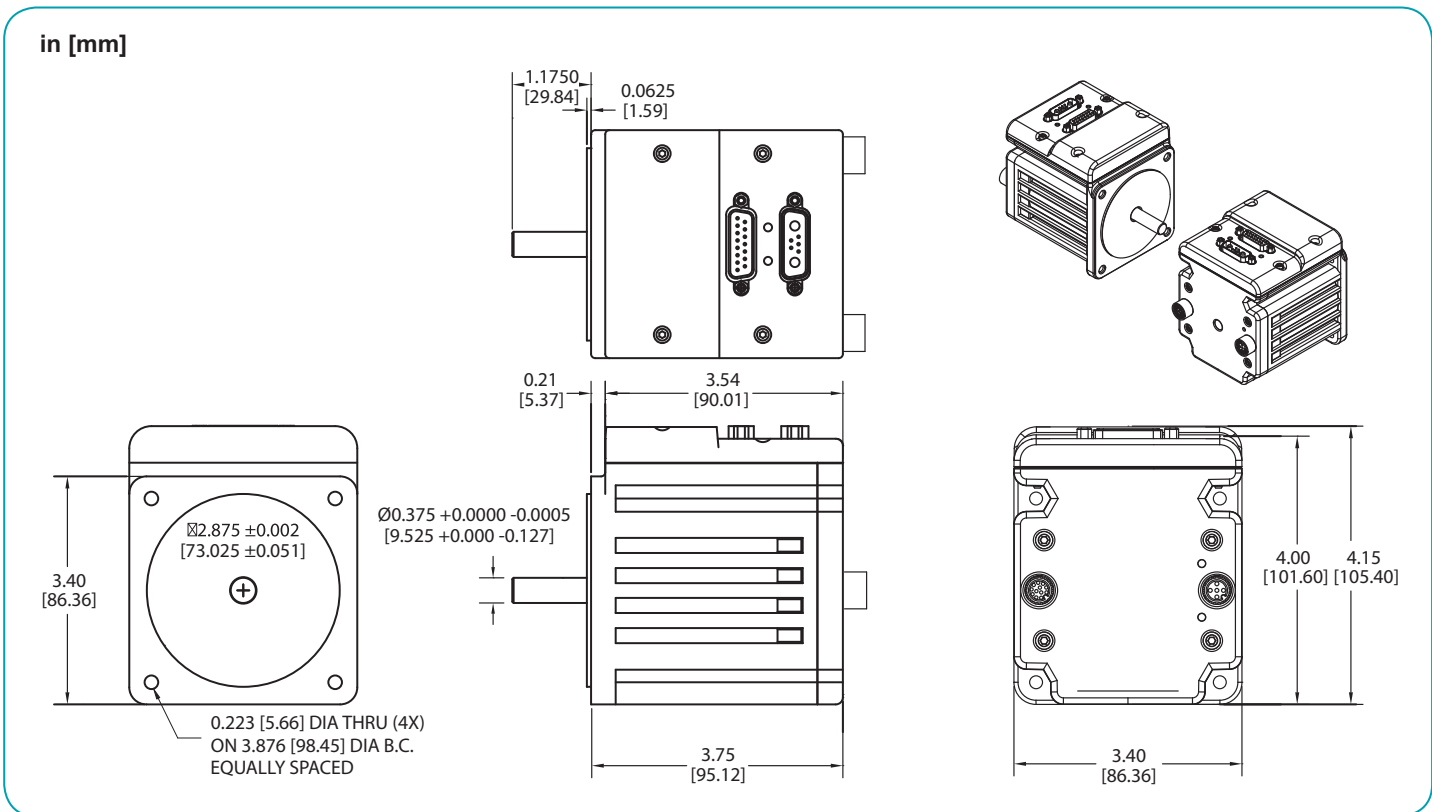

Animatics SmartMotor™ SM34165DT-BRK-C

in [mm]

Animatics SmartMotor™ SM34165DT-BRK-C-AD1

Animatics SmartMotor™ SM34165D-AD1

Animatics SmartMotor™ SM34165D-C

Animatics SmartMotor™ SM34165D-C-AD1

Animatics SmartMotor™ SM34165D-BRK

Animatics SmartMotor™ SM34165D-BRK-C-AD1

Animatics SmartMotor™ SM34165D-BRK-C

in [mm]

Animatics SmartMotor™ SM34165D-BRK-AD1

in [mm]

Animatics SmartMotor™ SM34x05D-AD1

in [mm]

PART NUMBER	LENGTH	
	in	mm
SM34105D	3.49	88.6
SM34205D	4.14	105.1
SM34305D	4.79	121.6
SM34405D	5.44	138.1
SM34505D	6.09	154.6

Animatics SmartMotor™ SM34x05D-C

in [mm]

PART NUMBER	LENGTH	
	in	mm
SM34105D	3.49	88.6
SM34205D	4.14	105.1
SM34305D	4.79	121.6
SM34405D	5.44	138.1
SM34505D	6.09	154.6

Animatics SmartMotor™ SM34x05D-C-AD1