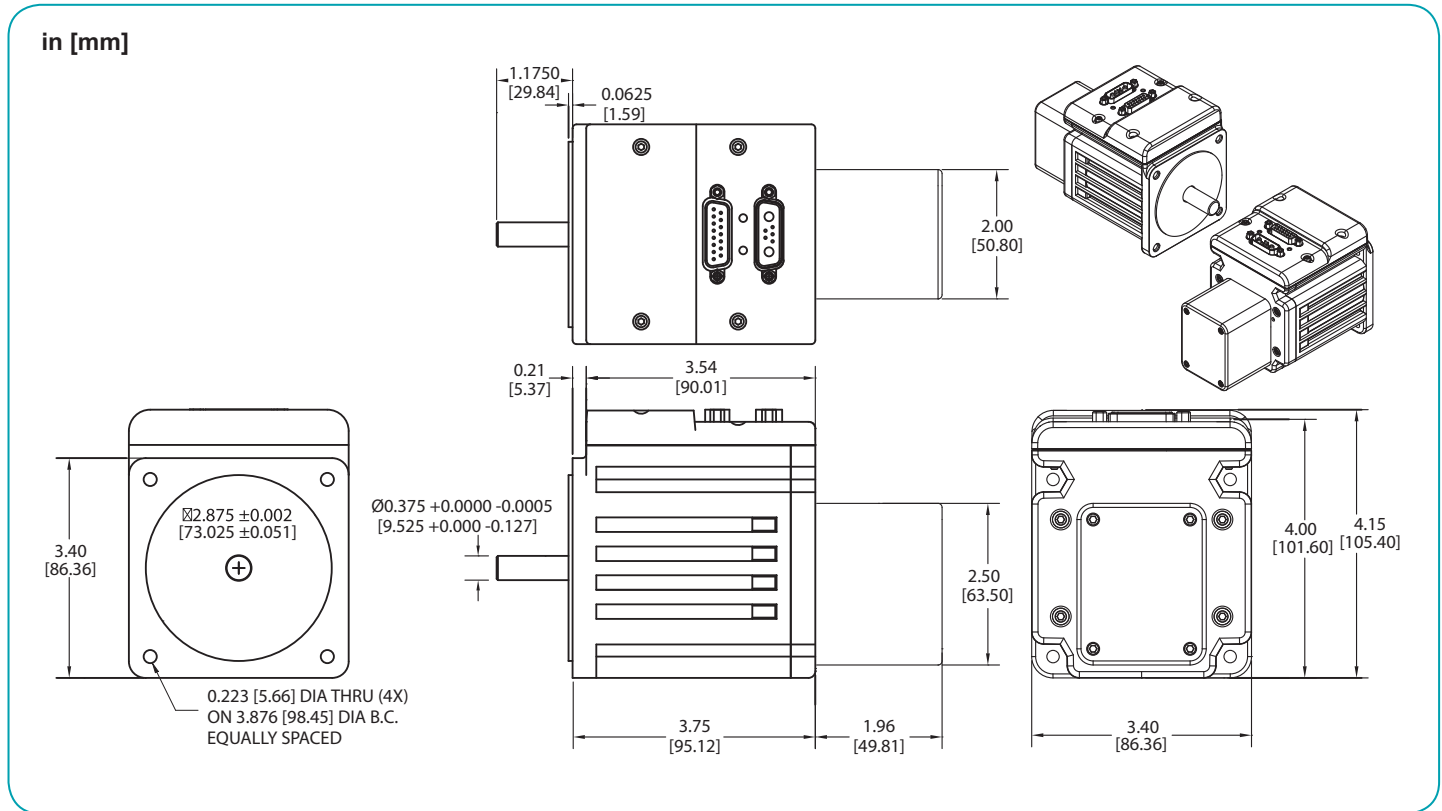

Animatics SmartMotor™ SM34165DT-BRK-C

in [mm]

Animatics SmartMotor™ SM34165DT-BRK-C-AD1

Animatics SmartMotor™ SM34165D-AD1

Animatics SmartMotor™ SM34165D-C

Animatics SmartMotor™ SM34165D-C-AD1

Animatics SmartMotor™ SM34165D-BRK

Animatics SmartMotor™ SM34165D-BRK-C-AD1

Animatics SmartMotor™ SM34165D-BRK-C

in [mm]

Animatics SmartMotor™ SM34165D-BRK-AD1

in [mm]

Animatics SmartMotor™ SM34x05D-AD1

in [mm]

PART NUMBER	LENGTH	
	in	mm
SM34105D	3.49	88.6
SM34205D	4.14	105.1
SM34305D	4.79	121.6
SM34405D	5.44	138.1
SM34505D	6.09	154.6

Animatics SmartMotor™ SM34x05D-C

in [mm]

PART NUMBER	LENGTH	
	in	mm
SM34105D	3.49	88.6
SM34205D	4.14	105.1
SM34305D	4.79	121.6
SM34405D	5.44	138.1
SM34505D	6.09	154.6

Animatics SmartMotor™ SM34x05D-C-AD1