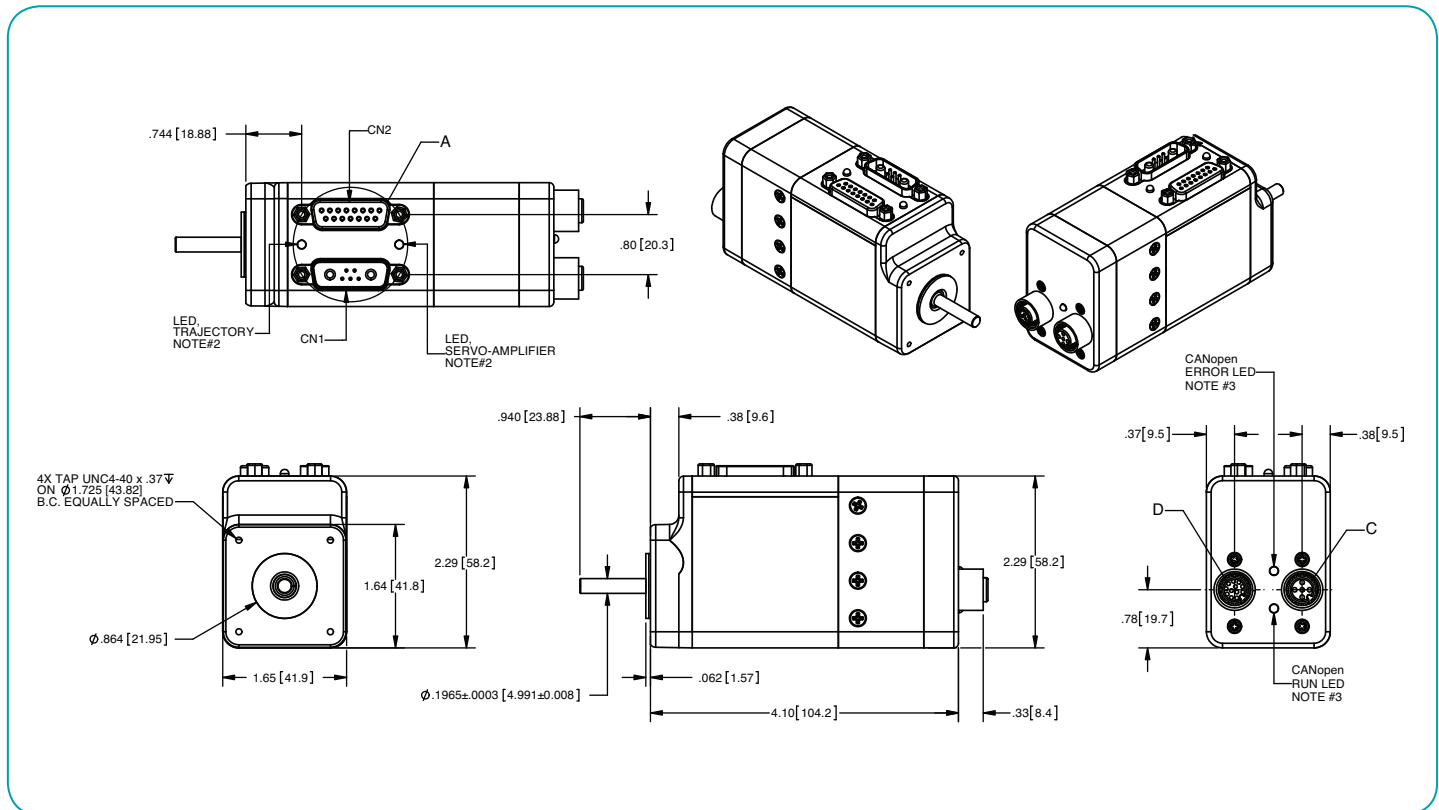

Animatics SmartMotor™ SM17205D-C-AD1