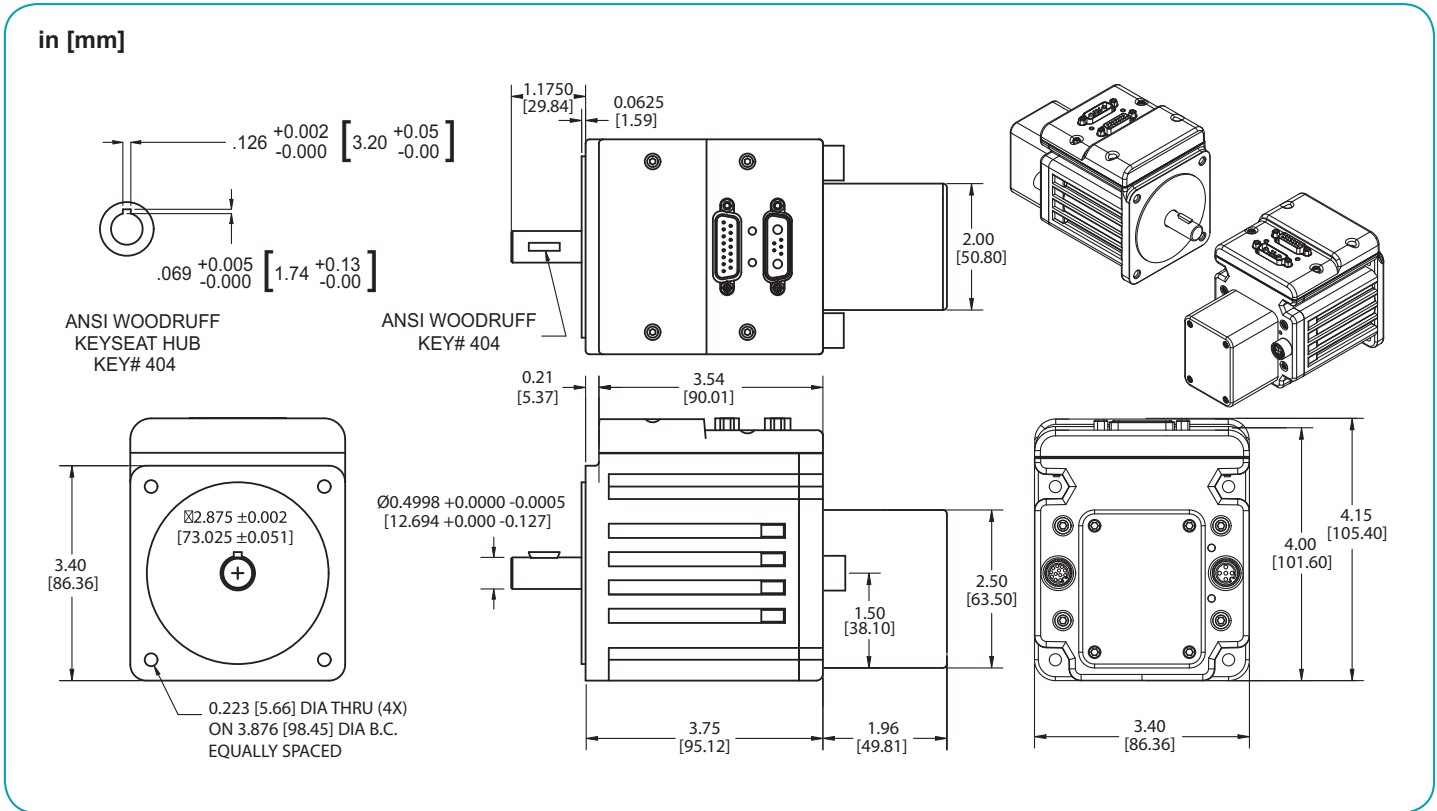

Animatics SmartMotor™ SM34165DT-BRK-C-AD1