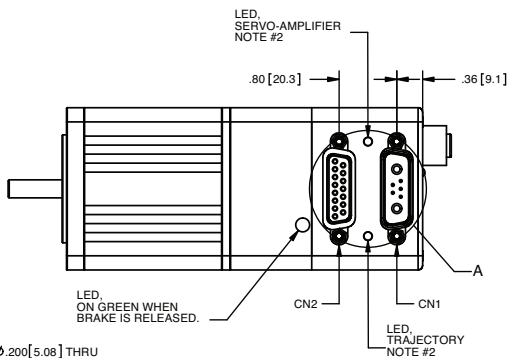

Animatics SmartMotor™ SM23x05D-BRK-C

in [mm]