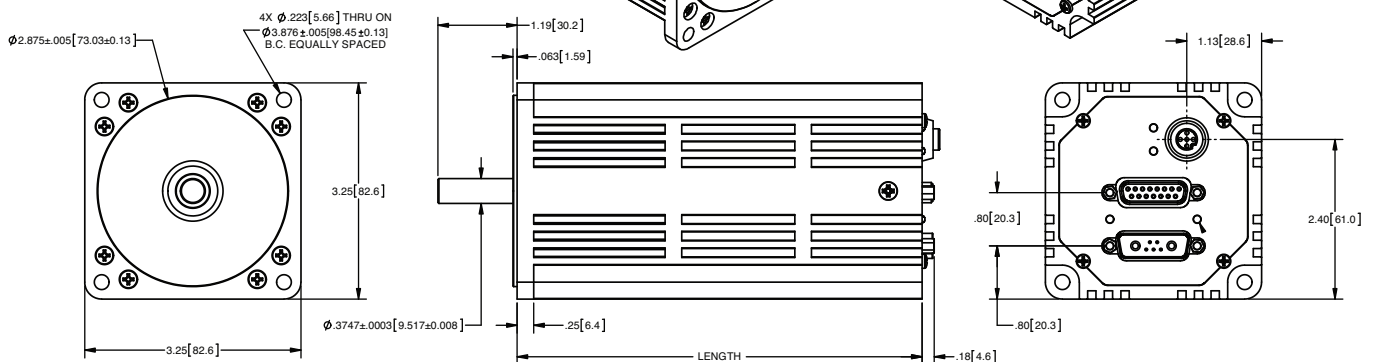

in [mm]

PART NUMBER	LENGTH	
	in	mm
5M34105D	3.49	88.6
5M34205D	4.14	105.1
5M34305D	4.79	121.6
5M34405D	5.44	138.1
5M34505D	6.09	154.6

Animatics SmartMotor™ SM34x05D-BRK

in [mm]

PART NUMBER	LENGTH	
	in	mm
5M34105D-BRK	5.44	138.1
5M34205D-BRK	6.09	154.6
5M34305D-BRK	6.74	171.1
5M34405D-BRK	7.39	187.7
5M34505D-BRK	8.04	204.2

Animatics SmartMotor™ SM34x05D-BRK-AD1

in [mm]

PART NUMBER	LENGTH	
	in	mm
SM34105D-BRK	5.44	138.1
SM34205D-BRK	6.09	154.6
SM34305D-BRK	6.74	171.1
SM34405D-BRK	7.39	187.7
SM34505D-BRK	8.04	204.2

Animatics SmartMotor™ SM34x05D-BRK-C

in [mm]

PART NUMBER	LENGTH	
	in	mm
SM34105D-BRK	5.44	138.1
SM34205D-BRK	6.09	154.6
SM34305D-BRK	6.74	171.1
SM34405D-BRK	7.39	187.7
SM34505D-BRK	8.04	204.2

Animatics SmartMotor™ SM34x05D-BRK-C-AD1

in [mm]