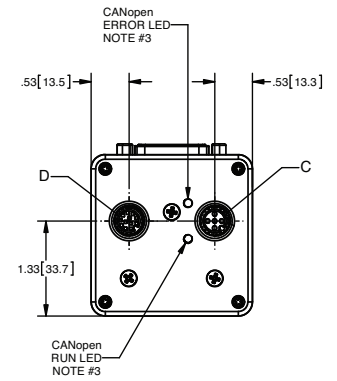

4X $\phi .200 [5.08]$ THRU
ON $\phi 2.625 [66.68]$
B.C. EQUALLY SPACED

Animatics SmartMotor™ SM23x05D-BRK-C-AD1

in [mm]

PART NUMBER	LENGTH	
	in	mm
SM23105D-BRK	4.29	109.0
SM23205D-BRK	4.95	125.7
SM23305D-BRK	5.60	142.2
SM23405D-BRK	6.25	158.8
SM23375D-BRK	5.67	144.0
SM23375DT-BRK	5.67	144.0