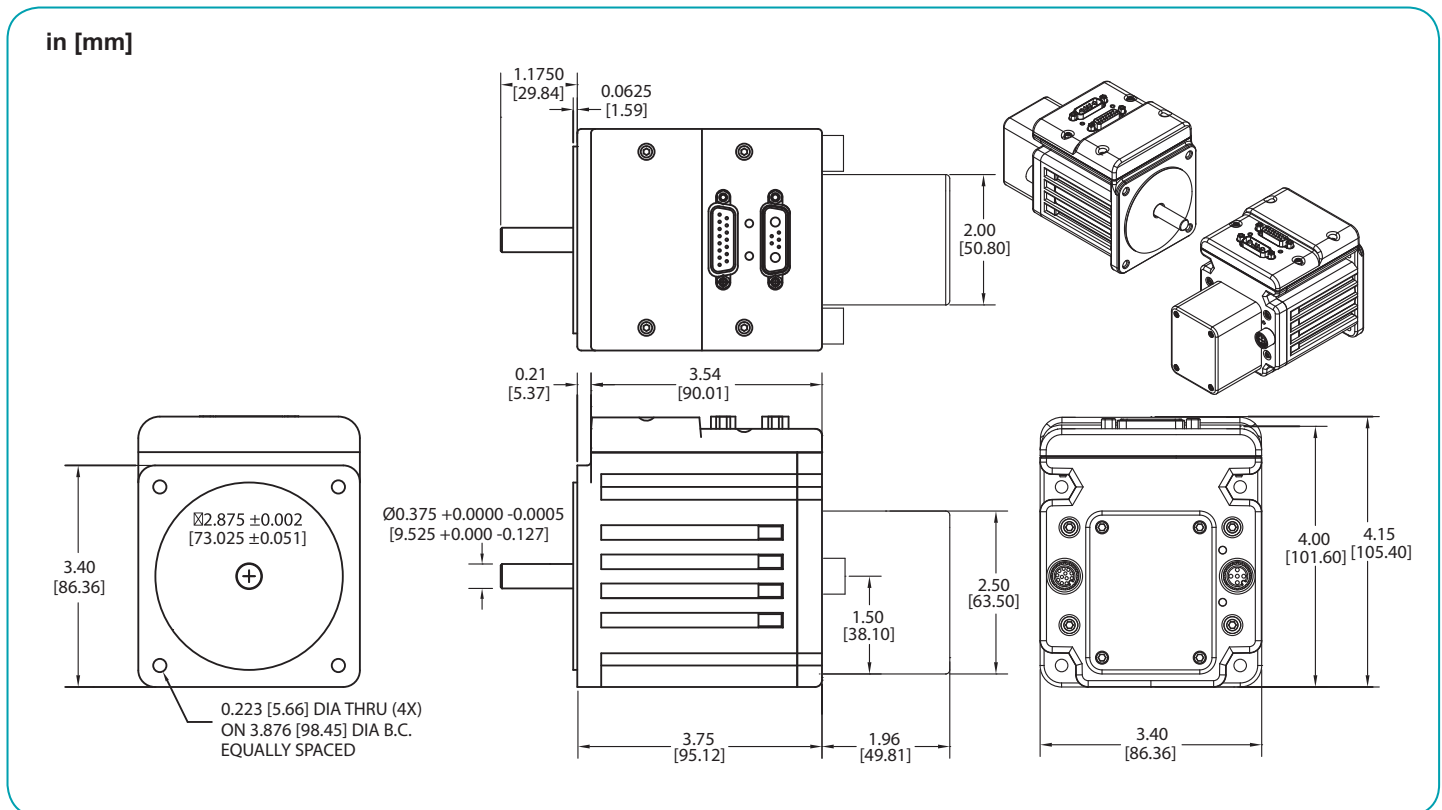

Animatics SmartMotor™ SM34165DT-BRK-C

in [mm]

Animatics SmartMotor™ SM34165DT-BRK-C-AD1

Animatics SmartMotor™ SM34165D-AD1

Animatics SmartMotor™ SM34165D-C

Animatics SmartMotor™ SM34165D-C-AD1

Animatics SmartMotor™ SM34165D-BRK

Animatics SmartMotor™ SM34165D-BRK-C-AD1

Animatics SmartMotor™ SM34165D-BRK-C

in [mm]

Animatics SmartMotor™ SM34165D-BRK-AD1

in [mm]

Animatics SmartMotor™ SM34x05D-AD1

in [mm]

PART NUMBER	LENGTH	
	in	mm
SM34105D	3.49	88.6
SM34205D	4.14	105.1
SM34305D	4.79	121.6
SM34405D	5.44	138.1
SM34505D	6.09	154.6

Animatics SmartMotor™ SM34x05D-C

in [mm]

PART NUMBER	LENGTH	
	in	mm
SM34105D	3.49	88.6
SM34205D	4.14	105.1
SM34305D	4.79	121.6
SM34405D	5.44	138.1
SM34505D	6.09	154.6

Animatics SmartMotor™ SM34x05D-C-AD1