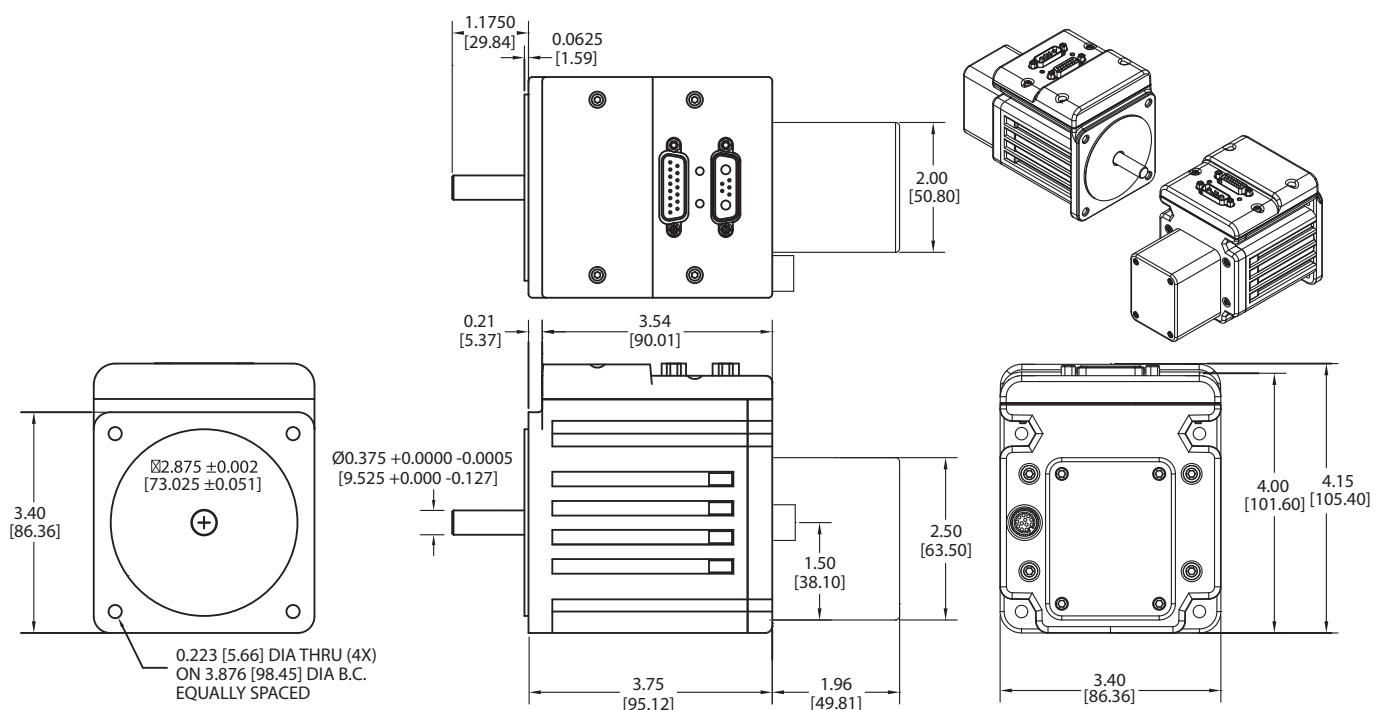

Animatics SmartMotor™ SM34165D-BRK-C-AD1

Animatics SmartMotor™ SM34165D-BRK-C

in [mm]

Animatics SmartMotor™ SM34165D-BRK-AD1

in [mm]

Animatics SmartMotor™ SM34x05D-AD1

in [mm]

PART NUMBER	LENGTH	
	in	mm
SM34105D	3.49	88.6
SM34205D	4.14	105.1
SM34305D	4.79	121.6
SM34405D	5.44	138.1
SM34505D	6.09	154.6

Animatics SmartMotor™ SM34x05D-C

in [mm]

PART NUMBER	LENGTH	
	in	mm
SM34105D	3.49	88.6
SM34205D	4.14	105.1
SM34305D	4.79	121.6
SM34405D	5.44	138.1
SM34505D	6.09	154.6

Animatics SmartMotor™ SM34x05D-C-AD1

in [mm]

PART NUMBER	LENGTH	
	in	mm
5M34105D	3.49	88.6
5M34205D	4.14	105.1
5M34305D	4.79	121.6
5M34405D	5.44	138.1
5M34505D	6.09	154.6

Animatics SmartMotor™ SM34x05D-BRK

in [mm]

PART NUMBER	LENGTH	
	in	mm
5M34105D-BRK	5.44	138.1
5M34205D-BRK	6.09	154.6
5M34305D-BRK	6.74	171.1
5M34405D-BRK	7.39	187.7
5M34505D-BRK	8.04	204.2