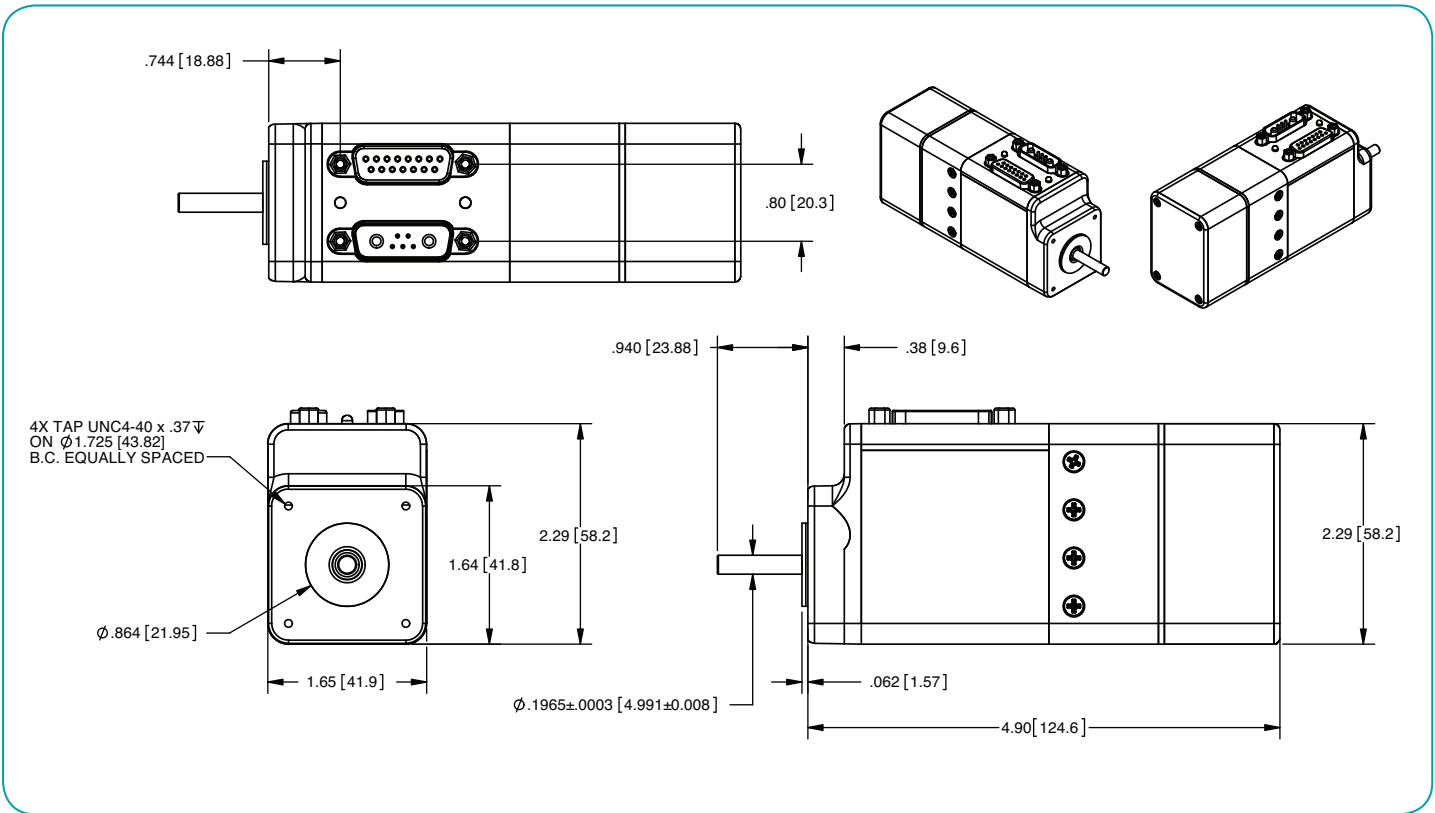

Animatics SmartMotor™ SM17205D-BRK