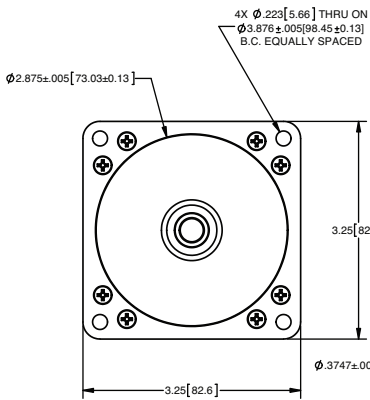

Animatics SmartMotor™ SM34x05D-C

in [mm]

PART NUMBER	LENGTH	
	in	mm
SM34105D	3.49	88.6
SM34205D	4.14	105.1
SM34305D	4.79	121.6
SM34405D	5.44	138.1
SM34505D	6.09	154.6

Animatics SmartMotor™ SM34x05D-C-AD1

in [mm]

PART NUMBER	LENGTH	
	in	mm
5M34105D	3.49	88.6
5M34205D	4.14	105.1
5M34305D	4.79	121.6
5M34405D	5.44	138.1
5M34505D	6.09	154.6

Animatics SmartMotor™ SM34x05D-BRK

in [mm]

PART NUMBER	LENGTH	
	in	mm
5M34105D-BRK	5.44	138.1
5M34205D-BRK	6.09	154.6
5M34305D-BRK	6.74	171.1
5M34405D-BRK	7.39	187.7
5M34505D-BRK	8.04	204.2

Animatics SmartMotor™ SM34x05D-BRK-AD1

in [mm]

PART NUMBER	LENGTH	
	in	mm
SM34105D-BRK	5.44	138.1
SM34205D-BRK	6.09	154.6
SM34305D-BRK	6.74	171.1
SM34405D-BRK	7.39	187.7
SM34505D-BRK	8.04	204.2

Animatics SmartMotor™ SM34x05D-BRK-C