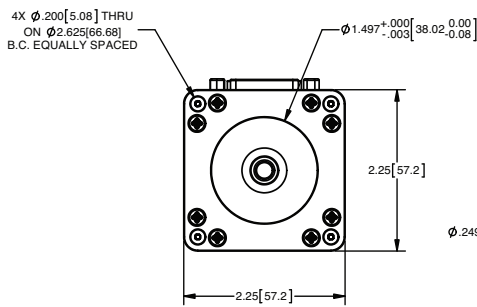

4X $\phi .200 [5.08]$ THRU
ON $\phi 2.625 [66.68]$
B.C. EQUALLY SPACED

Animatics SmartMotor™ SM23x05D-BRK-C

in [mm]

PART NUMBER	LENGTH	
	in	mm
SM23105D-BRK	4.29	109.0
SM23205D-BRK	4.95	125.7
SM23305D-BRK	5.60	142.2
SM23405D-BRK	6.25	158.8
SM23375D-BRK	5.67	144.0
SM23375DT-BRK	5.67	144.0

4X $\phi .200 [5.08]$ THRU
ON $\phi 2.625 [66.68]$
B.C. EQUALLY SPACED

Animatics SmartMotor™ SM23x05D-BRK-C-AD1

in [mm]

PART NUMBER	LENGTH	
	in	mm
SM23105D-BRK	4.29	109.0
SM23205D-BRK	4.95	125.7
SM23305D-BRK	5.60	142.2
SM23405D-BRK	6.25	158.8
SM23375D-BRK	5.67	144.0
SM23375DT-BRK	5.67	144.0