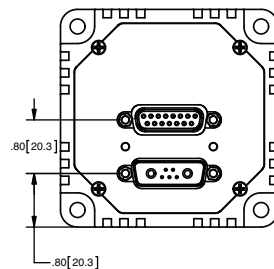

Animatics SmartMotor™ SM34x05D-C

in [mm]

PART NUMBER	LENGTH	
	in	mm
SM34105D	3.49	88.6
SM34205D	4.14	105.1
SM34305D	4.79	121.6
SM34405D	5.44	138.1
SM34505D	6.09	154.6

Animatics SmartMotor™ SM34x05D-C-AD1

in [mm]

PART NUMBER	LENGTH	
	in	mm
5M34105D	3.49	88.6
5M34205D	4.14	105.1
5M34305D	4.79	121.6
5M34405D	5.44	138.1
5M34505D	6.09	154.6

Animatics SmartMotor™ SM34x05D-BRK

in [mm]

PART NUMBER	LENGTH	
	in	mm
5M34105D-BRK	5.44	138.1
5M34205D-BRK	6.09	154.6
5M34305D-BRK	6.74	171.1
5M34405D-BRK	7.39	187.7
5M34505D-BRK	8.04	204.2

Animatics SmartMotor™ SM34x05D-BRK-AD1

in [mm]

PART NUMBER	LENGTH	
	in	mm
SM34105D-BRK	5.44	138.1
SM34205D-BRK	6.09	154.6
SM34305D-BRK	6.74	171.1
SM34405D-BRK	7.39	187.7
SM34505D-BRK	8.04	204.2

Animatics SmartMotor™ SM34x05D-BRK-C

in [mm]

PART NUMBER	LENGTH	
	in	mm
SM34105D-BRK	5.44	138.1
SM34205D-BRK	6.09	154.6
SM34305D-BRK	6.74	171.1
SM34405D-BRK	7.39	187.7
SM34505D-BRK	8.04	204.2

Animatics SmartMotor™ SM34x05D-BRK-C-AD1

in [mm]