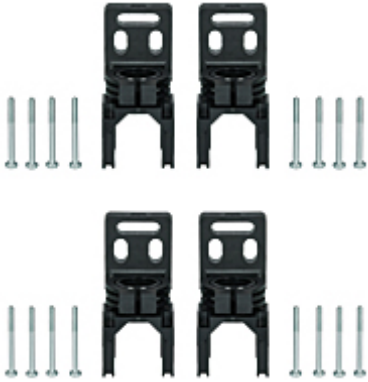

PSEN opII Bracket Kit

632015

Mounting kit for fixing the light curtains of the PSEN opII series.

Accessories

632014

PSEN opII Laserpointer