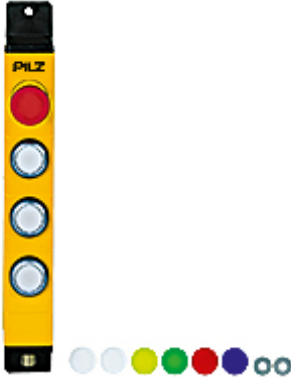

## PIT gb LLE

G1000001

PITgatebox (Pushbutton unit), pre-wired housing with controll units and emergency stop, 40 mm wide, box with emergency stop (2 NC) and 3 illuminated push buttons (1 NO), M12 12 pin connector.

### Technical details

Certifications:	CE;EAC (Eurasian);UL/cUL
Protection type, housing:	IP65
Connection type:	M12, 12pol. male
Supply voltage (V):	24,0
Supply voltage type:	DC
Number, E-STOP N/C:	2
Number, pushbutton:	3
Number of pushbutton N/O:	3
Overvoltage category:	III
Pollution degree:	3
Width dimension:	40.0 mm
Height dimension:	293.0 mm
Depth dimension:	40.0 mm
Gross weight:	1200 g
Net weight:	800 g
Ambient temperature:	-20 - 60 °C