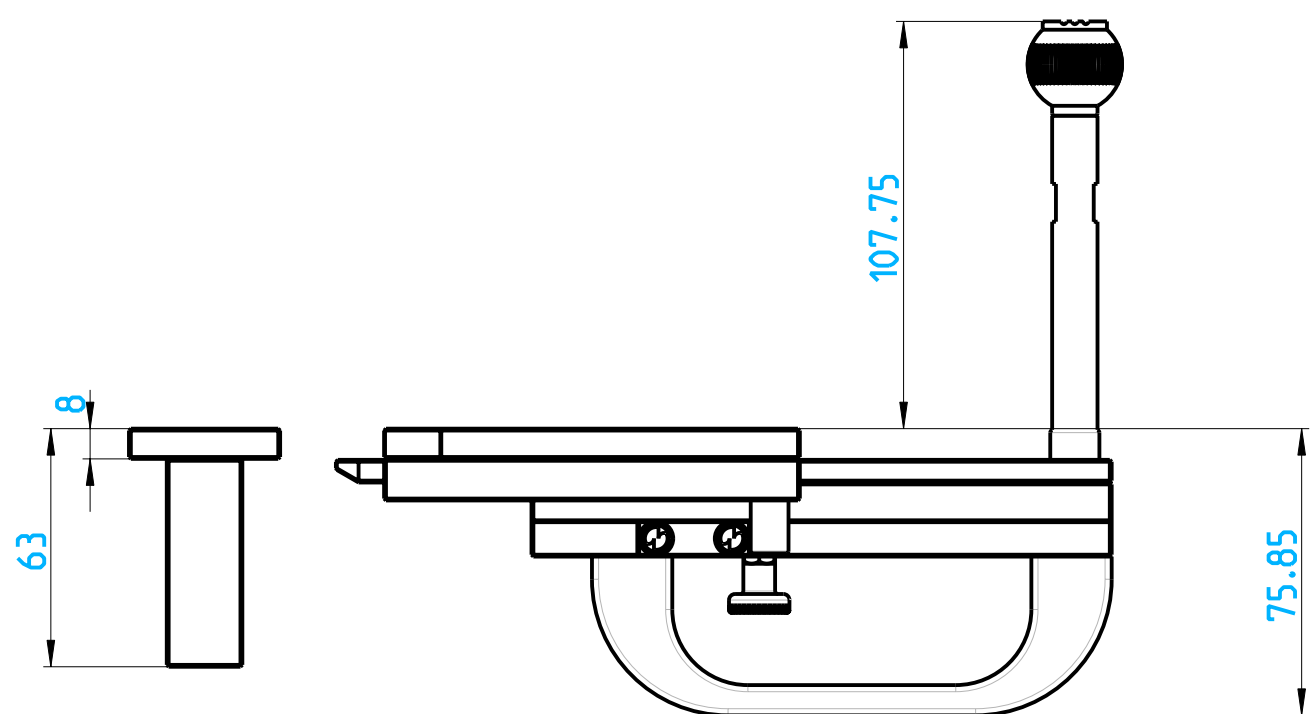

Rechts/Links Montage möglich /
Right/Left side assembly is possible

| | | | | | | | |
|----------|----------|------------|--------|---------|-------------|--------------------------|--------------|
| Index | 20100165 | 21.06.2010 | EP-HK | EP-HK | Neuanlage | | |
| ECC no. | | Date | Editor | Checked | new drawing | | |
| Scale | 1:2 | | | | | MODEL: 2007433 | DRW: 2007434 |
| Material | | | | | | Internet Dokument | |
| Surface | | | | | | Internet dokument | |
| | | | | | | Psen b2.1 | |
| | | | | | | All dimensions are in mm | |
| | | | | | | Unspecified tolerance | |
| | | | | | | Doc.-No. | 2007434 |
| | | | | | | Mat.-No. | - |
| | | | | | | | Page 1 |
| | | | | | | | of 1 |