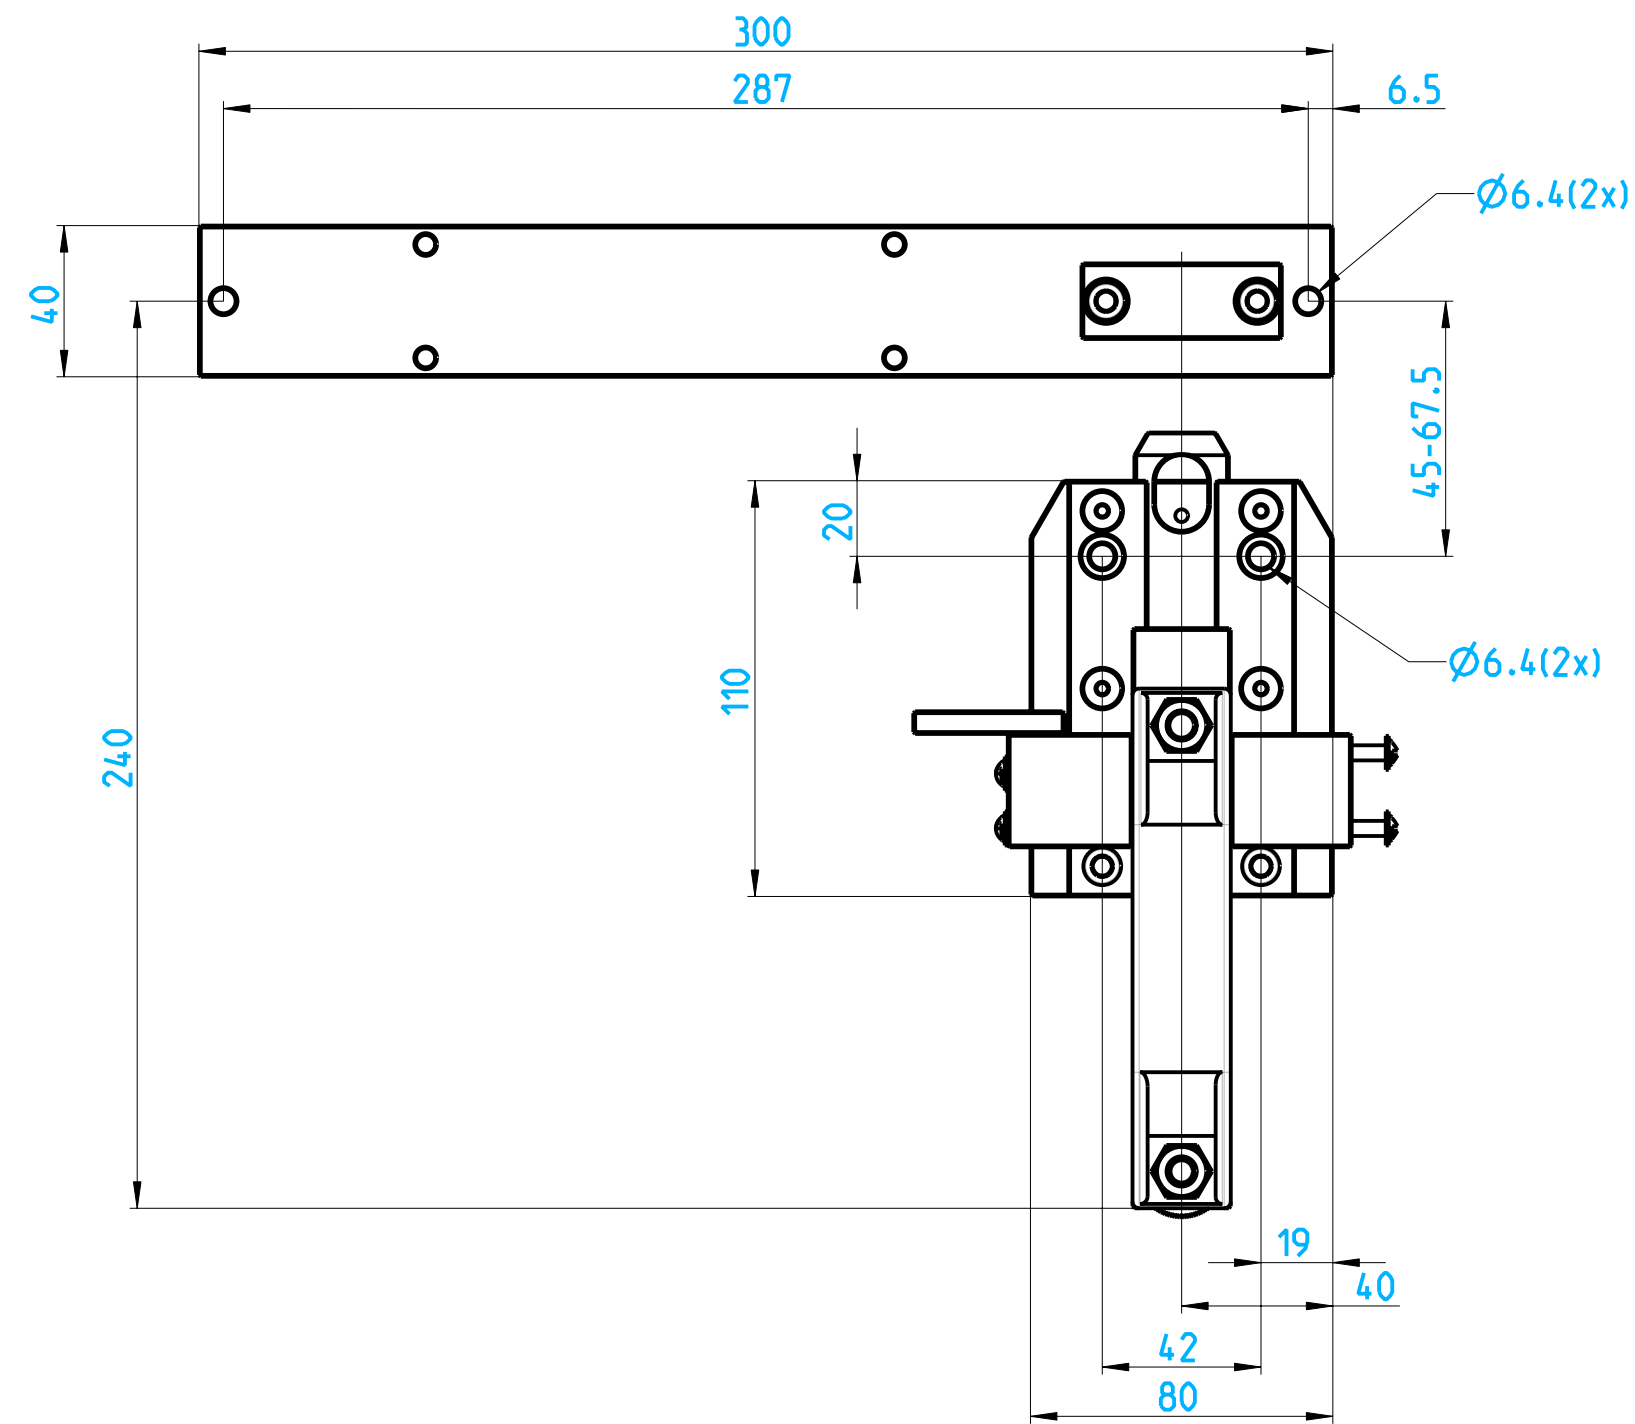

Rechts/Links Montage möglich /
Right/Left side assembly is possible

| | | | | | | | |
|----------|----------|------------|--------|---------|-------------|--------------------------|--------------|
| Index | 20100165 | 21.06.2010 | EP-HK | EP-HK | Neuanlage | | |
| ECC no. | | Date | Editor | Checked | new drawing | | |
| Scale | 1:2 | | | | | MODEL: 2007433 | DRW: 2007434 |
| Material | | | | | | Internet Dokument | |
| Surface | | | | | | Internet dokument | |
| | | | | | | Psen b2.1 | |
| | | | | | | All dimensions are in mm | |
| | | | | | | Unspecified tolerance | |
| | | | | | | Doc.-No. | 2007434 |
| | | | | | | Mat.-No. | - |
| | | | | | | | Page 1 |
| | | | | | | | of 1 |