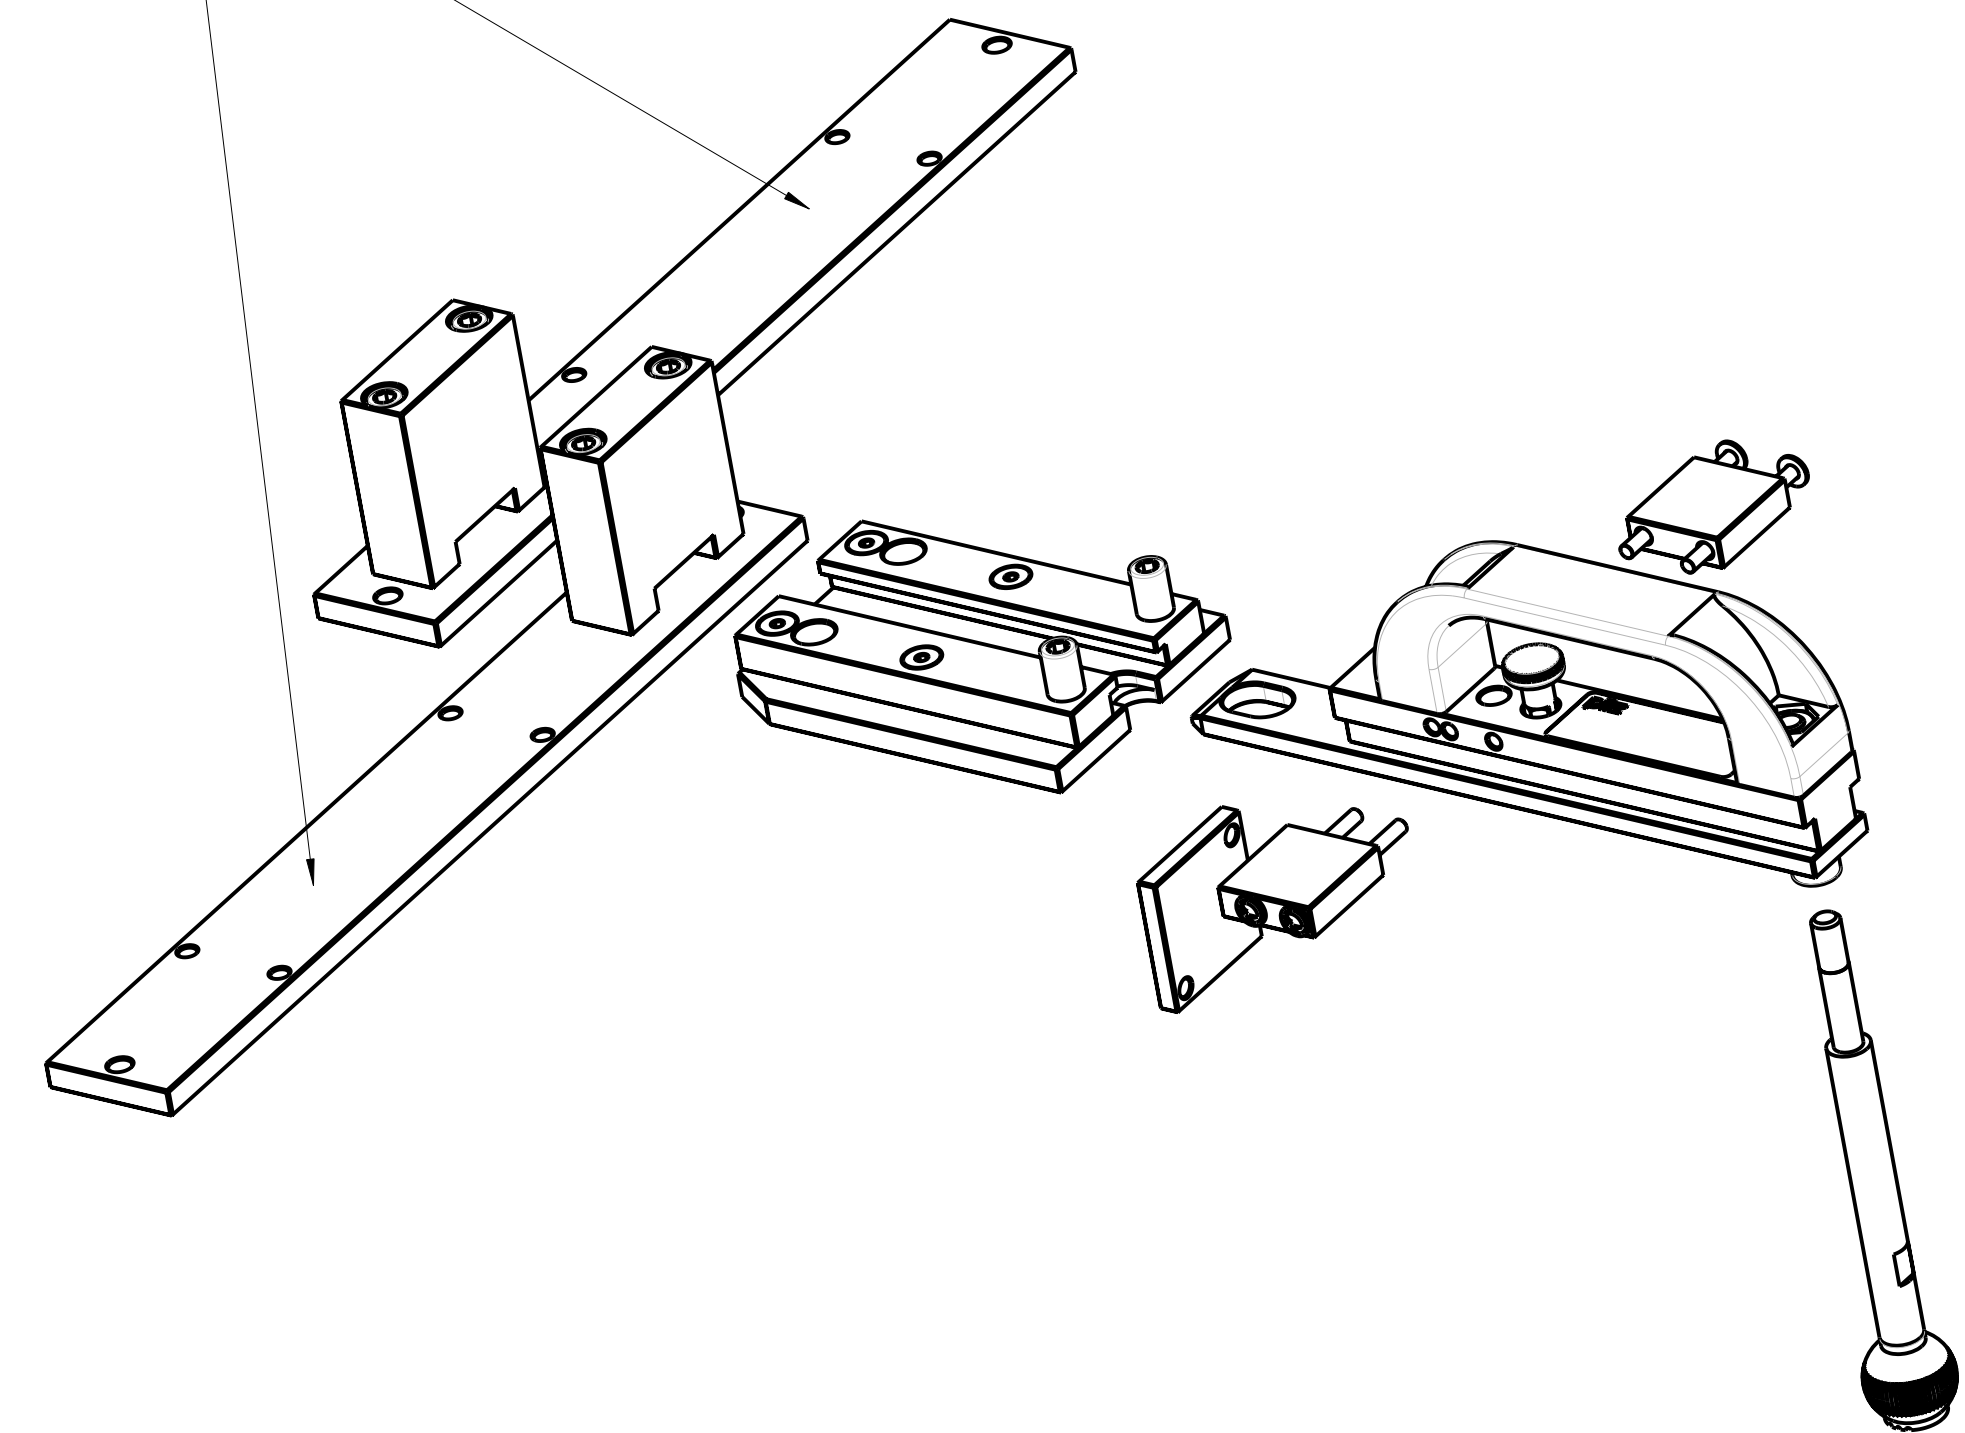

Rechts/Links Montage möglich /
Right/Left side assembly is possible

| | | | | | | | |
|----------|----------|------------|--------|---------|-------------|--------------------------|--------------|
| Index | 20100165 | 21.06.2010 | EP-HK | EP-HK | Neuanlage | | |
| ECC no. | | Date | Editor | Checked | new drawing | | |
| Scale | 1:2 | | | | | MODEL: 2007433 | DRW: 2007434 |
| Material | | | | | | Internet Dokument | |
| Surface | | | | | | Internet dokument | |
| | | | | | | Psen b2.1 | |
| | | | | | | All dimensions are in mm | |
| | | | | | | Unspecified tolerance | |
| | | | | | | Doc.-No. | 2007434 |
| | | | | | | Mat.-No. | - |
| | | | | | | | Page 1 |
| | | | | | | | of 1 |