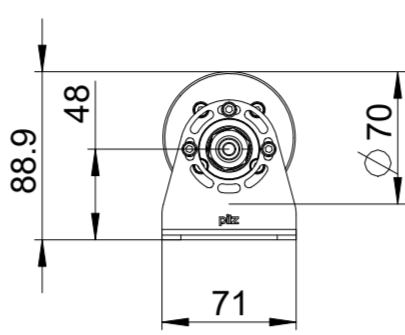

1 2 3 4 5 6 7 8

A
B
C
D
E
F

A	20200228	04.12.2020	EP-MK	EP-MK	correction length	
Index	ECO no.	Date	Editor	Checked		
Scale	1:4			Date	Name	MODEL: 2009389 DRW: 2009390
Material			Created	-	EP-MK	
			Checked	-	-	Internet Dokument
			Norm	-	-	PSEN op67-69K
Surface			All dimensions are in mm			
			Unspecified tolerance			Doc.-No. 2009390
						Page 1
						Mat.-No. - of 1