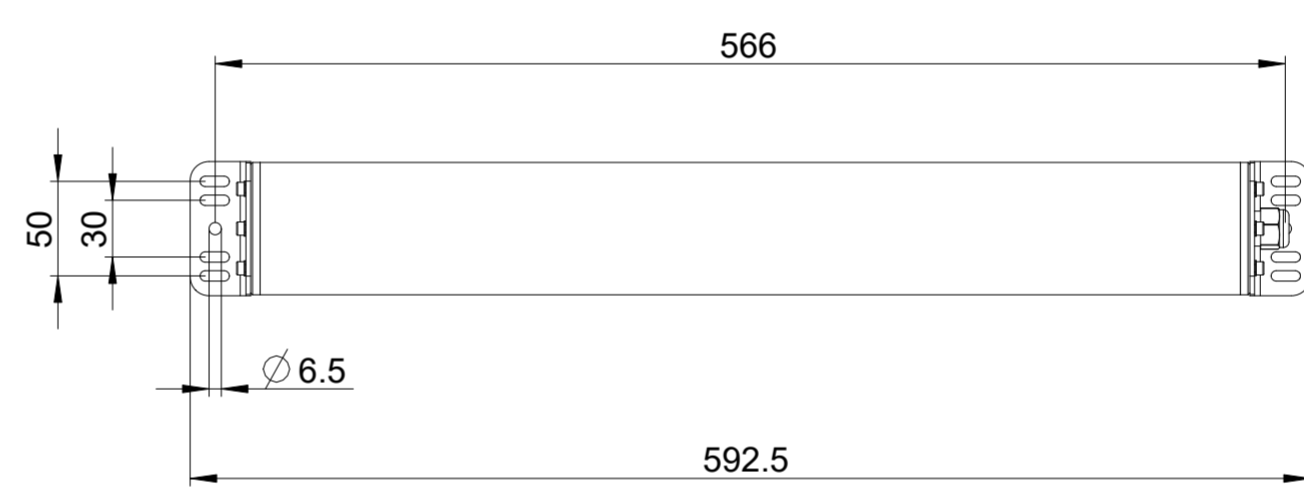

1 2 3 4 5 6 7 8

A
B
C
D
E
F

A	20200228	04.12.2020	EP-MK	EP-MK	correction length	
Index	ECO no.	Date	Editor	Checked		
Scale	1:4			Date	Name	MODEL: 2009389 DRW: 2009390
Material			Created	-	EP-MK	
			Checked	-	-	Internet Dokument
			Norm	-	-	PSEN op67-69K
Surface			All dimensions are in mm			
			Unspecified tolerance			Doc.-No. 2009390
						Page 1
						Mat.-No. - of 1