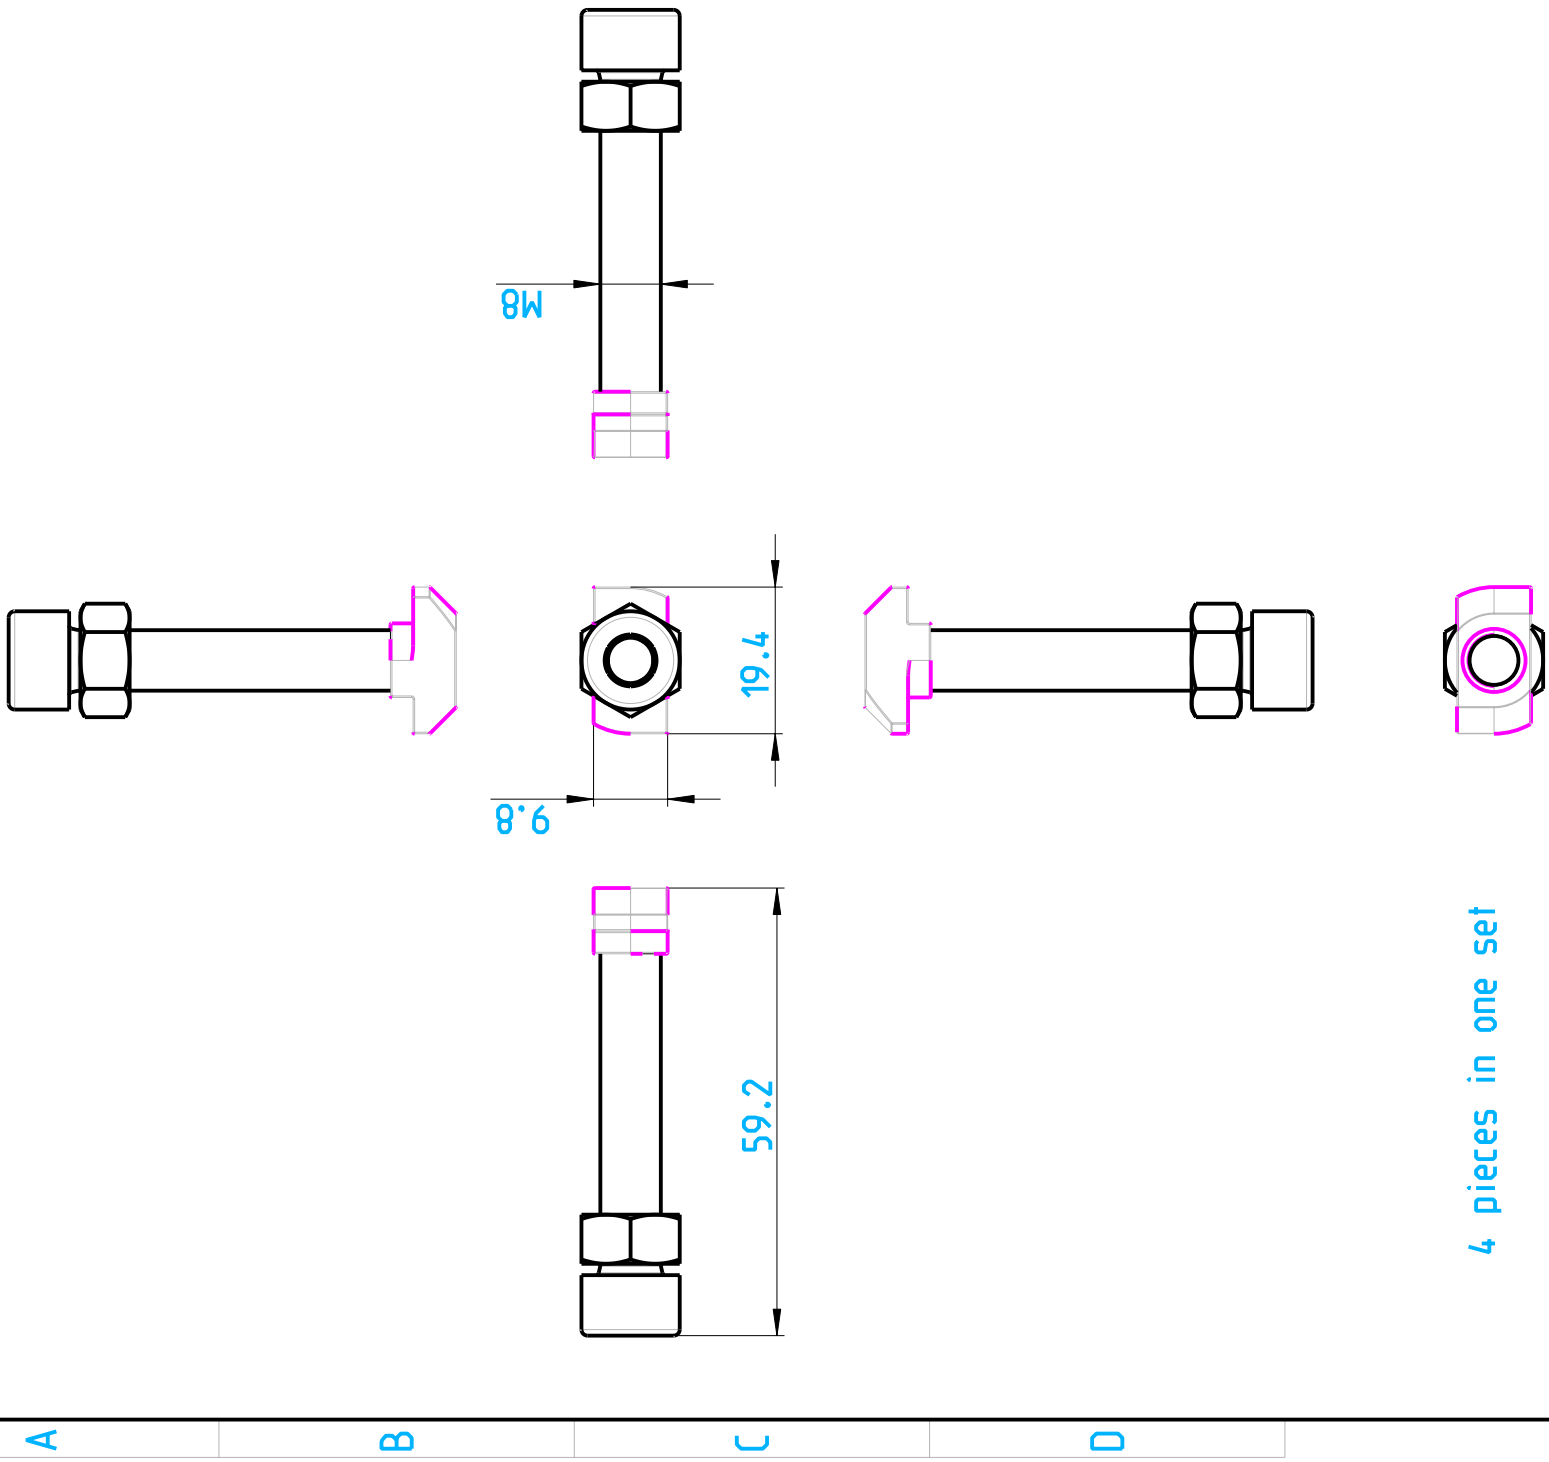

1 2 3 4

4 pieces in one set

- 20120306		06.09.2012	EP-MK	-	MODEL: 2011229		DRW: 2011230
Index	ECO no.	Date	Editor	Checked	Internet Dokument Internet document PSEN op Protective Bracket		
Scale	1:1		Created	Date	Name	pitz	
Material	-		Checked	07.09.2012	EP-MK	Page 1	
	-		Norm	07.09.2012	EP-MK	of 1	
Surface	-		All dimensions are in mm			Doc.-No. 2011230	
	-		Unspecified tolerance			Mat.-No. -	

Observe protection note to DIN 34