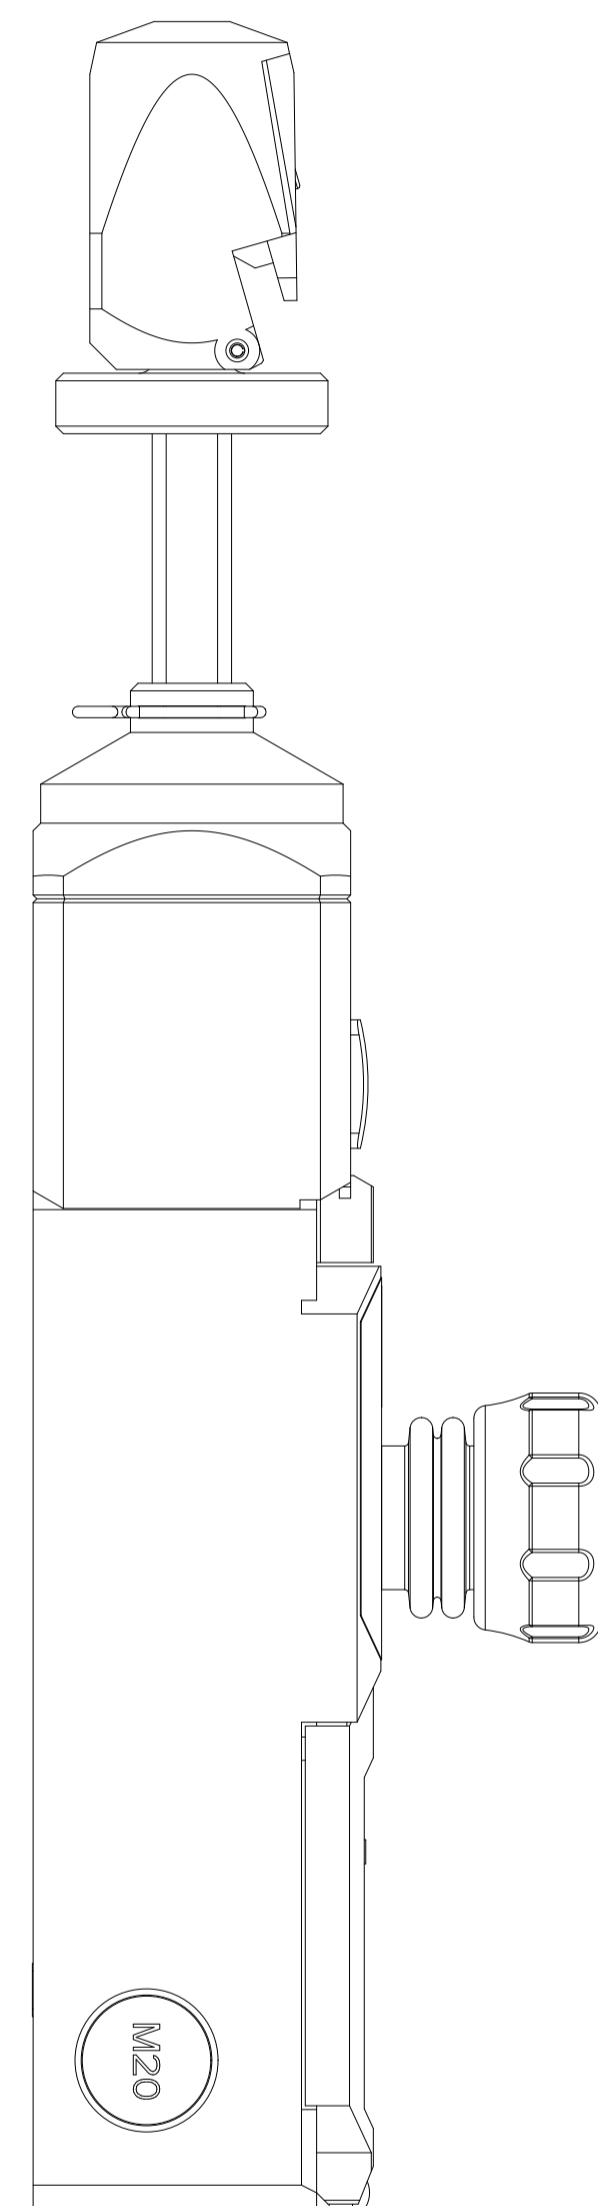

1 2 3 4 5 6 7 8 9 10 11 12

A
B
C
D
E
F
G
H

A	20190236	17.07.2019	MERZ	WINKLER	Neue Version.	
Index	ECO no.	Date	Editor	Checked	New release.	
Scale	1:1			Date	Name	MODEL: 2007548
				Created	13.07.2010	MERZ
Material				Checked	13.07.2010	CECH
				Norm		
Surface				All dimensions are in mm		Doc.-No. 2007549
				Unspecified tolerance		Page 1
					Mat.-No. -	of 1

PILZ