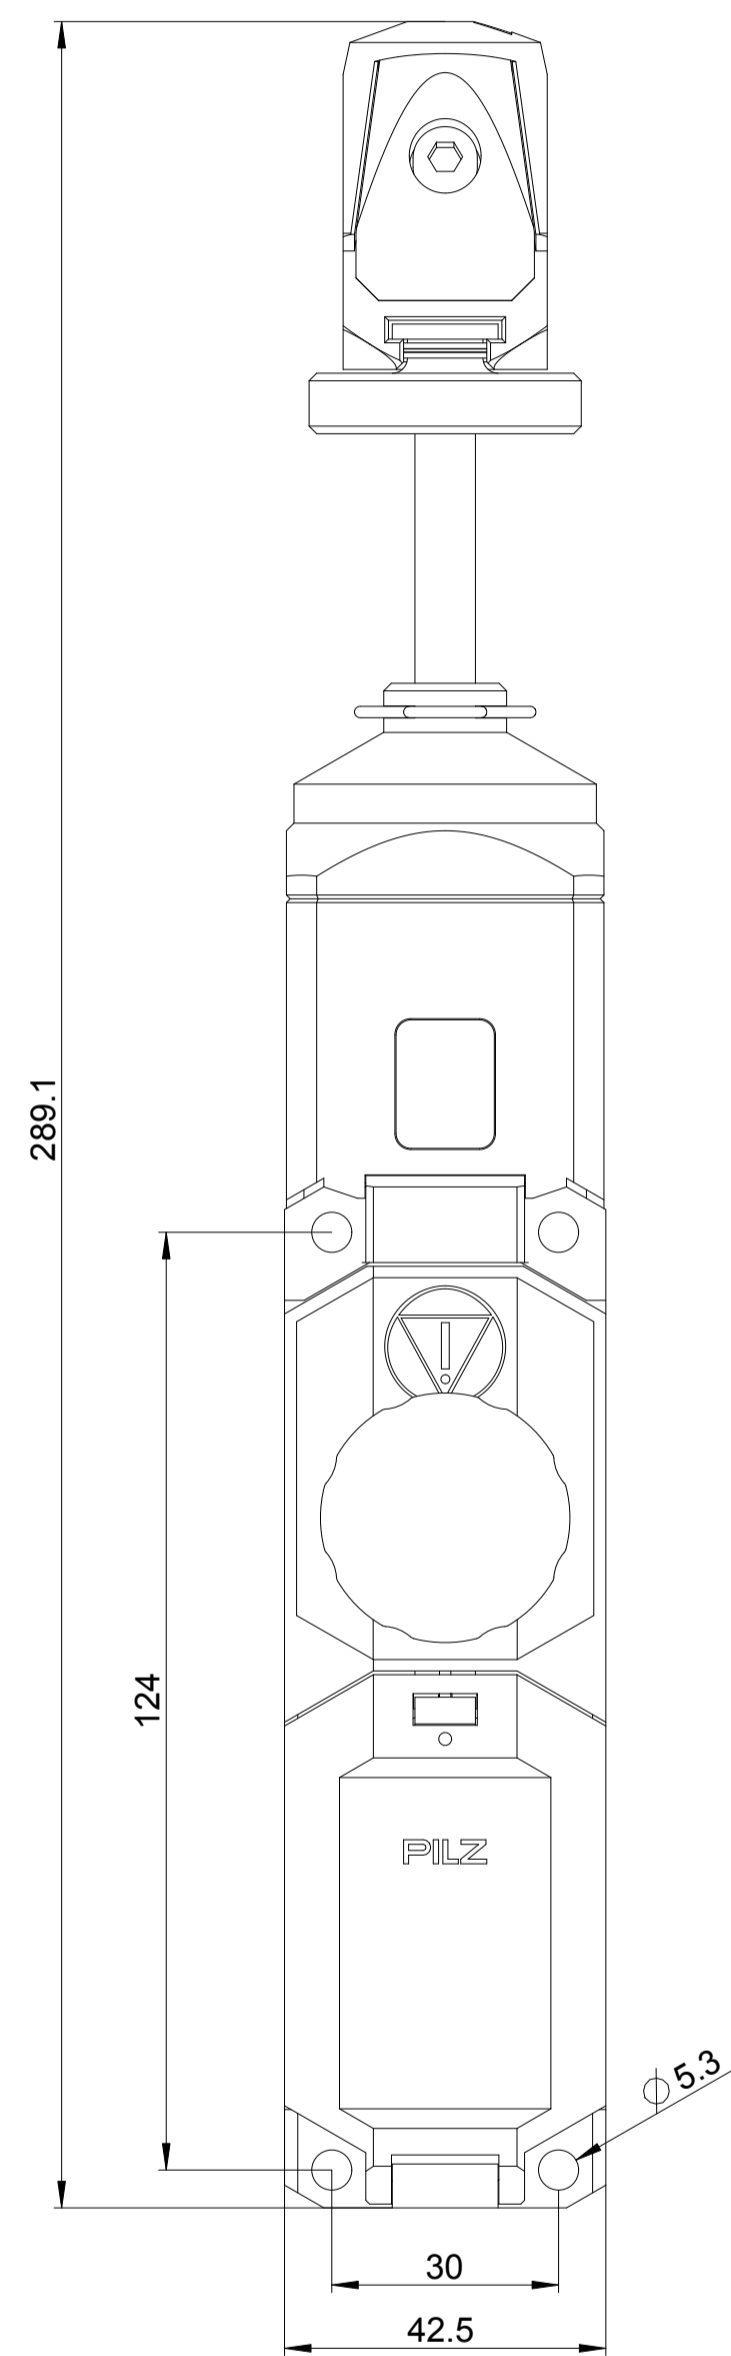

1 2 3 4 5 6 7 8 9 10 11 12

A
B
C
D
E
F
G
H

A	20190236	17.07.2019	MERZ	WINKLER	Neue Version.	
Index	ECO no.	Date	Editor	Checked	New release.	
Scale	1:1			Date	Name	MODEL: 2007548
				Created	13.07.2010	MERZ
Material				Checked	13.07.2010	CECH
				Norm		
Surface				All dimensions are in mm		Doc.-No. 2007549
				Unspecified tolerance		Page 1
					Mat.-No. -	of 1