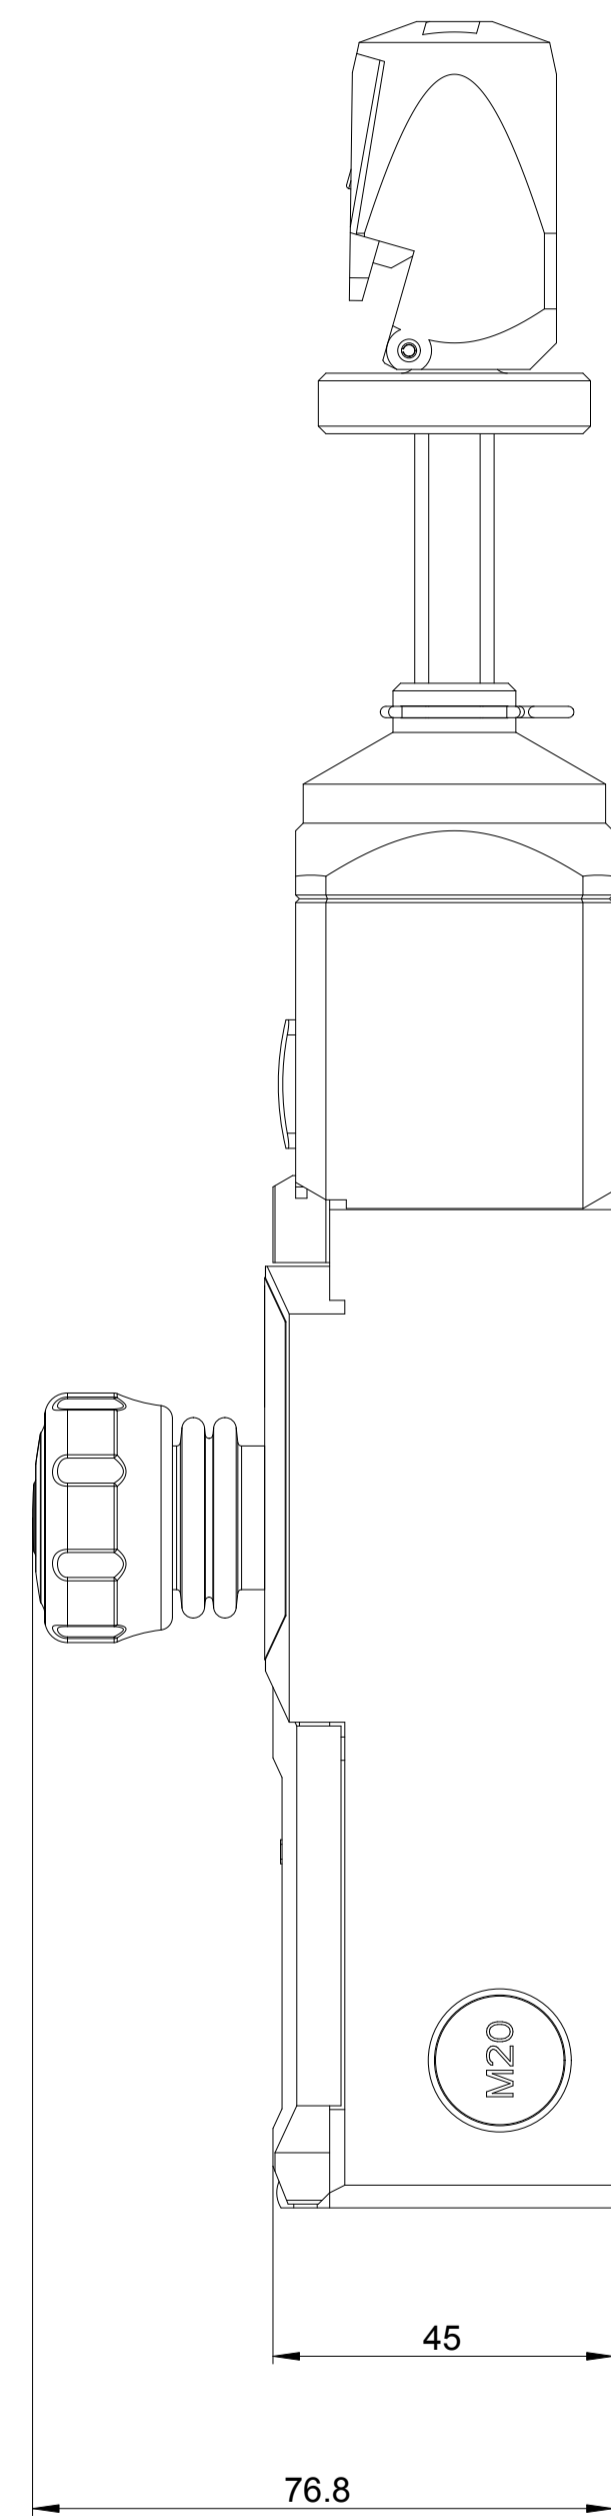

1 2 3 4 5 6 7 8 9 10 11 12

A
B
C
D
E
F
G
H

A	20190236	17.07.2019	MERZ	WINKLER	Neue Version.	
Index	ECO no.	Date	Editor	Checked	New release.	
Scale	1:1			Date	Name	MODEL: 2007548
				Created	13.07.2010	MERZ
Material				Checked	13.07.2010	CECH
				Norm		
Surface				All dimensions are in mm		Doc.-No. 2007549
				Unspecified tolerance		Page 1
					Mat.-No. -	of 1