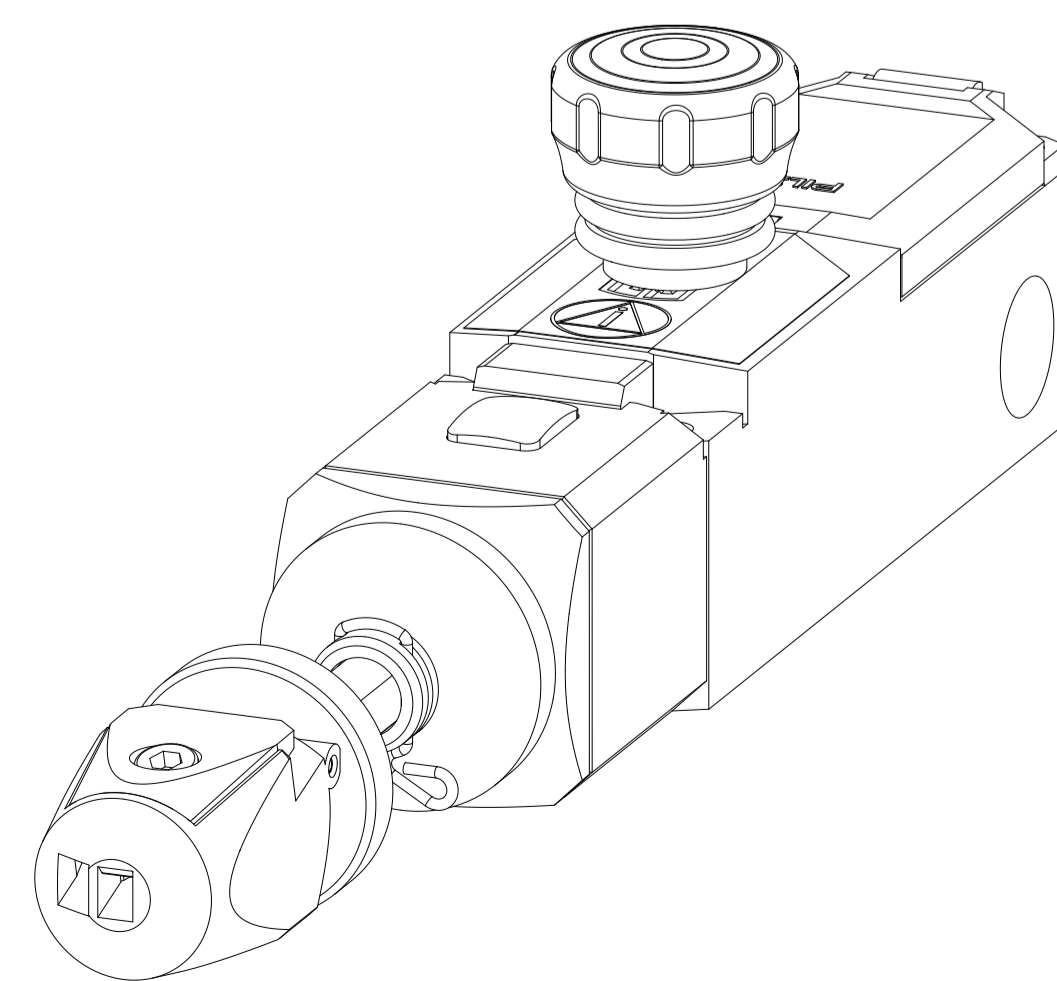

1 2 3 4 5 6 7 8 9 10 11 12

A
B
C
D
E
F
G
H

A	20190236	17.07.2019	MERZ	WINKLER	Neue Version.	
Index	ECO no.	Date	Editor	Checked	New release.	
Scale	1:1			Date	Name	MODEL: 2007548
				Created	13.07.2010	MERZ
Material				Checked	13.07.2010	CECH
				Norm		
Surface				All dimensions are in mm		Doc.-No. 2007549
				Unspecified tolerance		Page 1
					Mat.-No. -	of 1