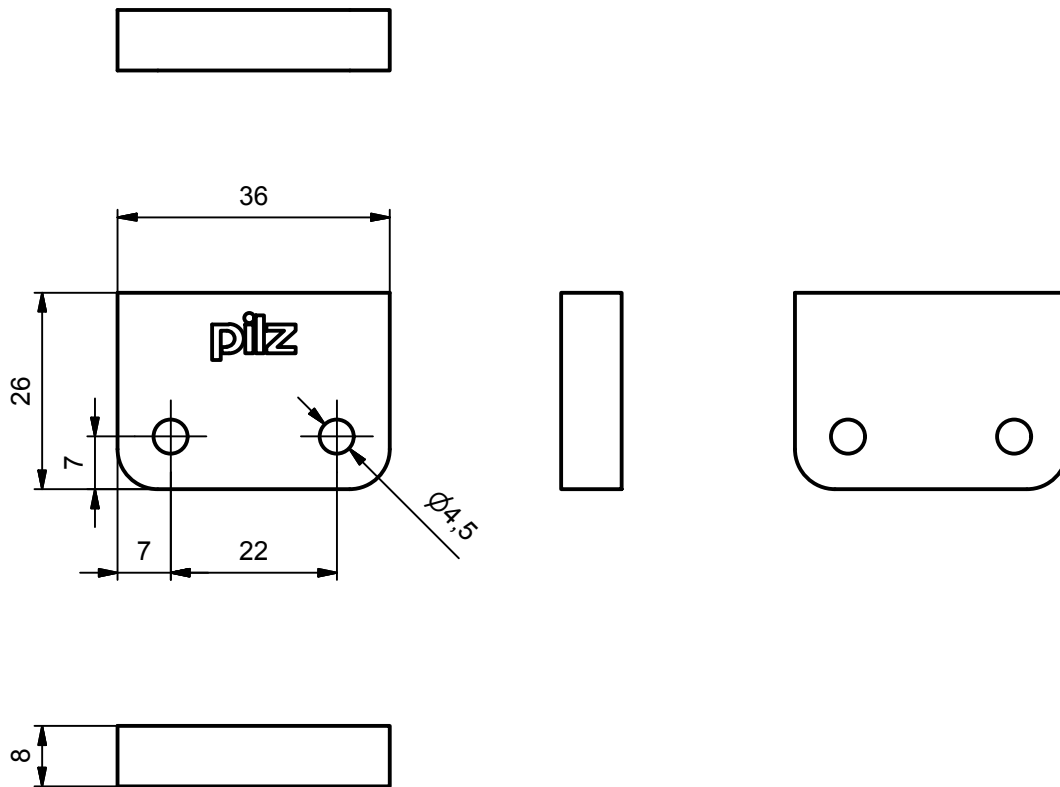

Observe protection note to DIN34	D	H-1340	29.02.2016	MK	-			
	Index	ECO no.	Date	Editor	Checked			
	Scale		Date	Name	MODEL: H300496_PSEN_Distanzpl	DRW: H300496		
	1:1		Created	02.07.2015	MK	Internet Dokument Internet document		
	Material		Checked	-	-			
	-	Norm	-	-	All dimensions are in mm			
	Material	Unspecified tolerance			Doc.-No.	H300496	Page	1
	-				Mat.-No.	-	of	1
	-							