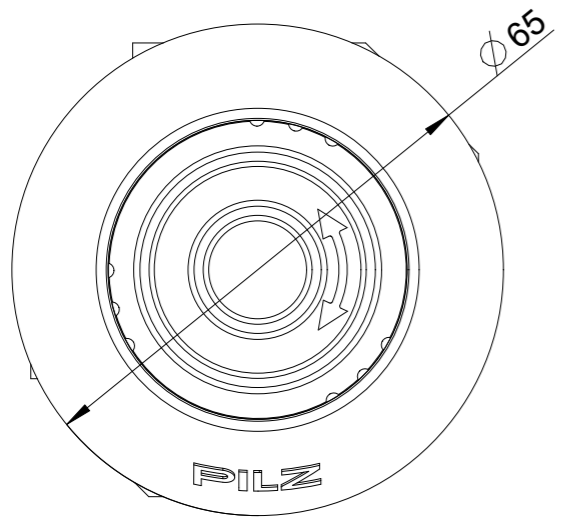

1 2 3 4 5 6 7 8

A

A

B

B

C

C