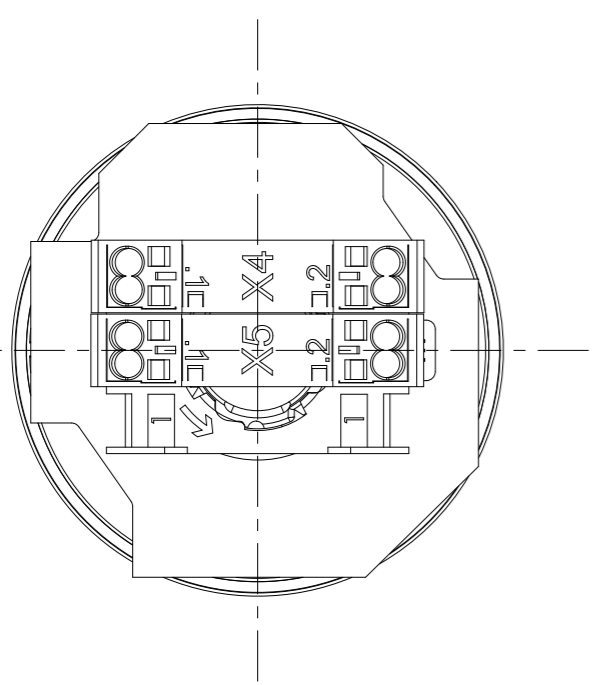

1 2 3 4 5 6 7 8

A

A

B

B

C

C

D

D

E

E

F

F

1 2 3 4

Refer to protection notice ISO 16016

A	20140072	28.03.2022	PD-SUP-MD	-	Kontaktblock ergänzt contact box added			
Index	ECO no.	Date	Editor	Checked	Date	Name	MODEL: 2029653	DRW: 2029654
Scale	1:1				Created	05.08.2020	PD-SUP-MD	
Material	-		Checked	-			Internetdokument internet document	
	-		Norm	-			-	
	-		All dimensions are in mm					
Surface	-		Unspecified tolerance			Doc.-No.	2029654	Page 1
	-				Mat.-No.	400460	of 1	