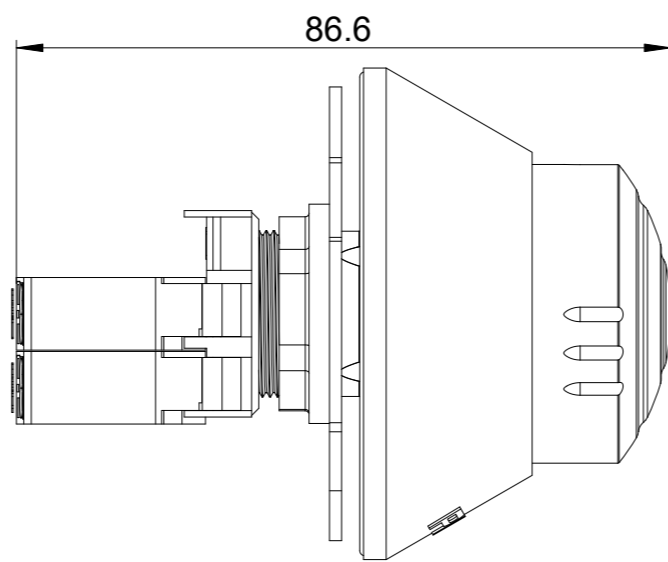

1 2 3 4 5 6 7 8

A

A

B

B

C

C

D

D

E

E

F

F

1 2 3 4

Refer to protection notice ISO 16016

A	20140072	28.03.2022	PD-SUP-MD	-	Kontaktblock ergänzt contact box added			
Index	ECO no.	Date	Editor	Checked	Date	Name	MODEL: 2029653	DRW: 2029654
Scale	1:1				Created	05.08.2020	PD-SUP-MD	
Material	-		Checked	-			Internetdokument internet document	
	-		Norm	-			-	
	-		All dimensions are in mm					
Surface	-		Unspecified tolerance			Doc.-No.	2029654	Page 1
	-				Mat.-No.	400460	of 1	