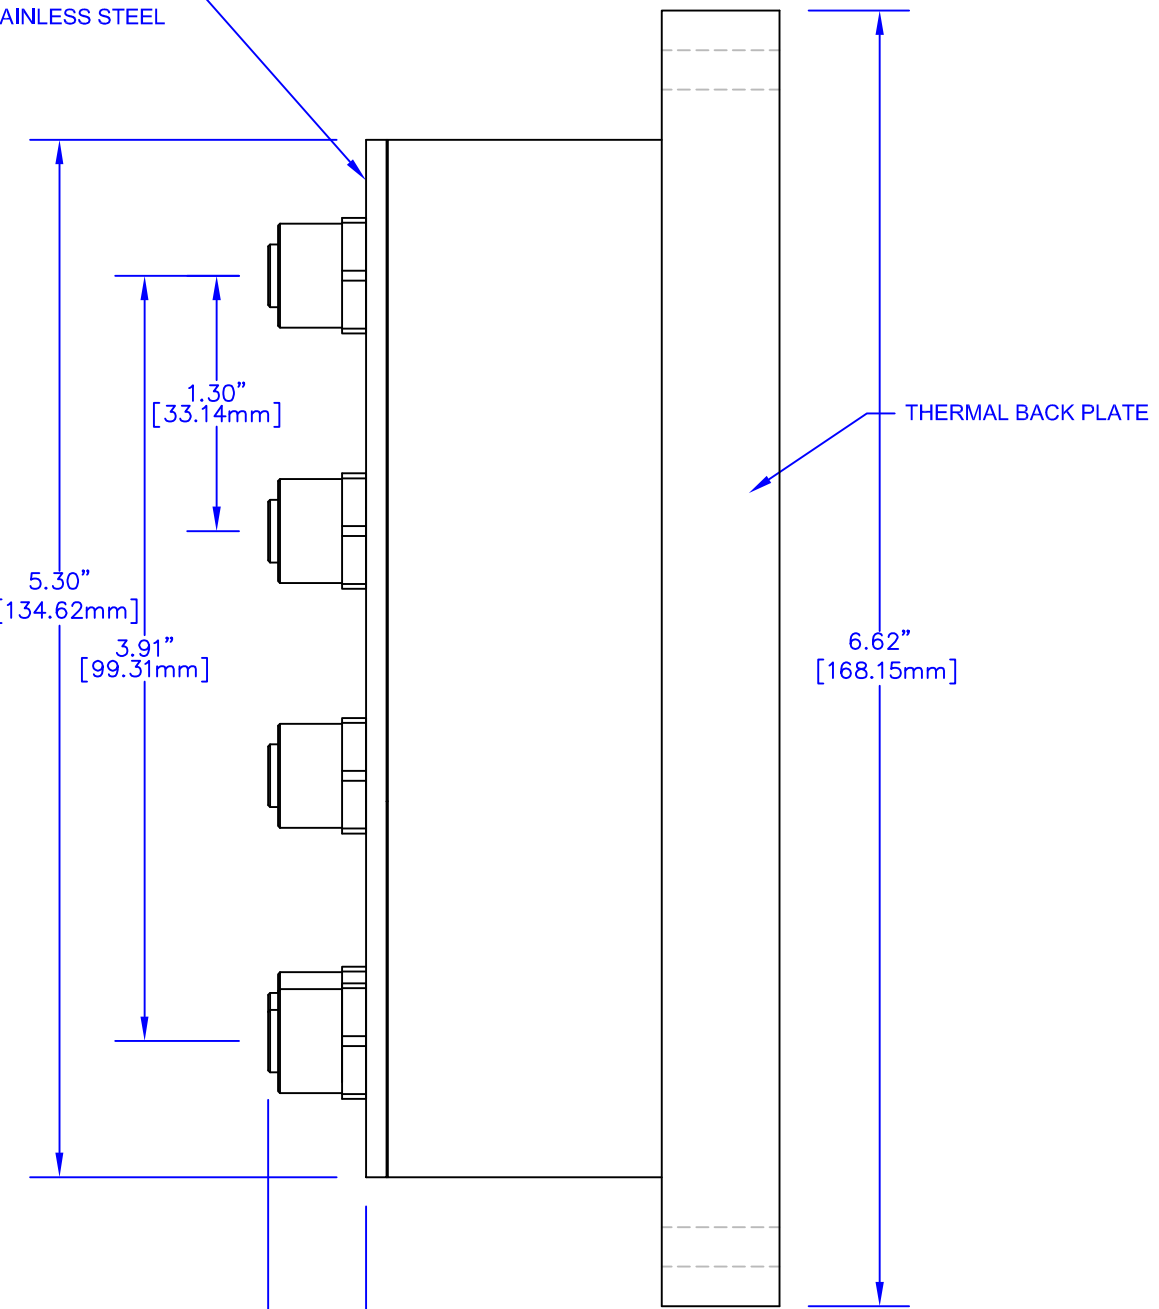

FRONT PLATE - 12 GAUGE
304 STAINLESS STEEL

THERMAL BACK PLATE

716M12

N-TRON
THE INDUSTRIAL NETWORK COMPANY
820 S. University Blvd, Suite 4E - Mobile, Alabama 36609-7862
Phone: 251-342-2164 - www.n-tron.com - Fax: 251-342-6353
Date: 06-21-2012 Drawn By: G.R.S.
File Name: 716M12-ReferenceDrawing.dwg Scale: 1" = 1"

Note: The dimensions shown on this drawing are intended for general reference only.