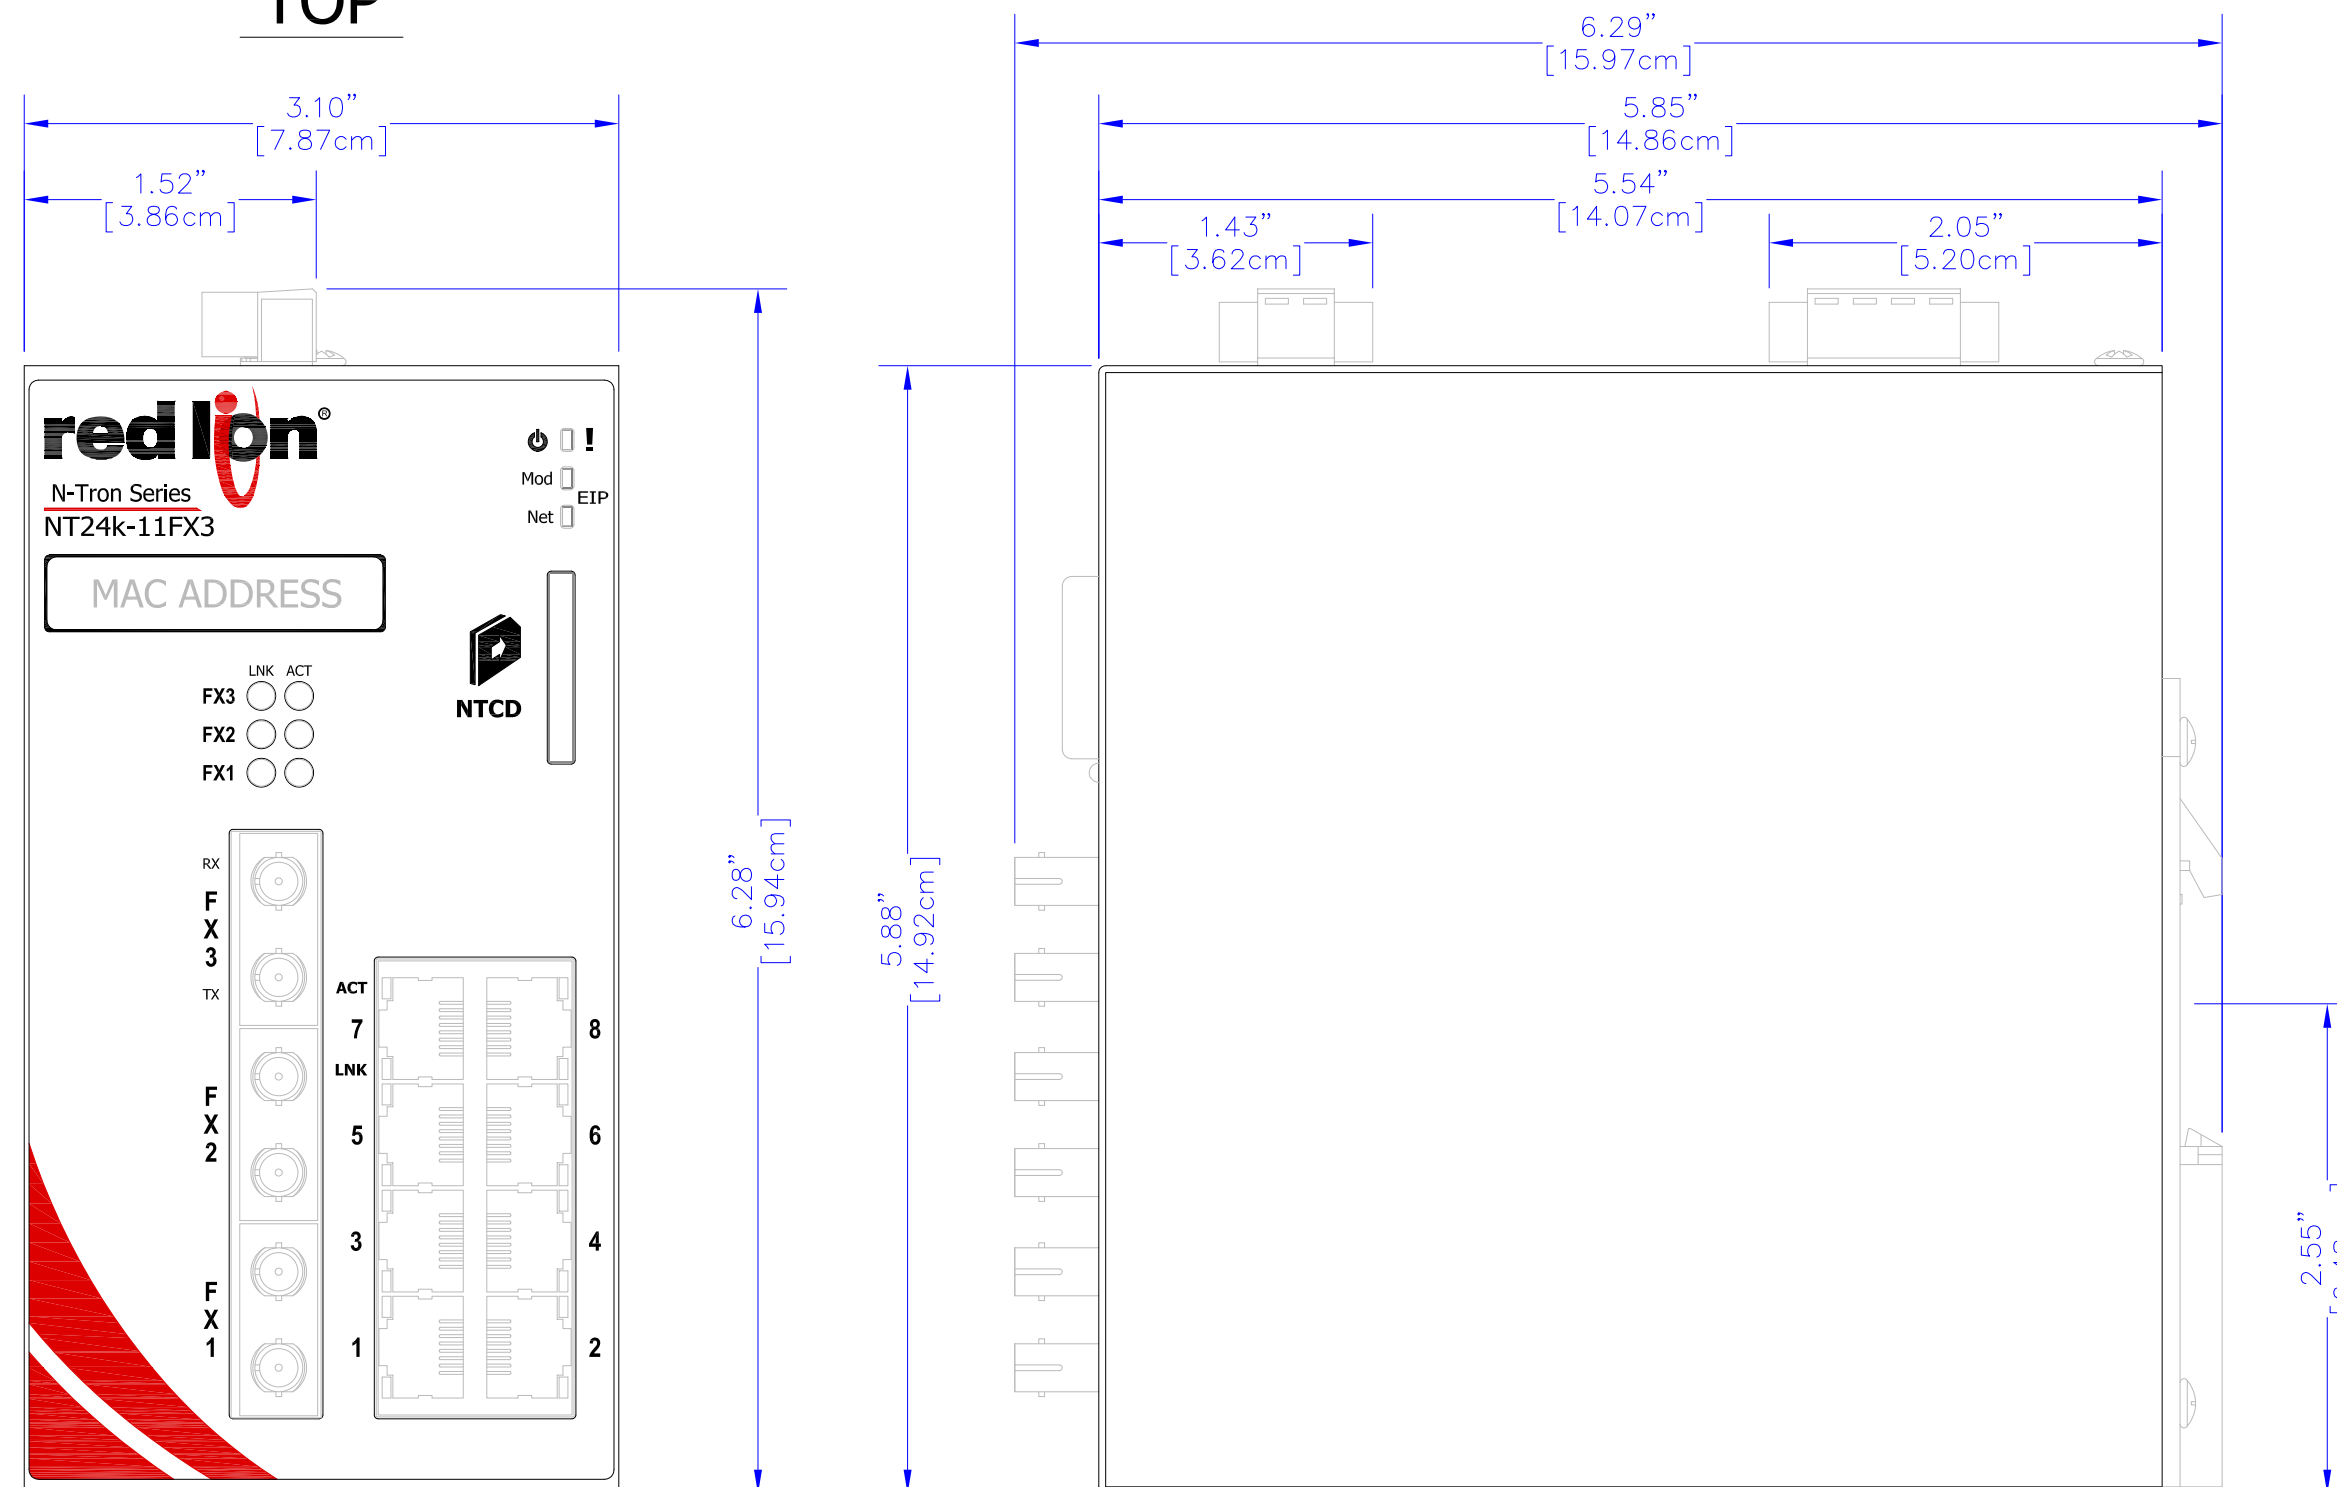

TOP

FRONT

RIGHT

NT24k-11FX3

3101 International Drive, Building No. 6 - Mobile, Alabama 36606
 Phone: 251-342-2164 - www.redlion.net - Fax: 251-342-6353
 Date: 03-06-2015 Drawn By: G.R.S.
 File Name: NT24k-11FX3-ReferenceDrawing.dwg Scale: 1" = 1"

Note: The dimensions shown on this drawing are intended for general reference only. Refer to the User Guide for optional accessories and mounting solutions.