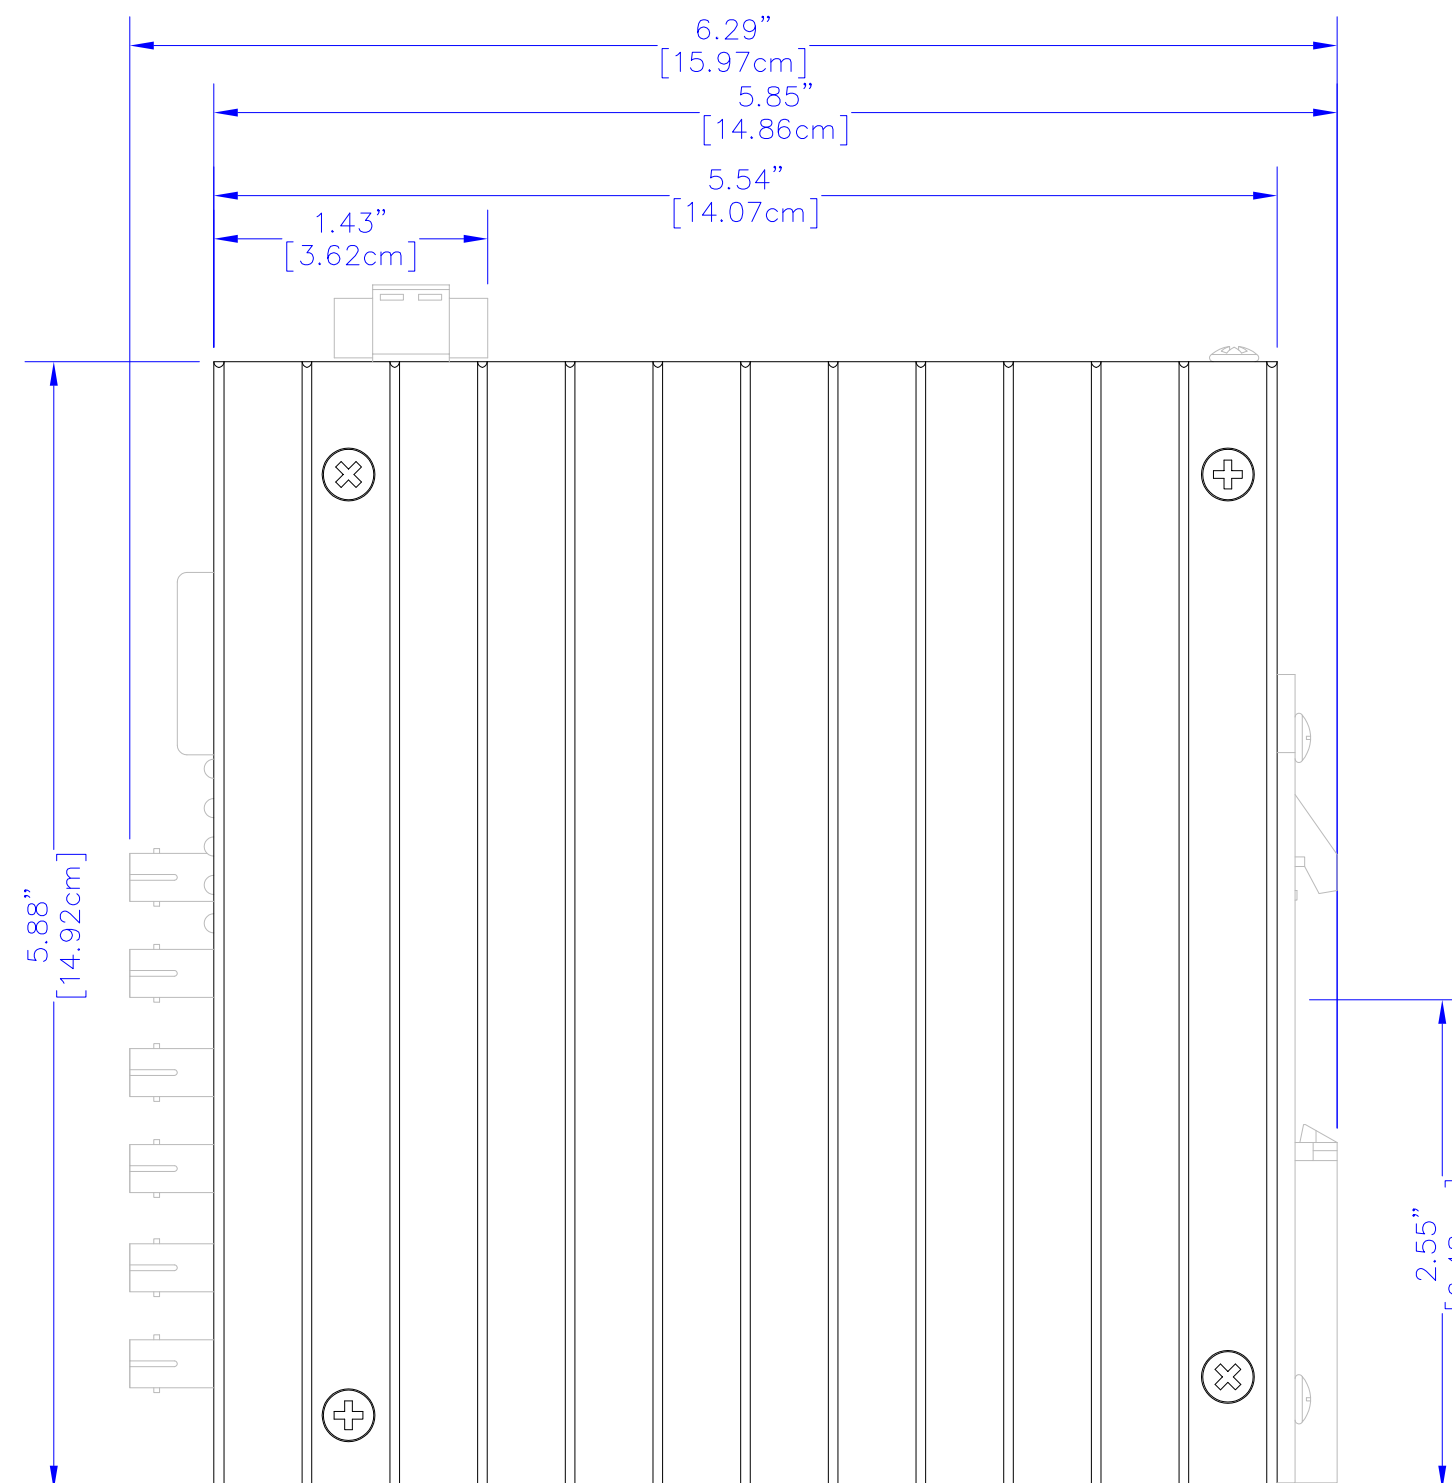

**TOP**

**FRONT**

**RIGHT**

**NT24k-11FX3-POE**

3101 International Drive, Building No. 6 - Mobile, Alabama 36606  
 Phone: 251-342-2164 - www.redlion.net - Fax: 251-342-6353  
 Date: 03-10-2015 Drawn By: G.R.S.  
 File Name: NT24k-11FX3-POE-ReferenceDrawing.dwg Scale: 1" = 1"

Note: The dimensions shown on this drawing are intended for general reference only. Refer to the User Guide for optional accessories and mounting solutions.