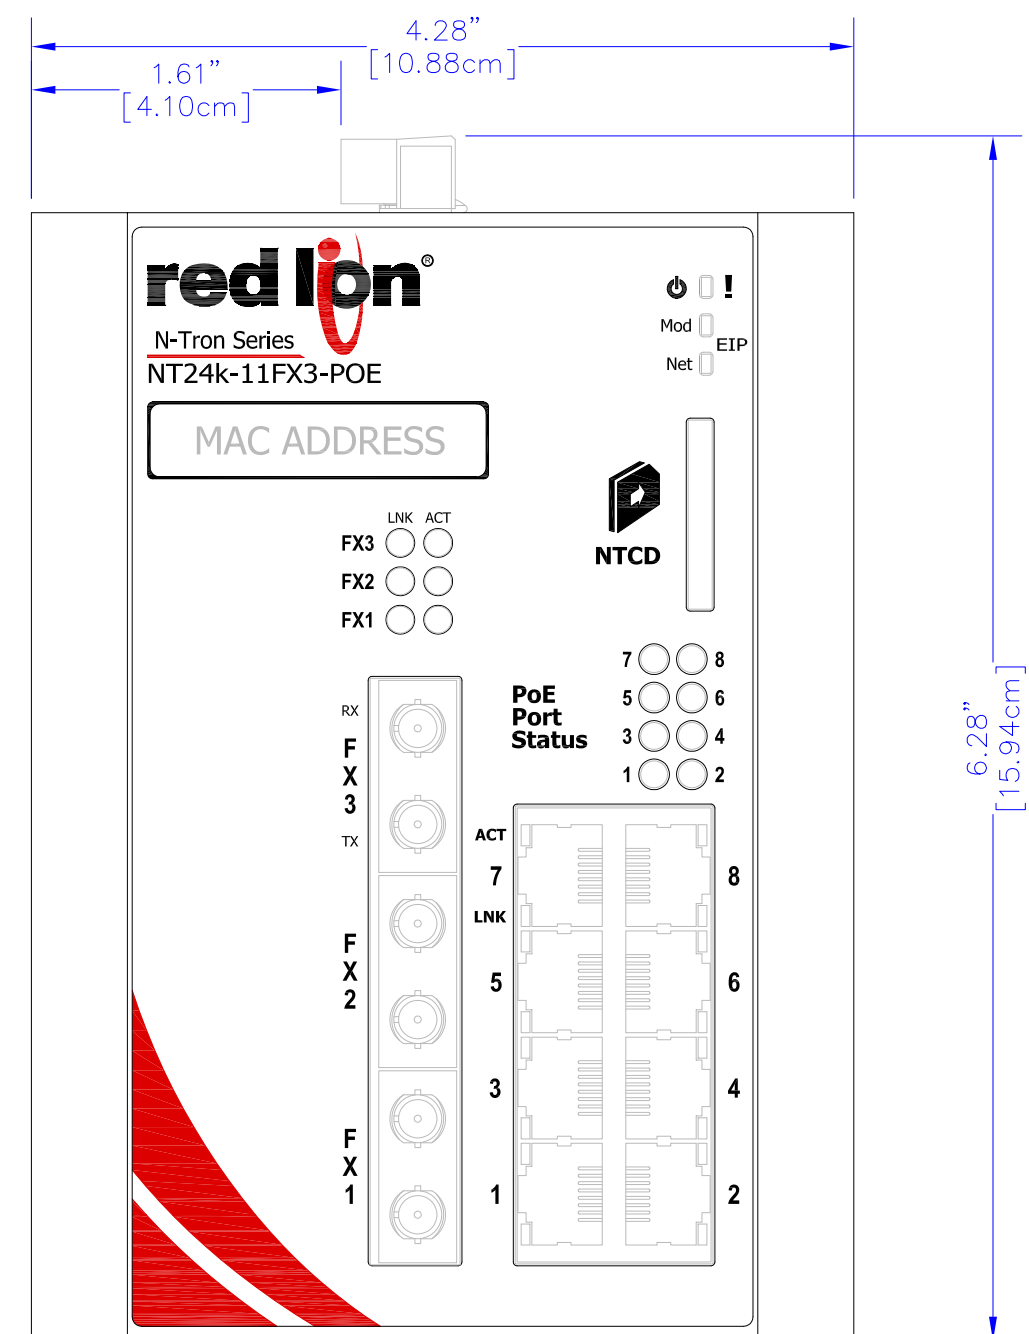

**TOP**

**FRONT**

**RIGHT**

**NT24k-11FX3-POE**

3101 International Drive, Building No. 6 - Mobile, Alabama 36606  
 Phone: 251-342-2164 - www.redlion.net - Fax: 251-342-6353  
 Date: 03-10-2015 Drawn By: G.R.S.  
 File Name: NT24k-11FX3-POE-ReferenceDrawing.dwg Scale: 1" = 1"

Note: The dimensions shown on this drawing are intended for general reference only. Refer to the User Guide for optional accessories and mounting solutions.