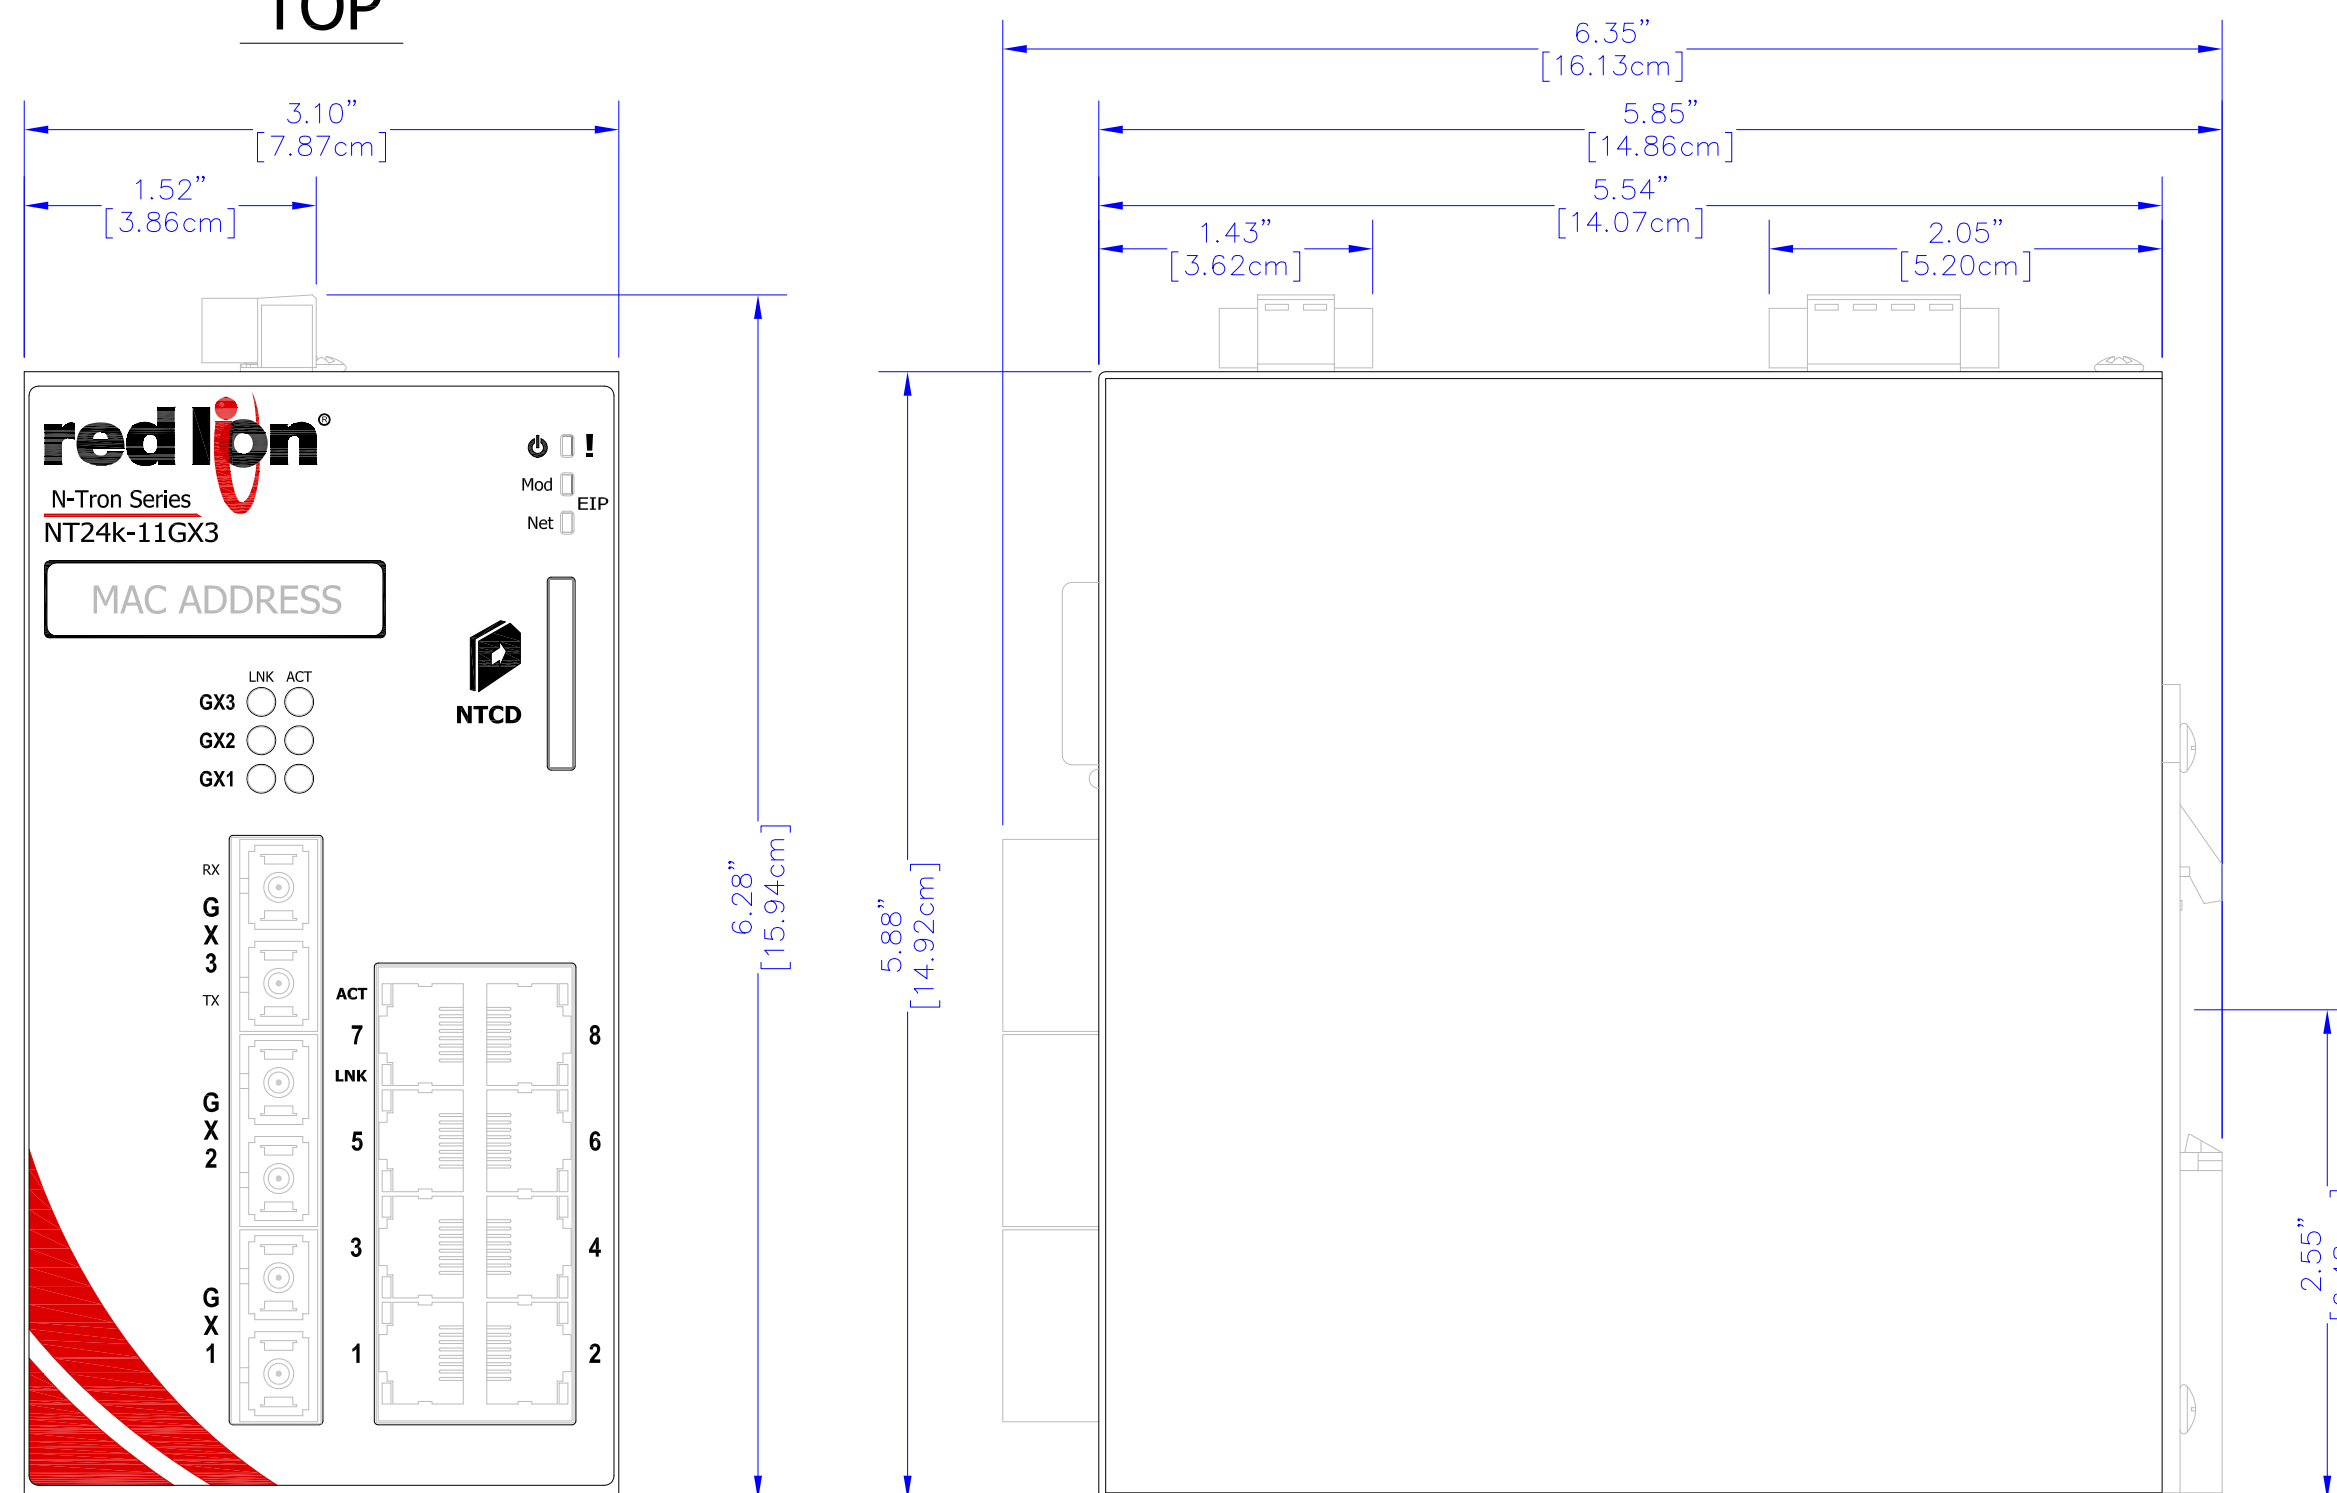

TOP

FRONT

RIGHT

NT24k-11GX3

3101 International Drive, Building No. 6 - Mobile, Alabama 36606
 Phone: 251-342-2164 - www.redlion.net - Fax: 251-342-6353
 Date: 03-06-2015 Drawn By: G.R.S.
 File Name: NT24k-11GX3-ReferenceDrawing.dwg Scale: 1" = 1"

Note: The dimensions shown on this drawing are intended for general reference only. Refer to the User Guide for optional accessories and mounting solutions.