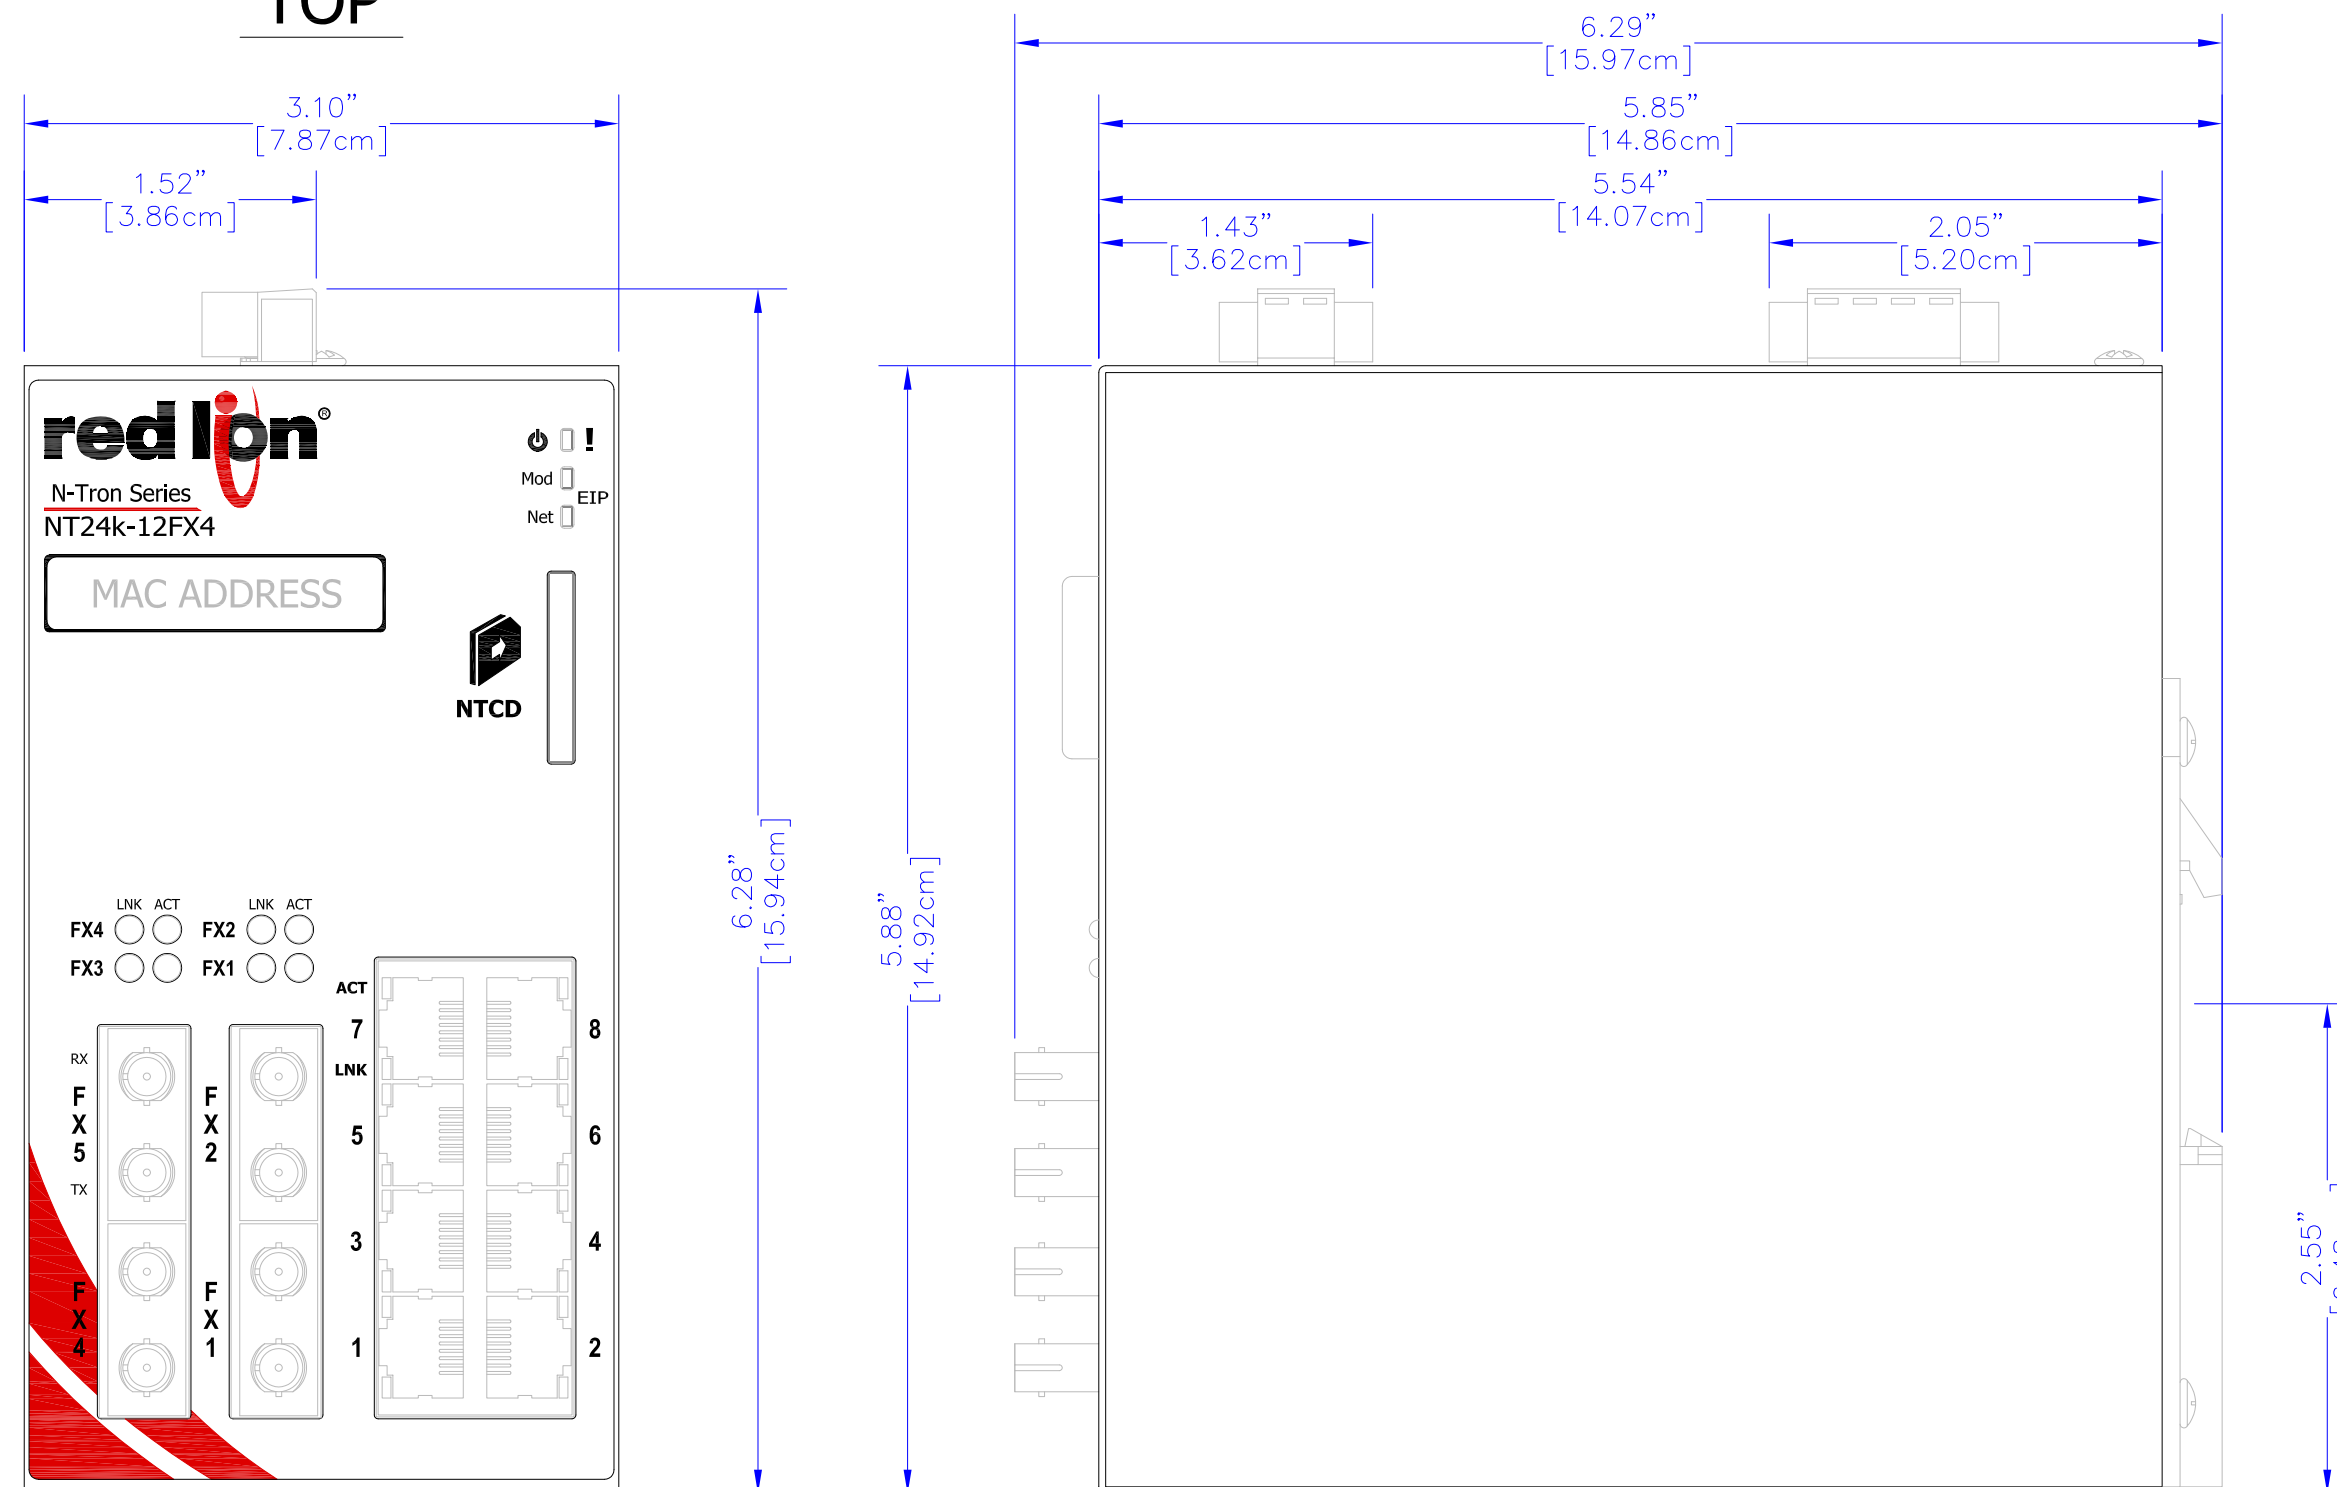

TOP

FRONT

RIGHT

NT24k-12FX4

3101 International Drive, Building No. 6 - Mobile, Alabama 36606
 Phone: 251-342-2164 - www.redlion.net - Fax: 251-342-6353
 Date: 03-06-2015 Drawn By: G.R.S.
 File Name: NT24k-12FX4-ReferenceDrawing.dwg Scale: 1" = 1"

Note: The dimensions shown on this drawing are intended for general reference only. Refer to the User Guide for optional accessories and mounting solutions.