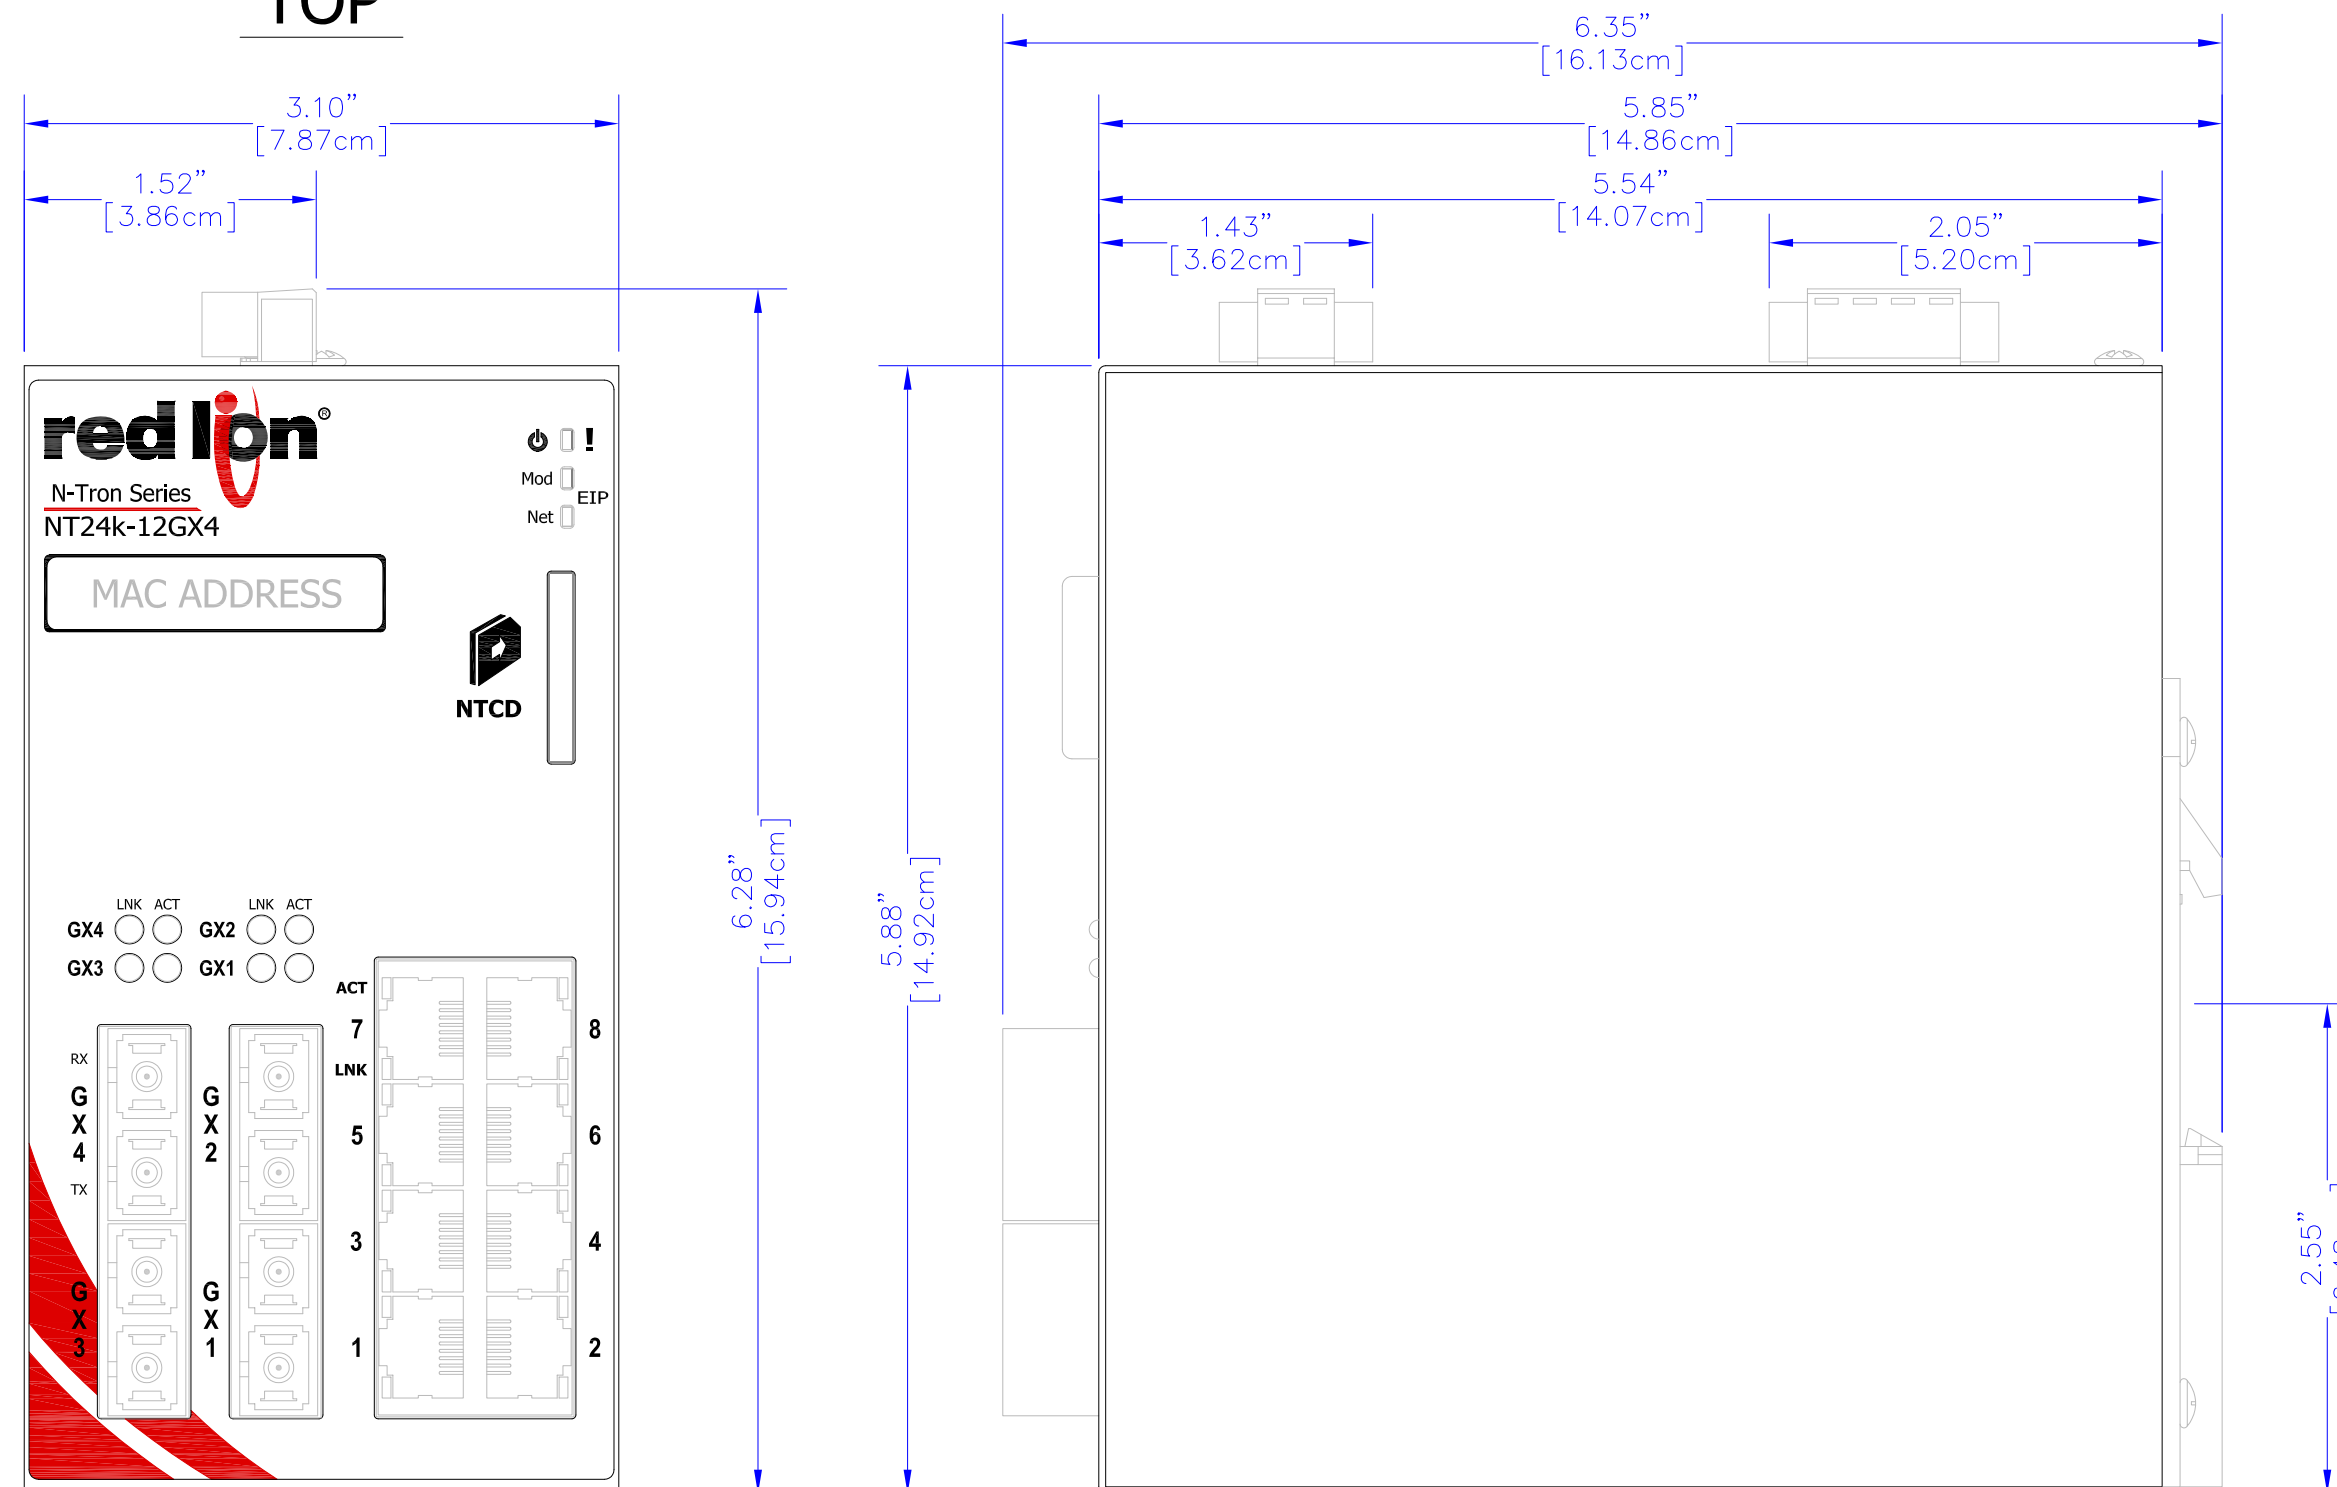

TOP

FRONT

RIGHT

NT24k-12GX4

3101 International Drive, Building No. 6 - Mobile, Alabama 36606
 Phone: 251-342-2164 - www.redlion.net - Fax: 251-342-6353
 Date: 03-06-2015 Drawn By: G.R.S.
 File Name: NT24k-12GX4-ReferenceDrawing.dwg Scale: 1" = 1"

Note: The dimensions shown on this drawing are intended for general reference only. Refer to the User Guide for optional accessories and mounting solutions.