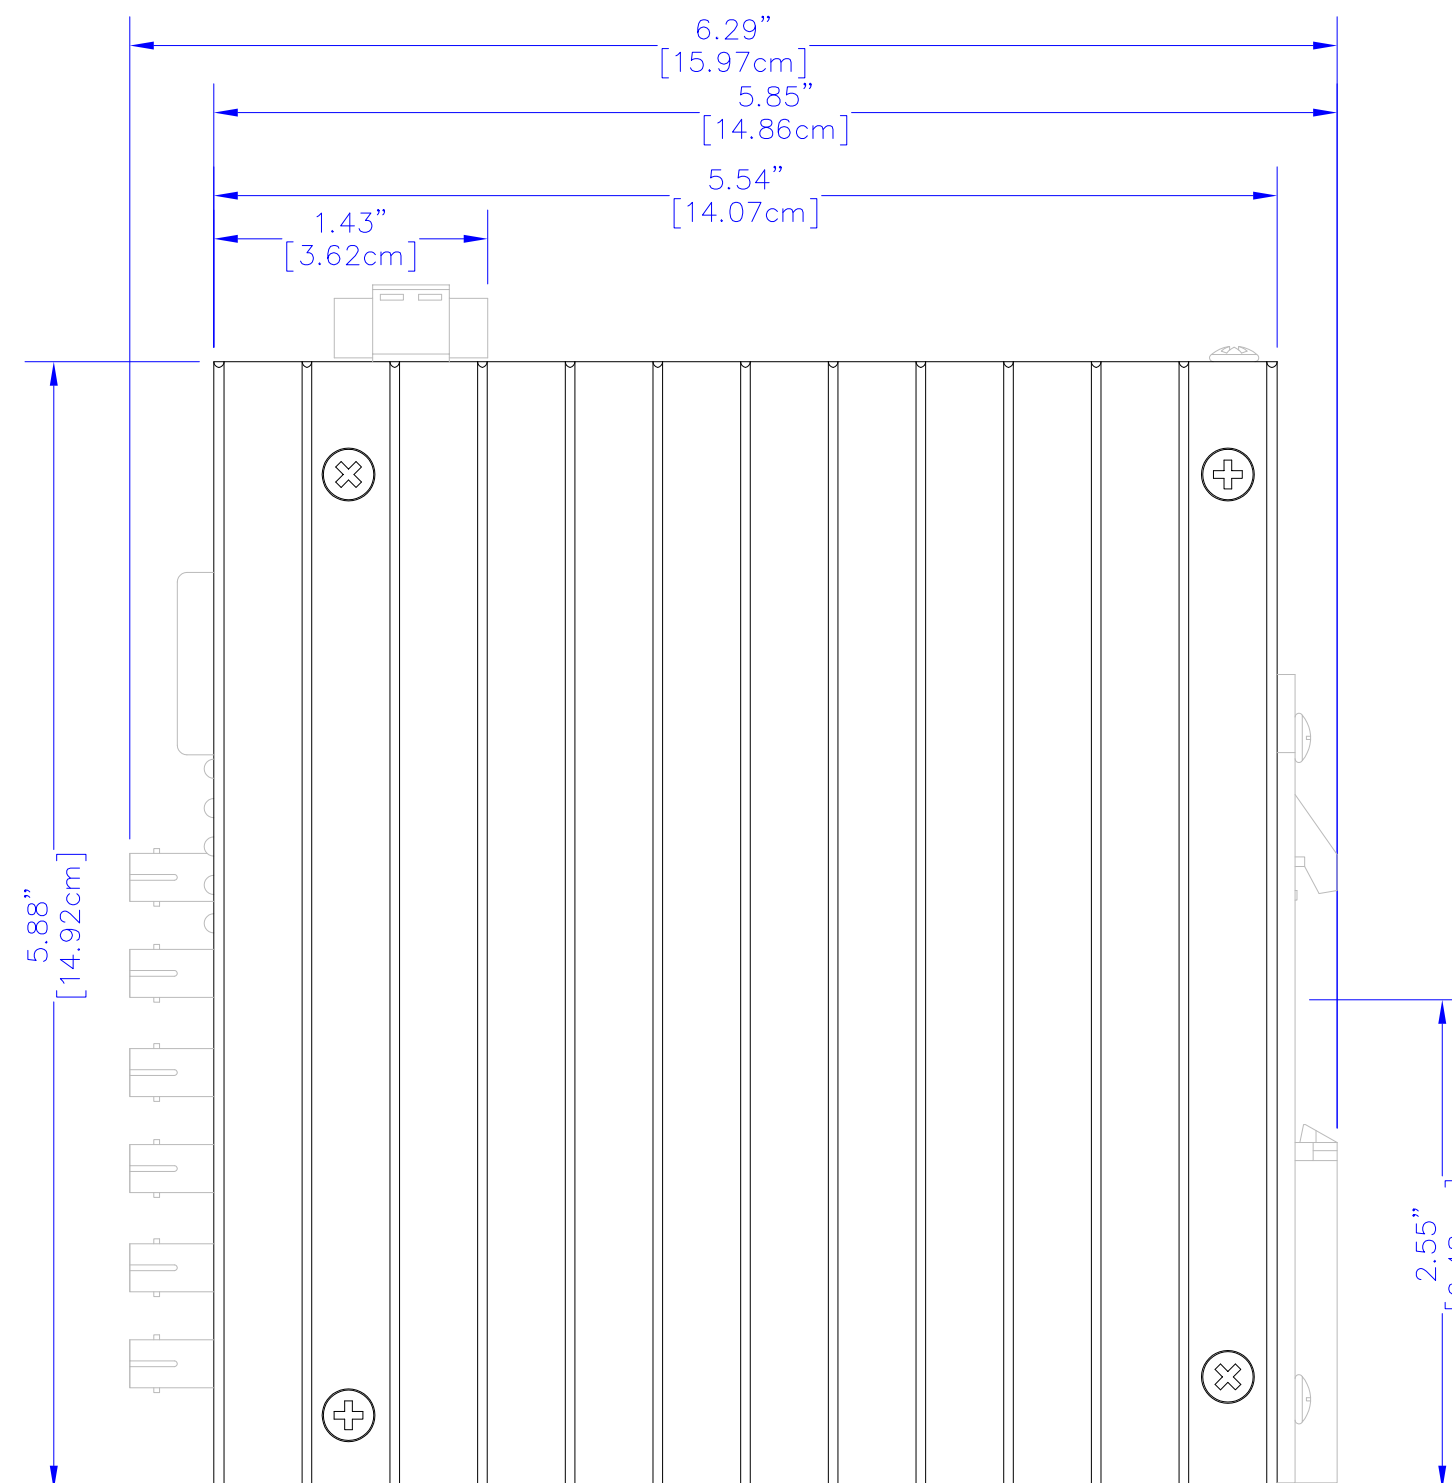

TOP

FRONT

RIGHT

NT24k-14FX6-POE

3101 International Drive, Building No. 6 - Mobile, Alabama 36606
 Phone: 251-342-2164 - www.redlion.net - Fax: 251-342-6353
 Date: 03-10-2015 Drawn By: G.R.S.
 File Name: NT24k-14FX6-POE-ReferenceDrawing.dwg Scale: 1" = 1"

Note: The dimensions shown on this drawing are intended for general reference only. Refer to the User Guide for optional accessories and mounting solutions.