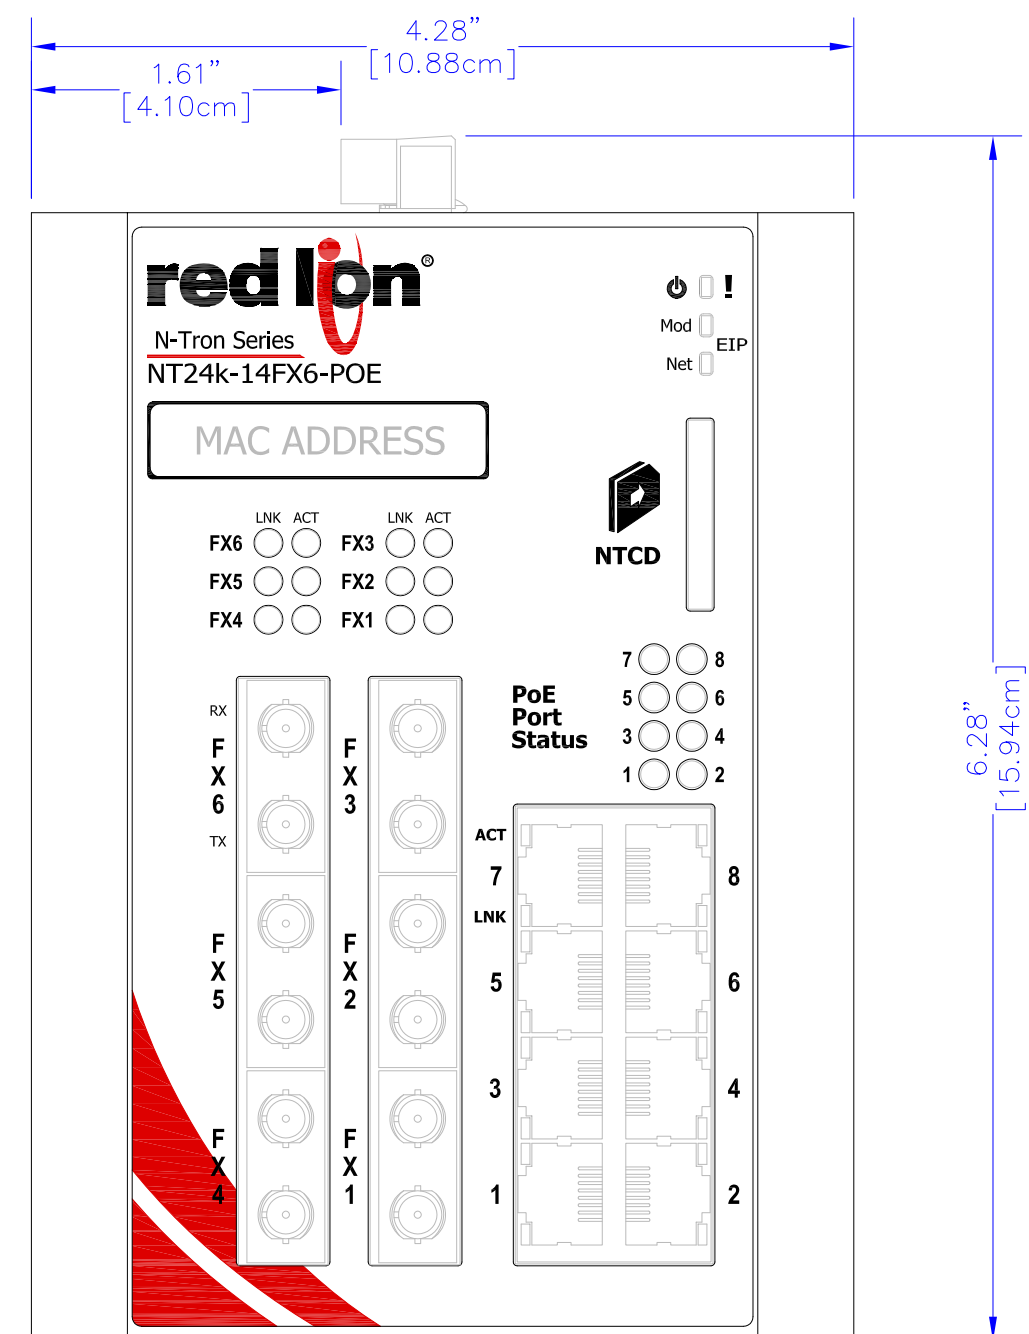

TOP

FRONT

RIGHT

NT24k-14FX6-POE

3101 International Drive, Building No. 6 - Mobile, Alabama 36606
 Phone: 251-342-2164 - www.redlion.net - Fax: 251-342-6353
 Date: 03-10-2015 Drawn By: G.R.S.
 File Name: NT24k-14FX6-POE-ReferenceDrawing.dwg Scale: 1" = 1"

Note: The dimensions shown on this drawing are intended for general reference only. Refer to the User Guide for optional accessories and mounting solutions.