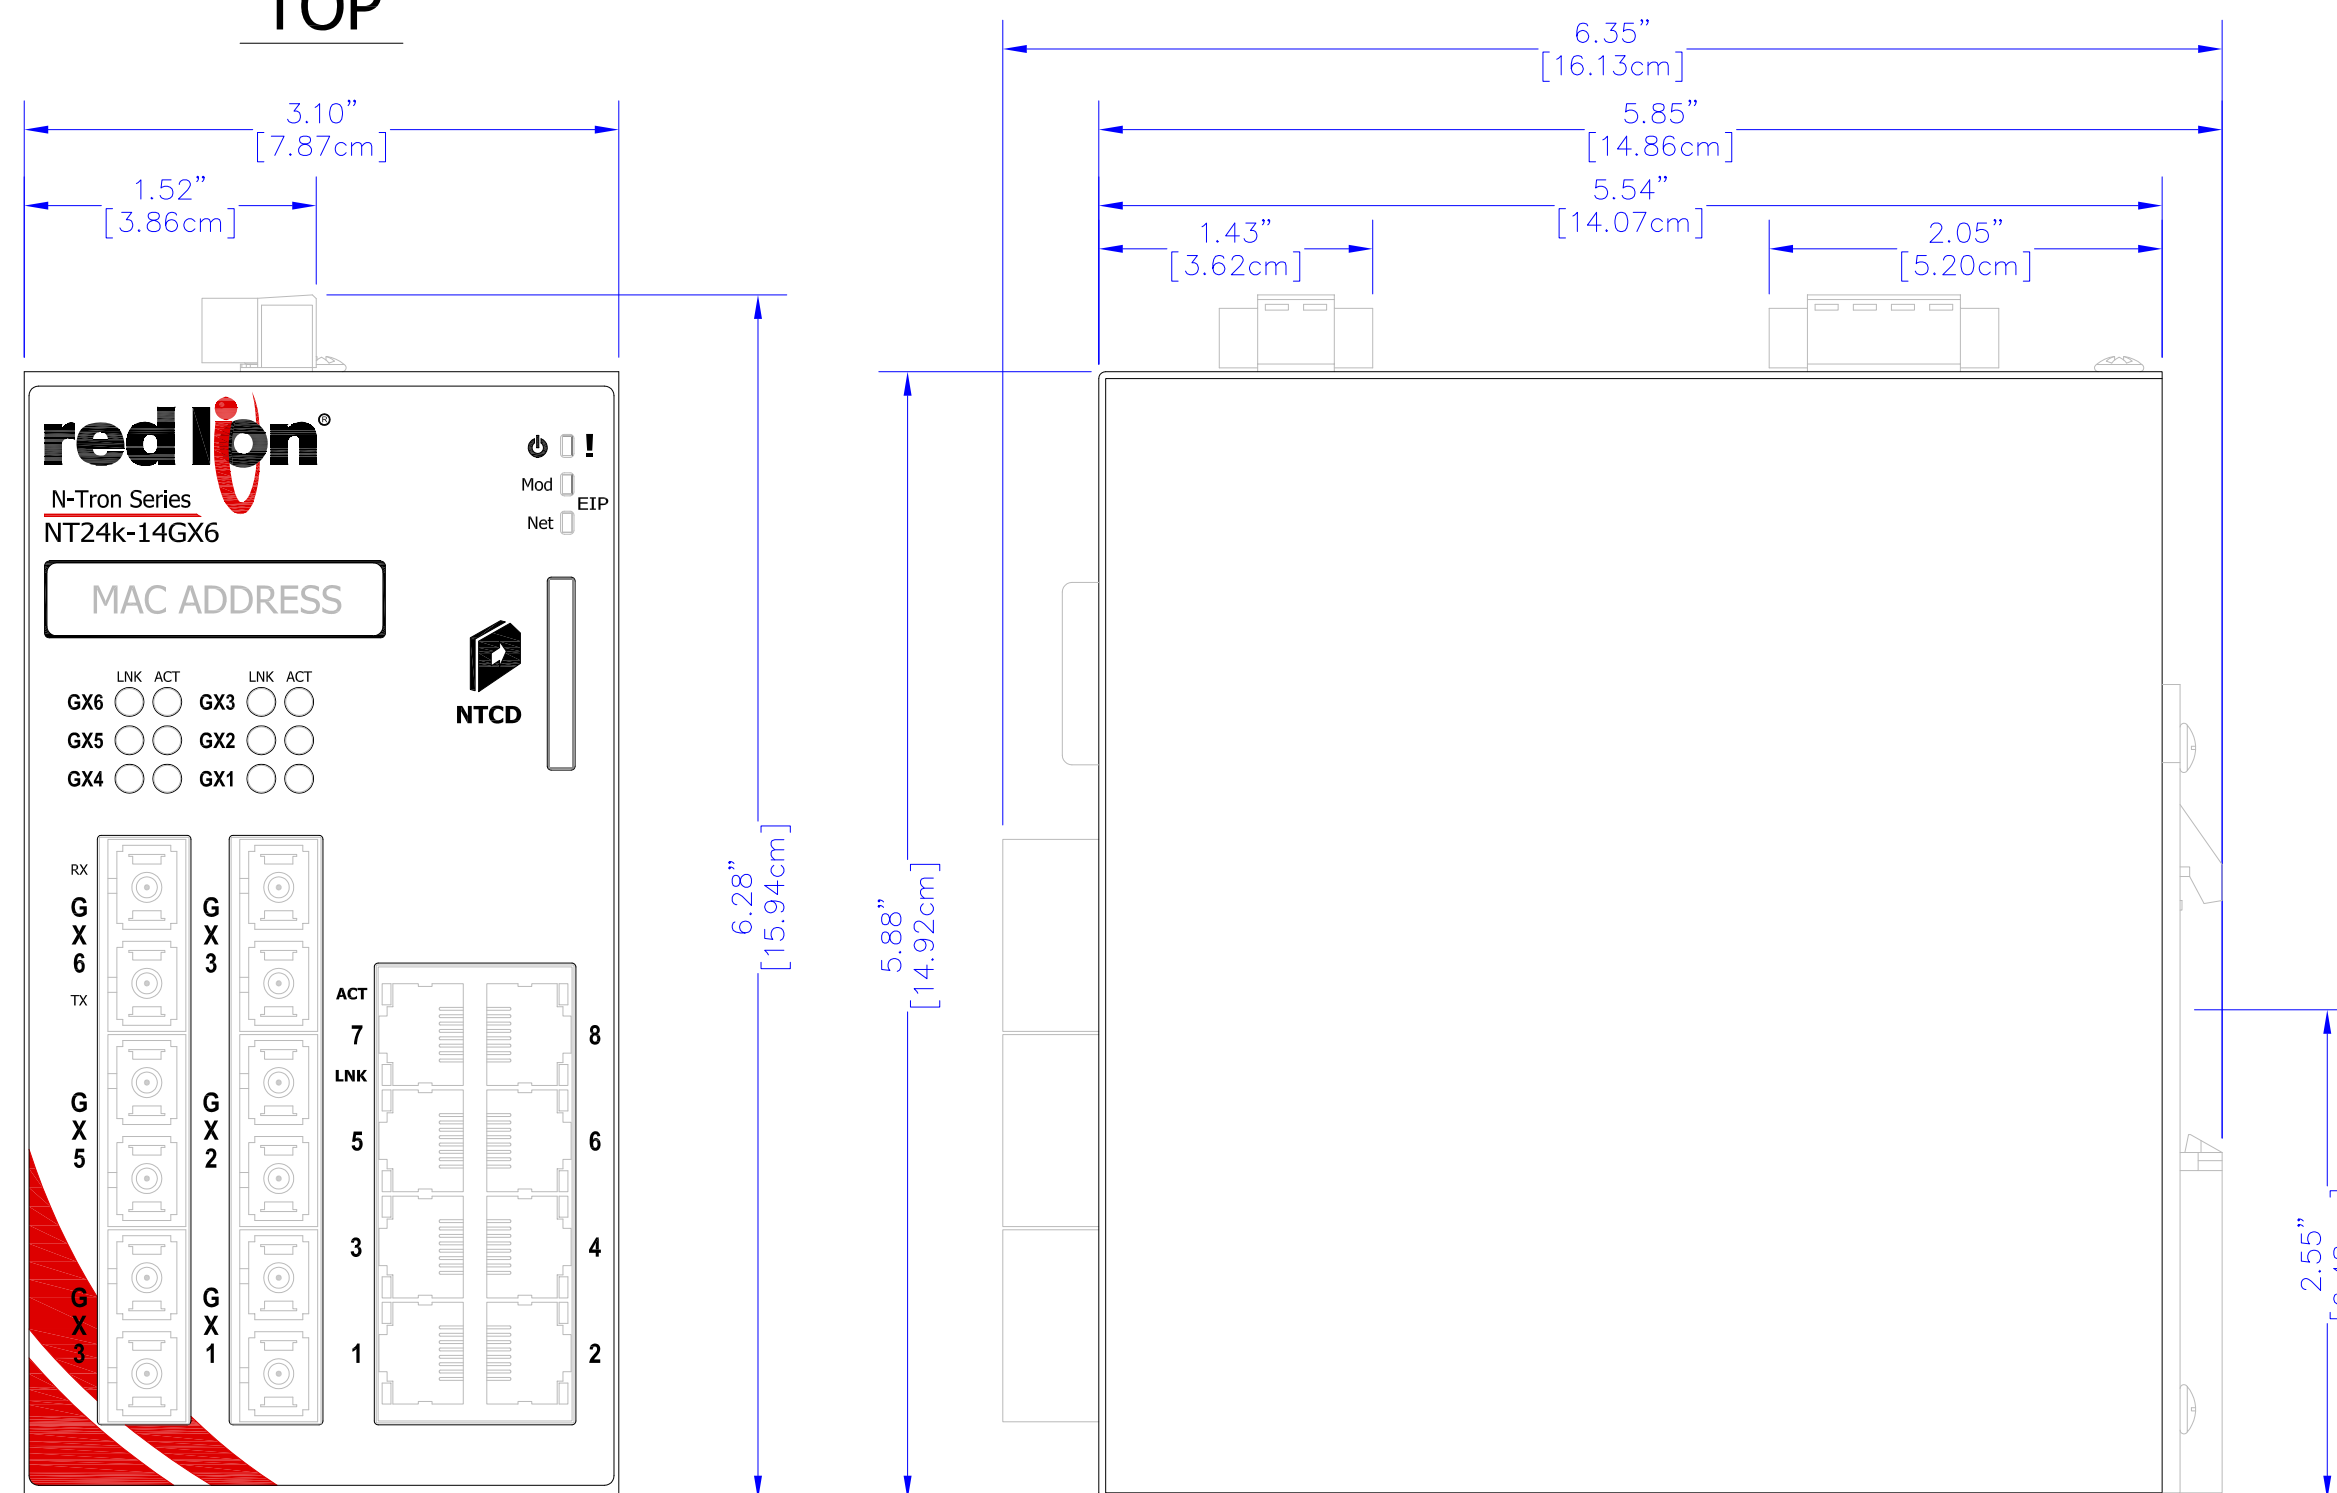

TOP

FRONT

RIGHT

NT24k-14GX6

3101 International Drive, Building No. 6 - Mobile, Alabama 36606
 Phone: 251-342-2164 - www.redlion.net - Fax: 251-342-6353
 Date: 03-06-2015 Drawn By: G.R.S.
 File Name: NT24k-14GX6-ReferenceDrawing.dwg Scale: 1" = 1"

Note: The dimensions shown on this drawing are intended for general reference only. Refer to the User Guide for optional accessories and mounting solutions.