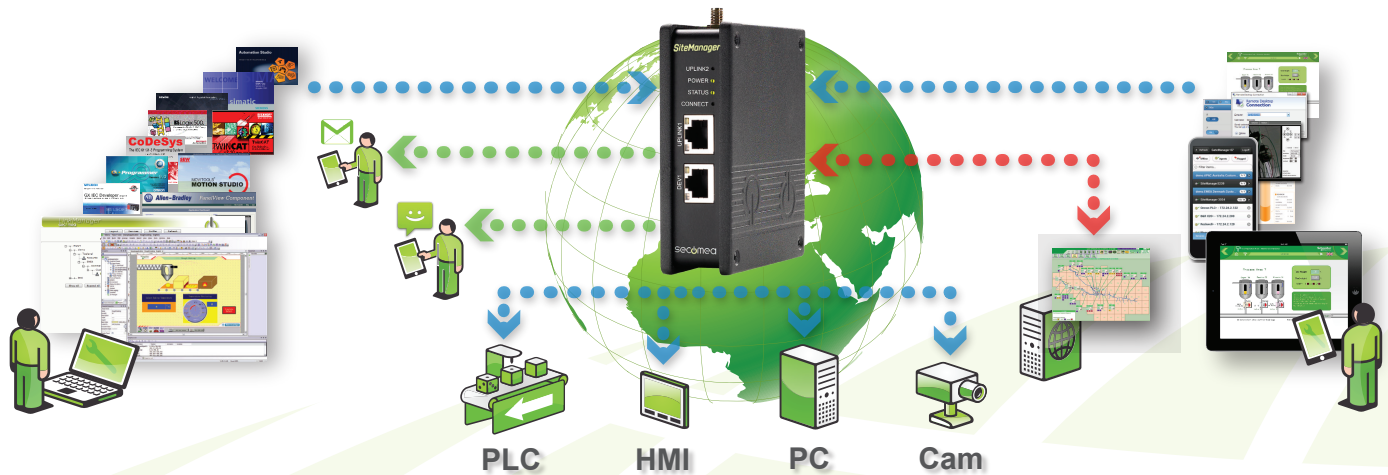

Use the WiFi for connecting to the Internet via a local access point or to operate the device as a WiFi access point via an external USB WiFi adapter.

Optionally access the Internet via a standard 4G/3G/GPRS modem* installed in the USB port.

* (Available from release 6.0, Q2 2015)

WWW.SECOMEA.COM

sec^omea

Unique specifications

SiteManager Hardware		SiteManager 1029/3229	SiteManager 1039/3239	SiteManager 1149/3349	SiteManager 1429/3429	SiteManager 1439/3439
Internet access	3G/GPRS-EDGE	Via USB	Integrated	Via USB	Via USB	Integrated
	Ethernet	Yes	Yes	Yes	Yes	Yes
	Wifi	Via USB	Via USB	Integrated	Via USB	Via USB
WIFI access point support		No	No	Yes	No	No
I/O ports (Input/Output)		2/2	2/2	2/2	2/2	2/2
Managed Ethernet device ports		1	1	1	4	4
Device access via Serial port		Yes	Yes	Yes	Yes	Yes
Device access via USB port		Yes	Yes	Yes	Yes	Yes
DIN mountable		Yes	Yes	Yes	Yes	Yes
Number of Device Agents (default/max)	Model 10xx/14xx:	2/5	2/5	5/25	2/5	2/5
	Model 32xx/34xx:	5/100	5/100		5/100	5/100
Optional EasyTunnel VPN support		Yes	Yes	Yes	Yes	Yes
Use as data logging gateway		Yes	Yes	Yes	Yes	Yes
Use as SMS gateway (Serial and Ethernet)		No	Yes	No	No	Yes
Power feed		12-48 V/DC	12-48 V/DC	12-24 V/DC	12-48 V/DC	12-48 V/DC