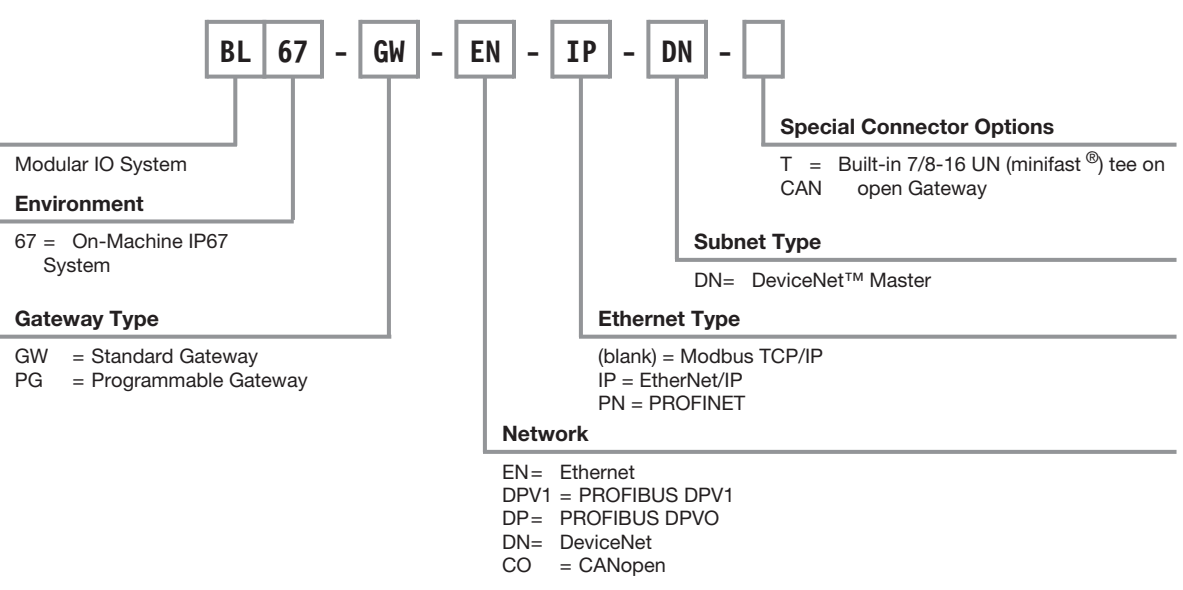

Network I/O and Media Part Number Keys

On-Machine Modular I/O

BL67 Gateways Part Number Key

BL67 Slices Part Number Key

BL67 Bases Part Number Key

On-Machine Flexible Block I/O

piconet I/O System Part Number Key

BL Compact Part Number Key

On-Machine Block I/O

Ethernet, PROFIBUS® DP AIM Station Part Number Key

DeviceNet™, AS-I® AIM Station Part Number Key

In-Cabinet Modular I/O

BL20 Gateways Part Number Key

BL20 Slices Part Number Key

BL20 Bases Part Number Key

In-Cabinet Block I/O

AIM Stations Part Number Key

RFID System - BL ident - Standard Format

RFID Transceivers Part Number Key

RFID Tags Part Number Key

Ethernet Switches

Ethernet Switches Part Number Key