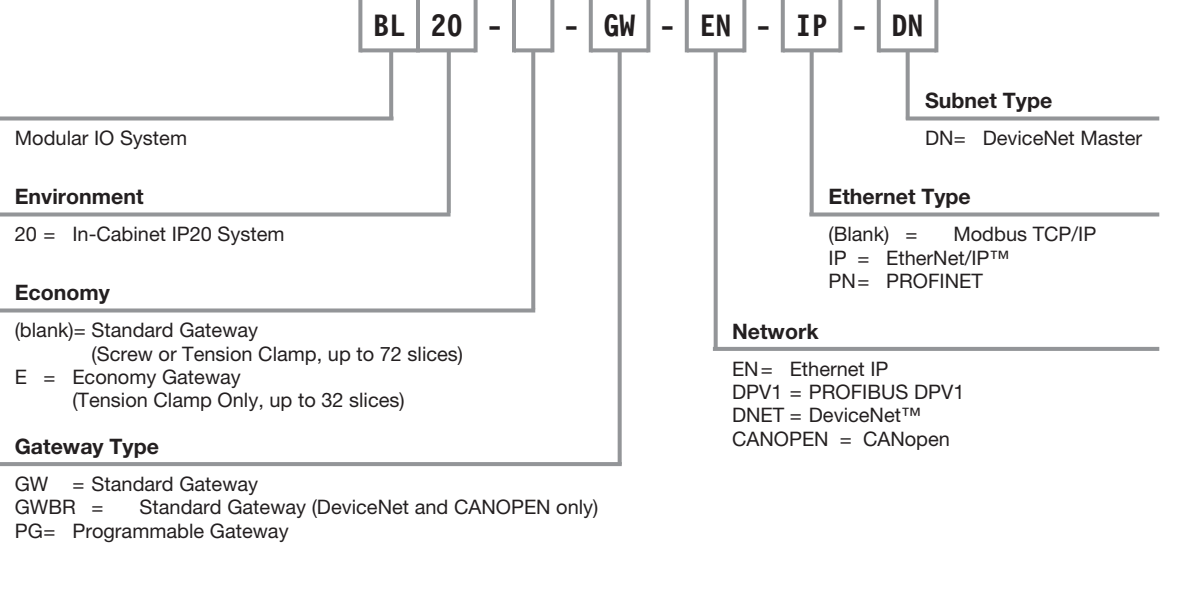

BL Compact Part Number Key

On-Machine Block I/O

Ethernet, PROFIBUS® DP AIM Station Part Number Key

DeviceNet™, AS-I® AIM Station Part Number Key

In-Cabinet Modular I/O

BL20 Gateways Part Number Key

BL20 Slices Part Number Key

BL20 Bases Part Number Key

In-Cabinet Block I/O

AIM Stations Part Number Key

RFID System - BL ident - Standard Format

RFID Transceivers Part Number Key

RFID Tags Part Number Key

Ethernet Switches

Ethernet Switches Part Number Key