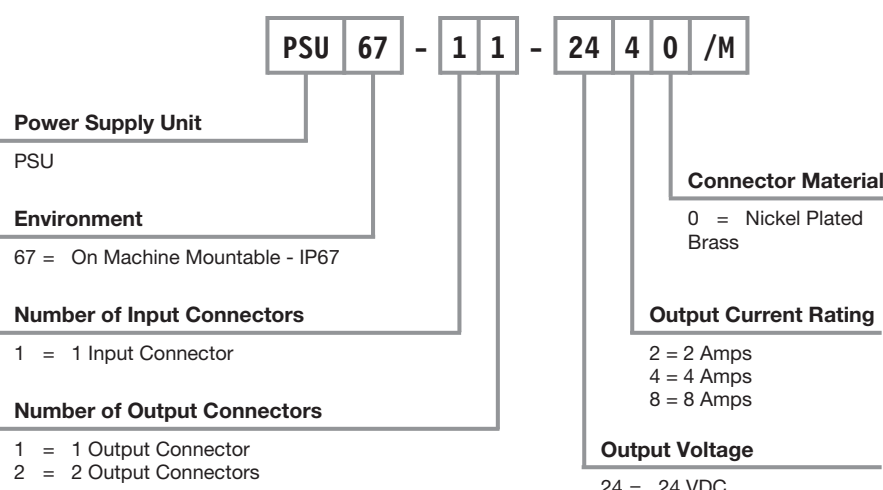

Power Supplies

Power Supplies Part Number Key