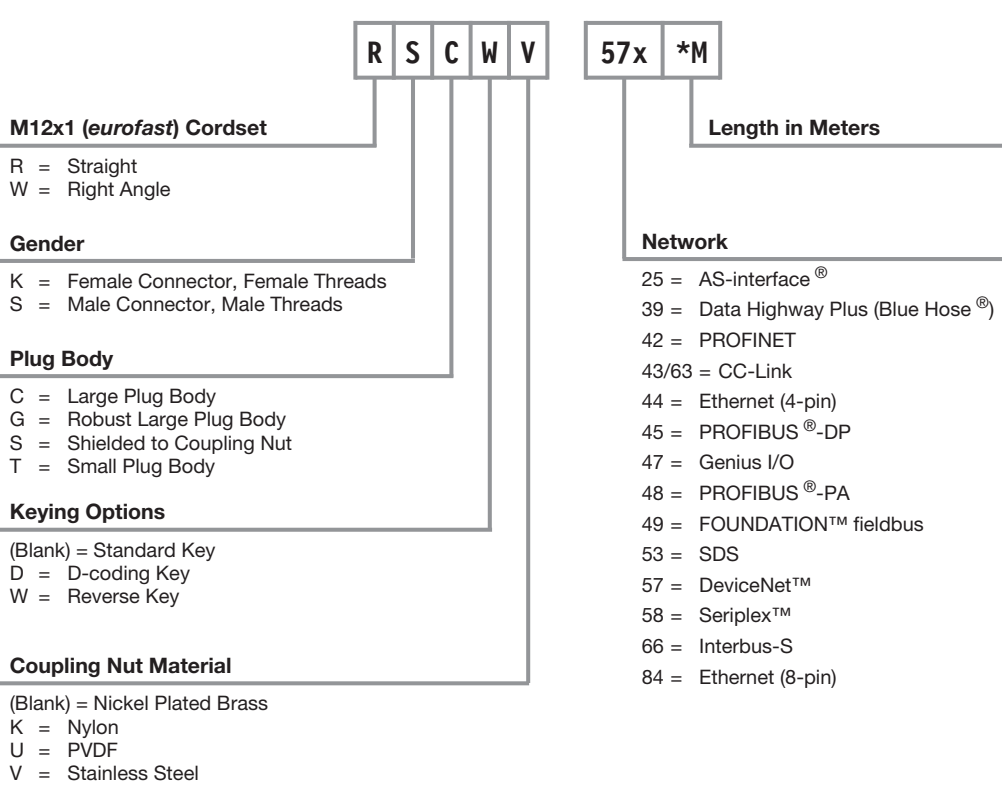

eurofast® Network Media

eurofast® Network Cordsets Part Number Key