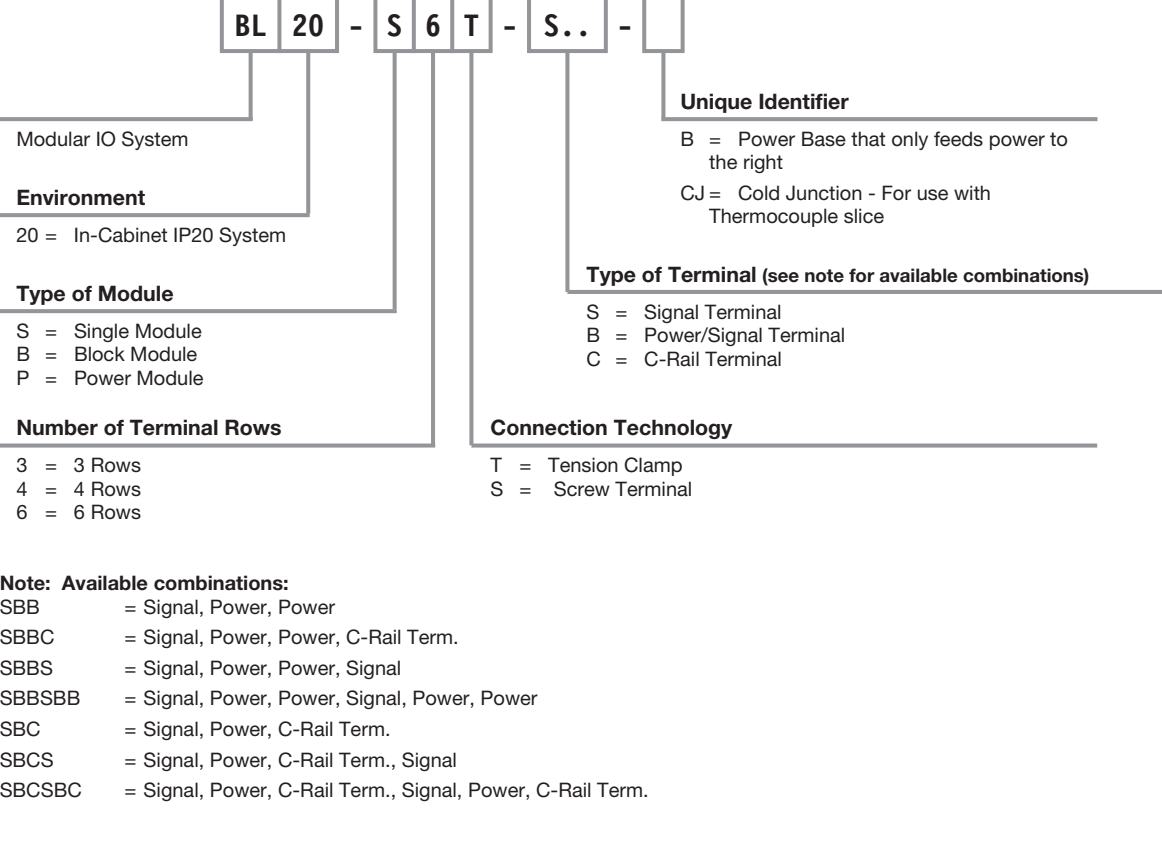

BL Compact Part Number Key

On-Machine Block I/O

Ethernet, PROFIBUS® DP AIM Station Part Number Key

DeviceNet™, AS-I® AIM Station Part Number Key

In-Cabinet Modular I/O

BL20 Gateways Part Number Key

BL20 Slices Part Number Key

BL20 Bases Part Number Key

In-Cabinet Block I/O

AIM Stations Part Number Key

RFID System - BL ident - Standard Format

RFID Transceivers Part Number Key

RFID Tags Part Number Key

Ethernet Switches

Ethernet Switches Part Number Key