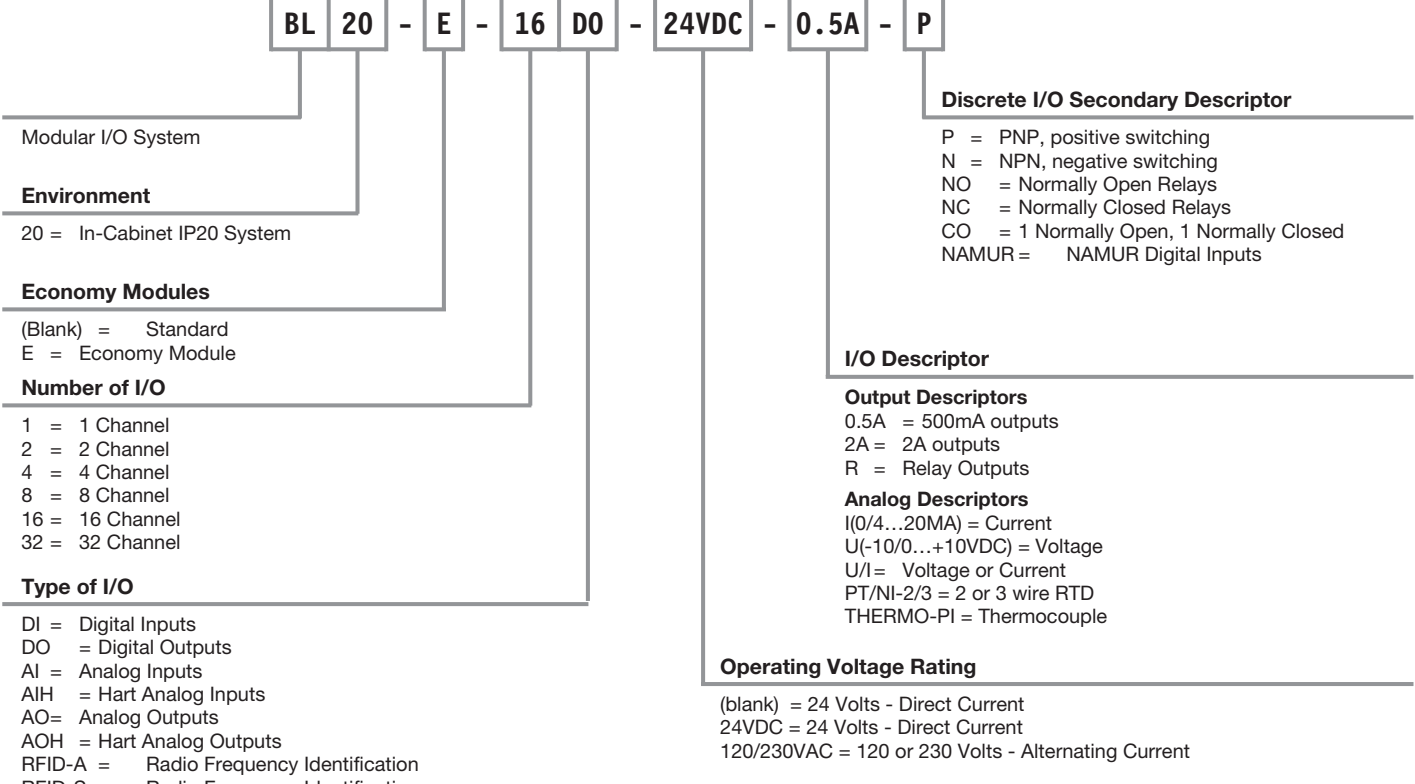

BL Compact Part Number Key

On-Machine Block I/O

Ethernet, PROFIBUS® DP AIM Station Part Number Key

DeviceNet™, AS-I® AIM Station Part Number Key

In-Cabinet Modular I/O

BL20 Gateways Part Number Key

BL20 Slices Part Number Key