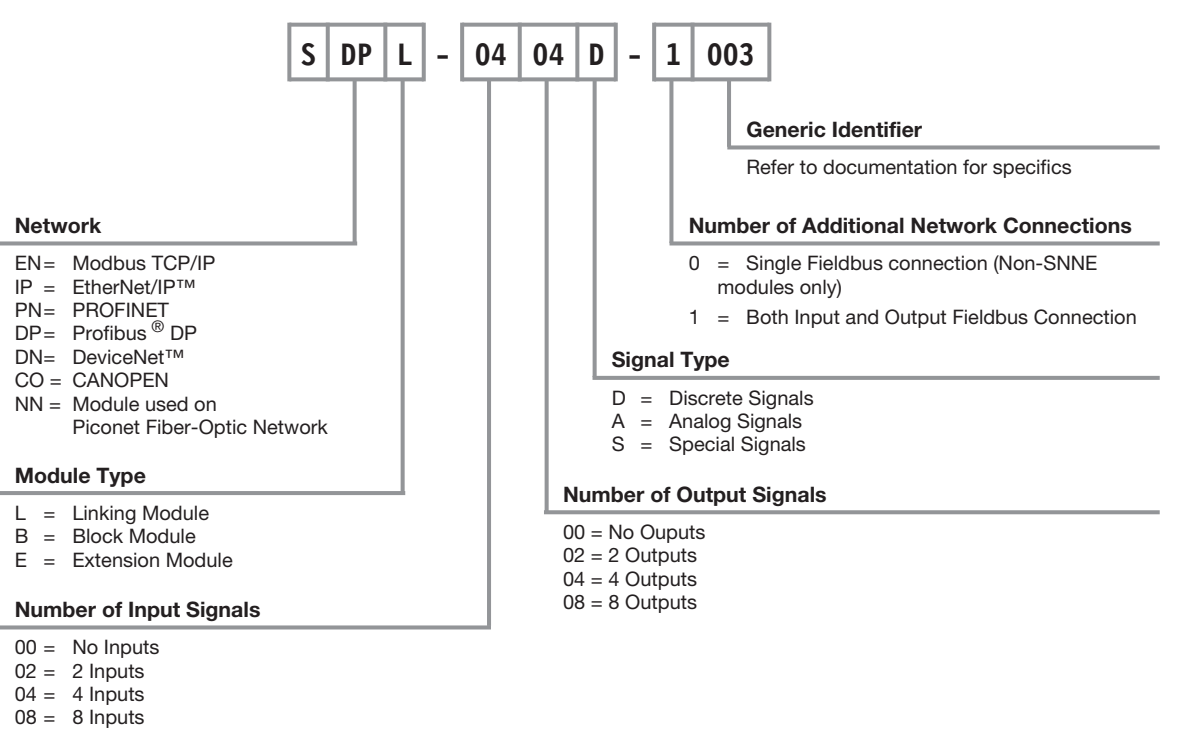

Network I/O and Media Part Number Keys

On-Machine Modular I/O

BL67 Gateways Part Number Key

BL67 Slices Part Number Key

BL67 Bases Part Number Key

On-Machine Flexible Block I/O

piconet I/O System Part Number Key

BL Compact Part Number Key

On-Machine Block I/O

Ethernet, PROFIBUS® DP AIM Station Part Number Key

DeviceNet™, AS-I® AIM Station Part Number Key

In-Cabinet Modular I/O

BL20 Gateways Part Number Key

BL20 Slices Part Number Key

BL20 Bases Part Number Key

In-Cabinet Block I/O

AIM Stations Part Number Key

RFID System - BL ident - Standard Format

RFID Transceivers Part Number Key

RFID Tags Part Number Key

Ethernet Switches

Ethernet Switches Part Number Key