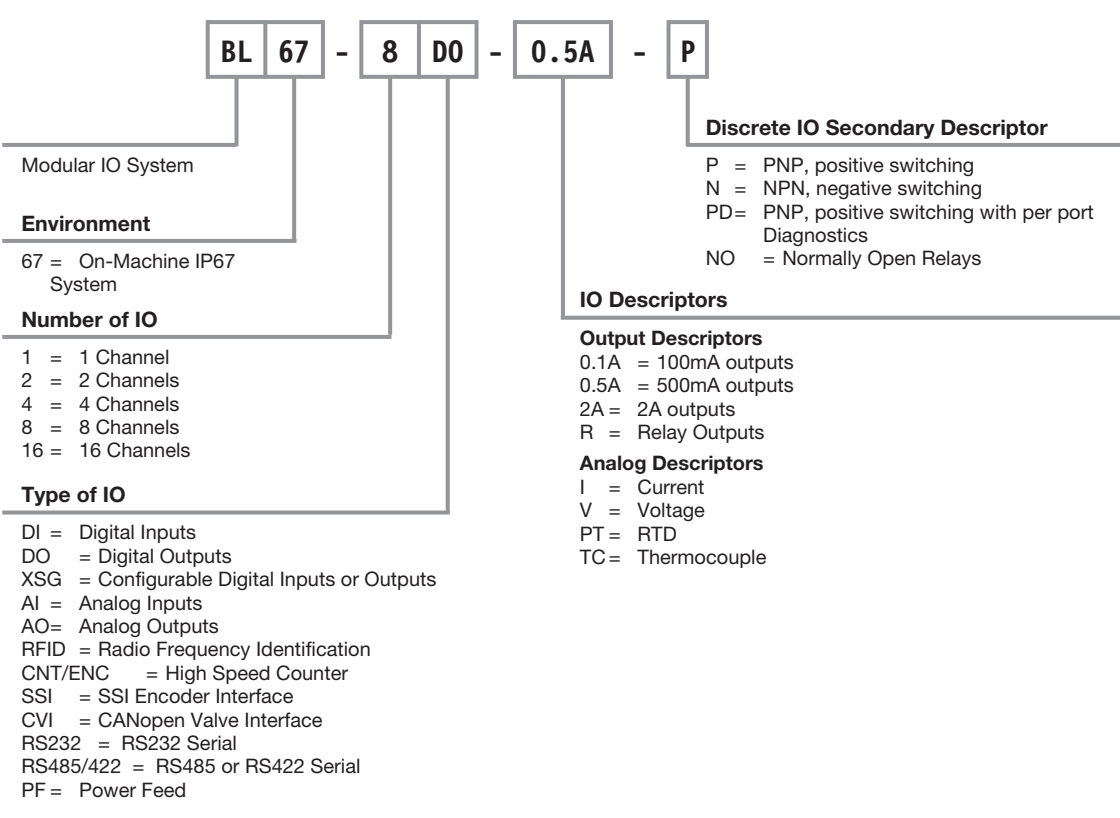

Network I/O and Media Part Number Keys

On-Machine Modular I/O

BL67 Gateways Part Number Key

BL67 Slices Part Number Key

BL67 Bases Part Number Key

On-Machine Flexible Block I/O

piconet I/O System Part Number Key

BL20 Bases Part Number Key

In-Cabinet Block I/O

AIM Stations Part Number Key

RFID System - BL ident - Standard Format

RFID Transceivers Part Number Key

RFID Tags Part Number Key

Ethernet Switches

Ethernet Switches Part Number Key