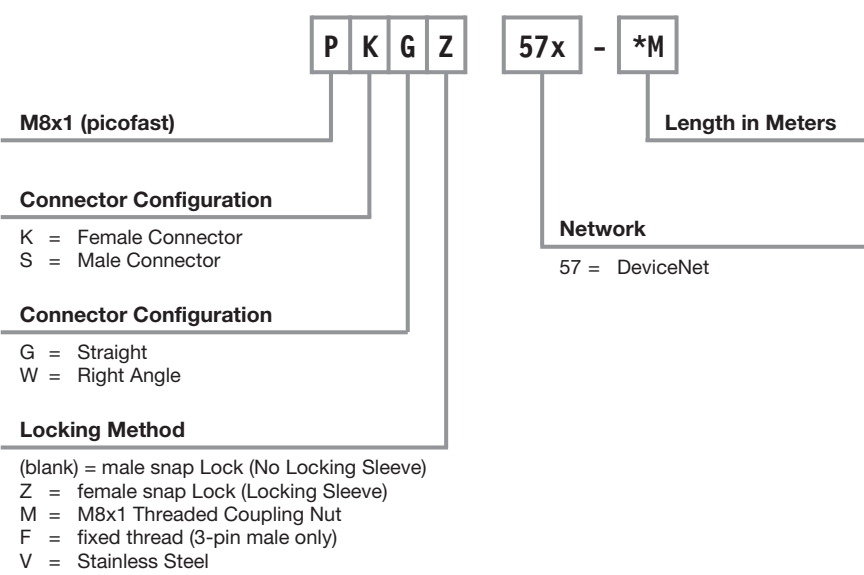

BL20 Bases Part Number Key

In-Cabinet Block I/O

AIM Stations Part Number Key

RFID System - BL ident - Standard Format

RFID Transceivers Part Number Key

RFID Tags Part Number Key

Ethernet Switches

Ethernet Switches Part Number Key

Power Supplies

Power Supplies Part Number Key

minifast® Network Media

minifast® Network Cordsets Part Number Key

minifast® Network Receptacle Part Number Key

picofast® Network Media

picofast® Network Cordsets Part Number Key