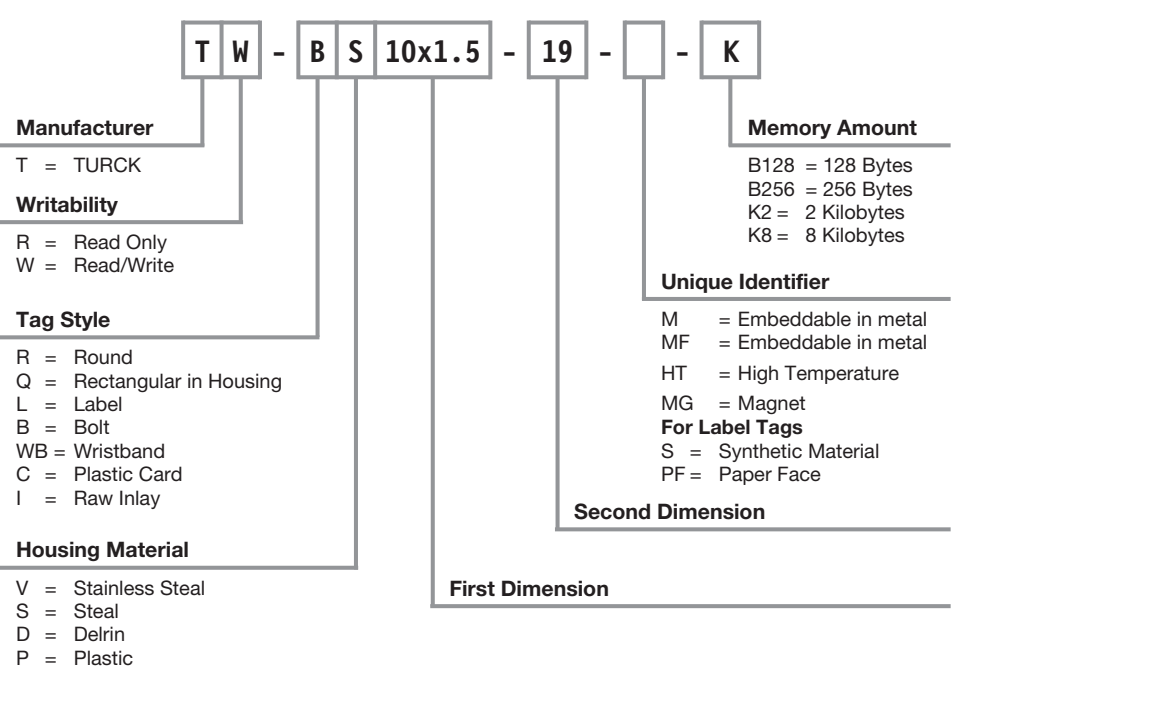

BL20 Bases Part Number Key

In-Cabinet Block I/O

AIM Stations Part Number Key

RFID System - BL ident - Standard Format

RFID Transceivers Part Number Key

RFID Tags Part Number Key

Ethernet Switches

Ethernet Switches Part Number Key