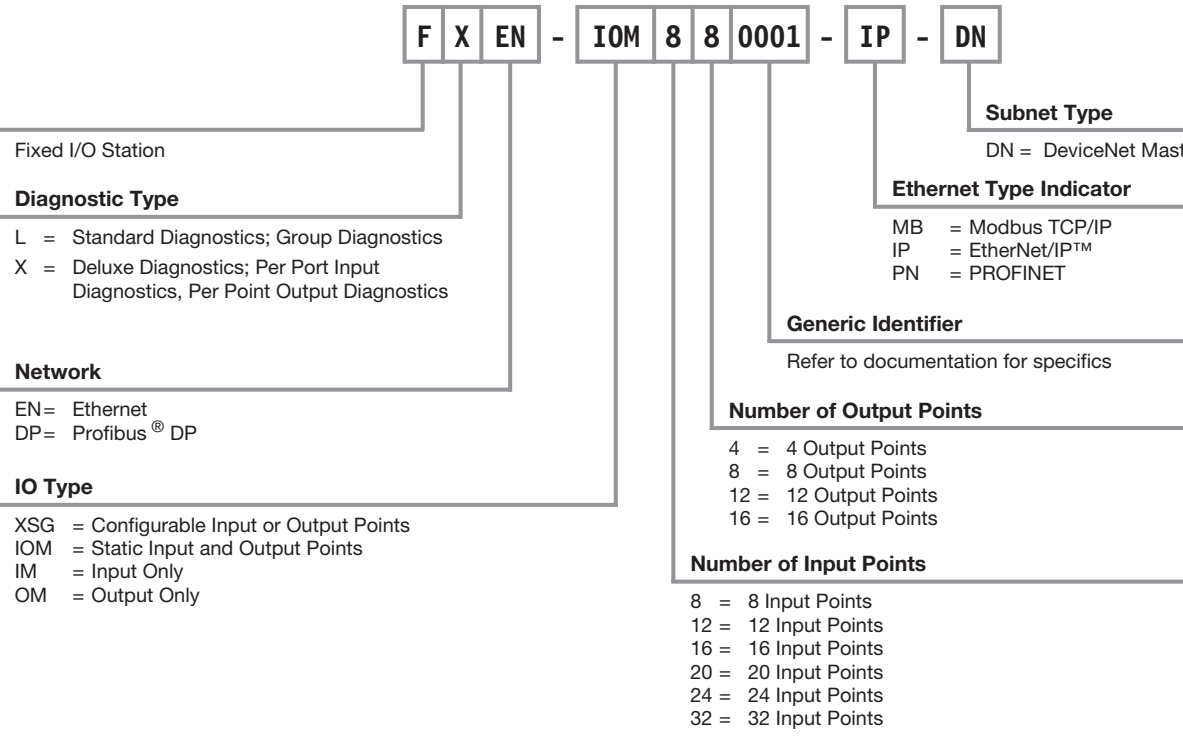

Network I/O and Media Part Number Keys

On-Machine Modular I/O

BL67 Gateways Part Number Key

BL67 Slices Part Number Key

BL67 Bases Part Number Key

On-Machine Flexible Block I/O

piconet I/O System Part Number Key

BL Compact Part Number Key

On-Machine Block I/O

Ethernet, PROFIBUS® DP AIM Station Part Number Key

DeviceNet™, AS-I® AIM Station Part Number Key

In-Cabinet Modular I/O

BL20 Gateways Part Number Key

BL20 Slices Part Number Key

BL20 Bases Part Number Key

In-Cabinet Block I/O

AIM Stations Part Number Key

RFID System - BL ident - Standard Format

RFID Transceivers Part Number Key

RFID Tags Part Number Key

Ethernet Switches

Ethernet Switches Part Number Key