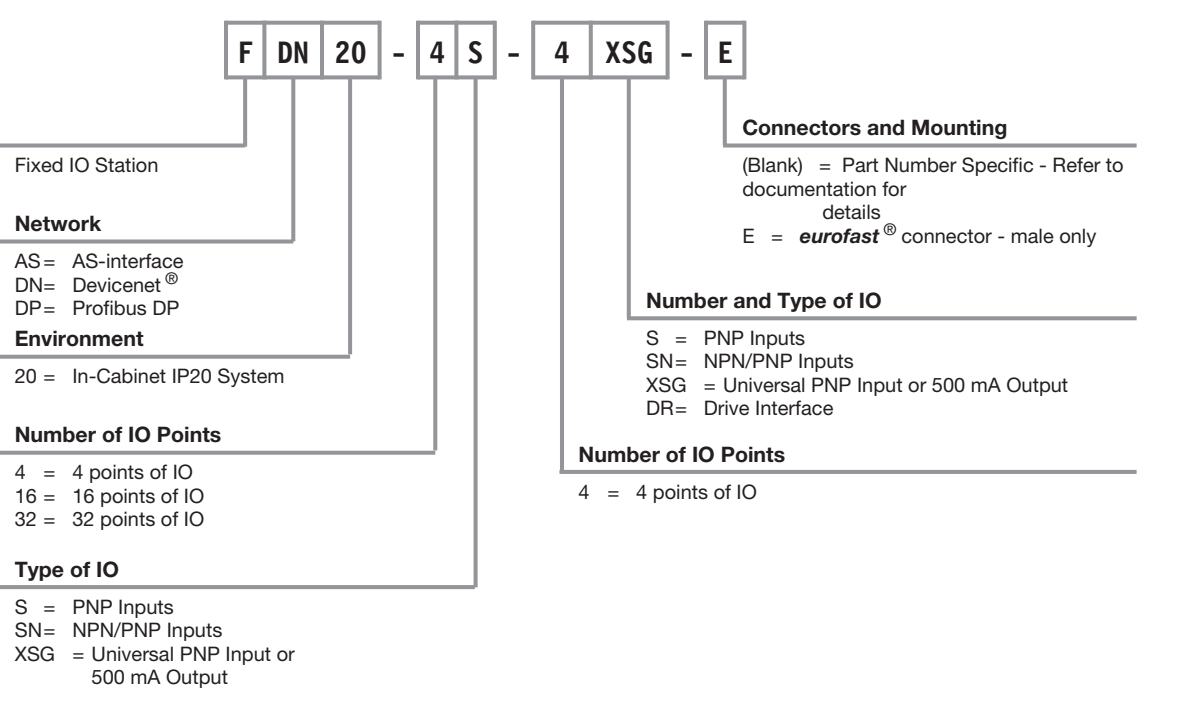

BL Compact Part Number Key

On-Machine Block I/O

Ethernet, PROFIBUS® DP AIM Station Part Number Key

DeviceNet™, AS-I® AIM Station Part Number Key

In-Cabinet Modular I/O

BL20 Gateways Part Number Key

BL20 Slices Part Number Key

BL20 Bases Part Number Key

In-Cabinet Block I/O

AIM Stations Part Number Key

RFID System - BL ident - Standard Format

RFID Transceivers Part Number Key

RFID Tags Part Number Key

Ethernet Switches

Ethernet Switches Part Number Key