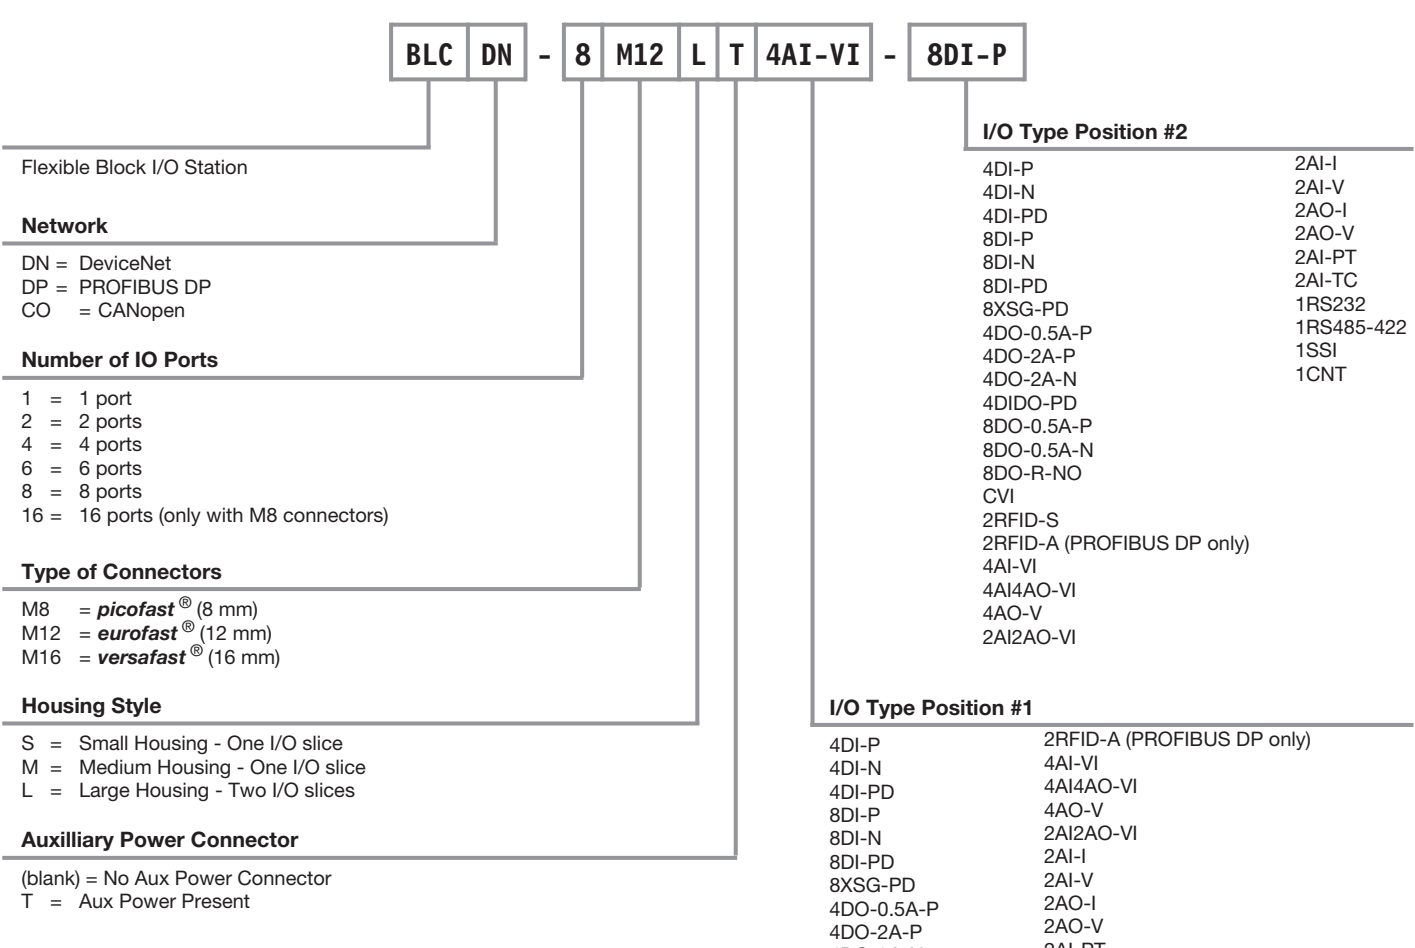

Network I/O and Media Part Number Keys

On-Machine Modular I/O

BL67 Gateways Part Number Key

BL67 Slices Part Number Key

BL67 Bases Part Number Key

On-Machine Flexible Block I/O

piconet I/O System Part Number Key

BL Compact Part Number Key

On-Machine Block I/O

Ethernet, PROFIBUS® DP AIM Station Part Number Key

DeviceNet™, AS-I® AIM Station Part Number Key

In-Cabinet Modular I/O

BL20 Gateways Part Number Key

BL20 Slices Part Number Key

BL20 Bases Part Number Key

In-Cabinet Block I/O

AIM Stations Part Number Key

RFID System - BL ident - Standard Format

RFID Transceivers Part Number Key

RFID Tags Part Number Key

Ethernet Switches

Ethernet Switches Part Number Key