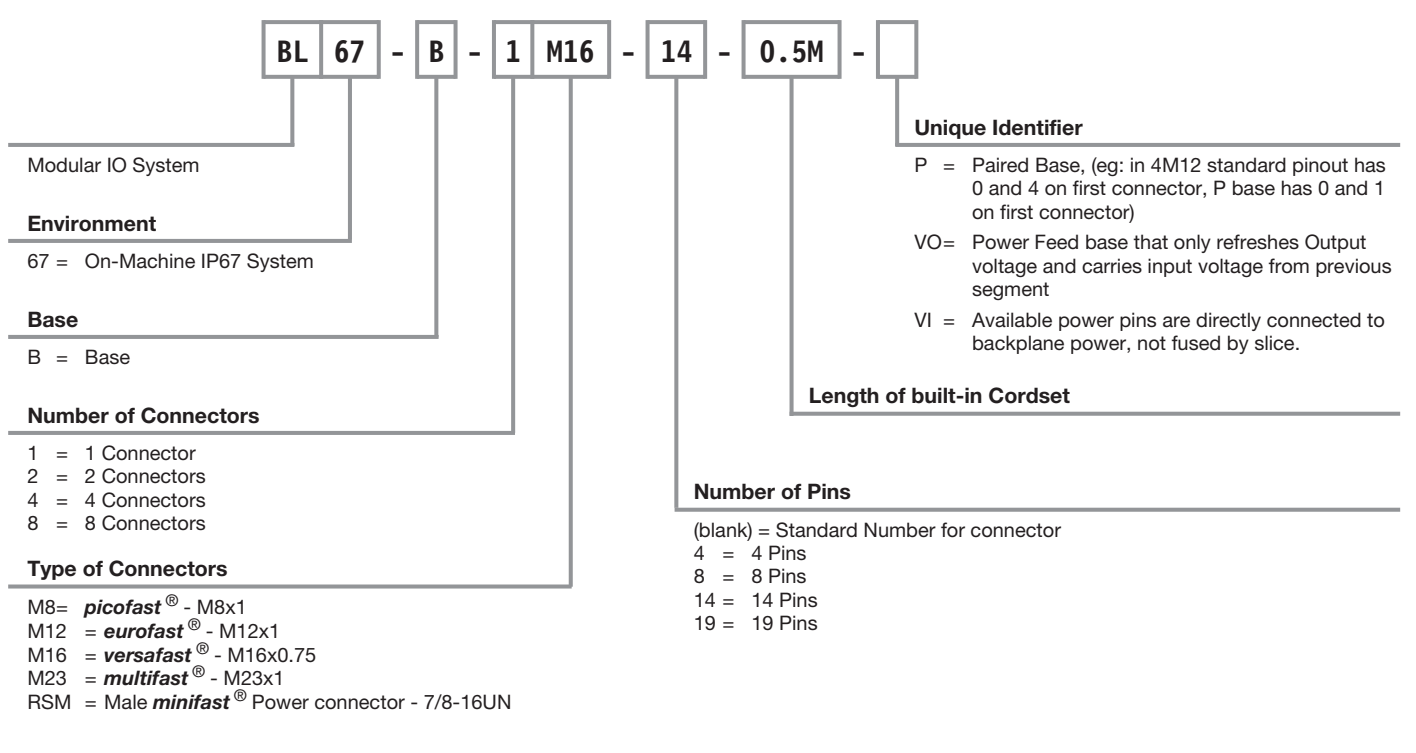

Network I/O and Media Part Number Keys

On-Machine Modular I/O

BL67 Gateways Part Number Key

BL67 Slices Part Number Key

BL67 Bases Part Number Key

On-Machine Flexible Block I/O

piconet I/O System Part Number Key

BL Compact Part Number Key

On-Machine Block I/O

Ethernet, PROFIBUS® DP AIM Station Part Number Key

DeviceNet™, AS-I® AIM Station Part Number Key

In-Cabinet Modular I/O

BL20 Gateways Part Number Key

BL20 Slices Part Number Key

BL20 Bases Part Number Key

In-Cabinet Block I/O

AIM Stations Part Number Key

RFID System - BL ident - Standard Format

RFID Transceivers Part Number Key

RFID Tags Part Number Key

Ethernet Switches

Ethernet Switches Part Number Key