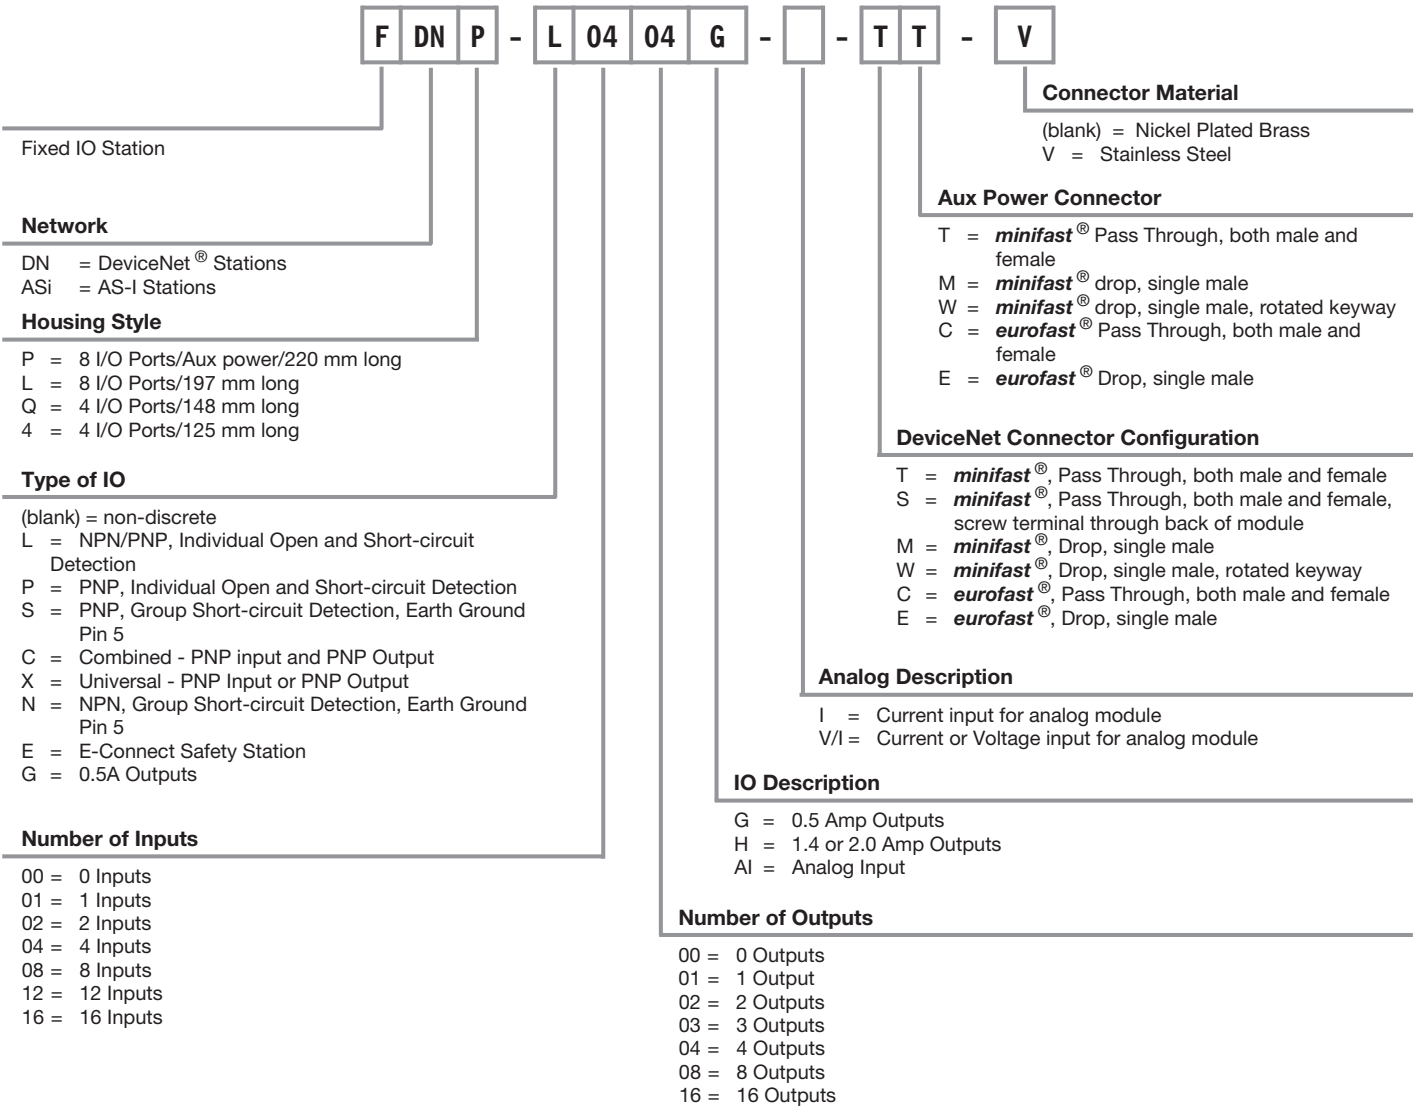

BL Compact Part Number Key

On-Machine Block I/O

Ethernet, PROFIBUS® DP AIM Station Part Number Key

DeviceNet™, AS-I® AIM Station Part Number Key

In-Cabinet Modular I/O

BL20 Gateways Part Number Key

BL20 Slices Part Number Key

BL20 Bases Part Number Key

In-Cabinet Block I/O

AIM Stations Part Number Key

RFID System - BL ident - Standard Format

RFID Transceivers Part Number Key

RFID Tags Part Number Key

Ethernet Switches

Ethernet Switches Part Number Key