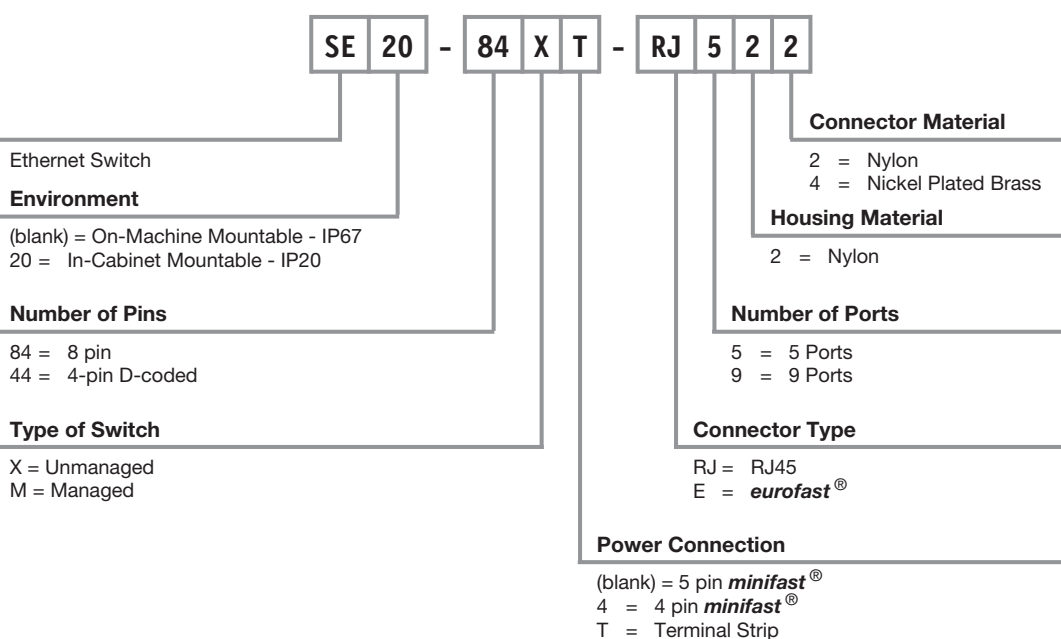

BL20 Bases Part Number Key

In-Cabinet Block I/O

AIM Stations Part Number Key

RFID System - BL ident - Standard Format

RFID Transceivers Part Number Key

RFID Tags Part Number Key

Ethernet Switches

Ethernet Switches Part Number Key