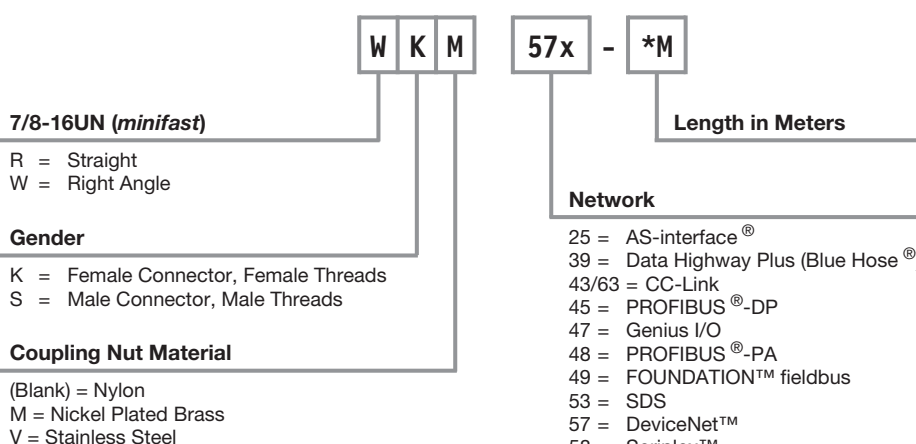

minifast® Network Media

minifast® Network Cordsets Part Number Key