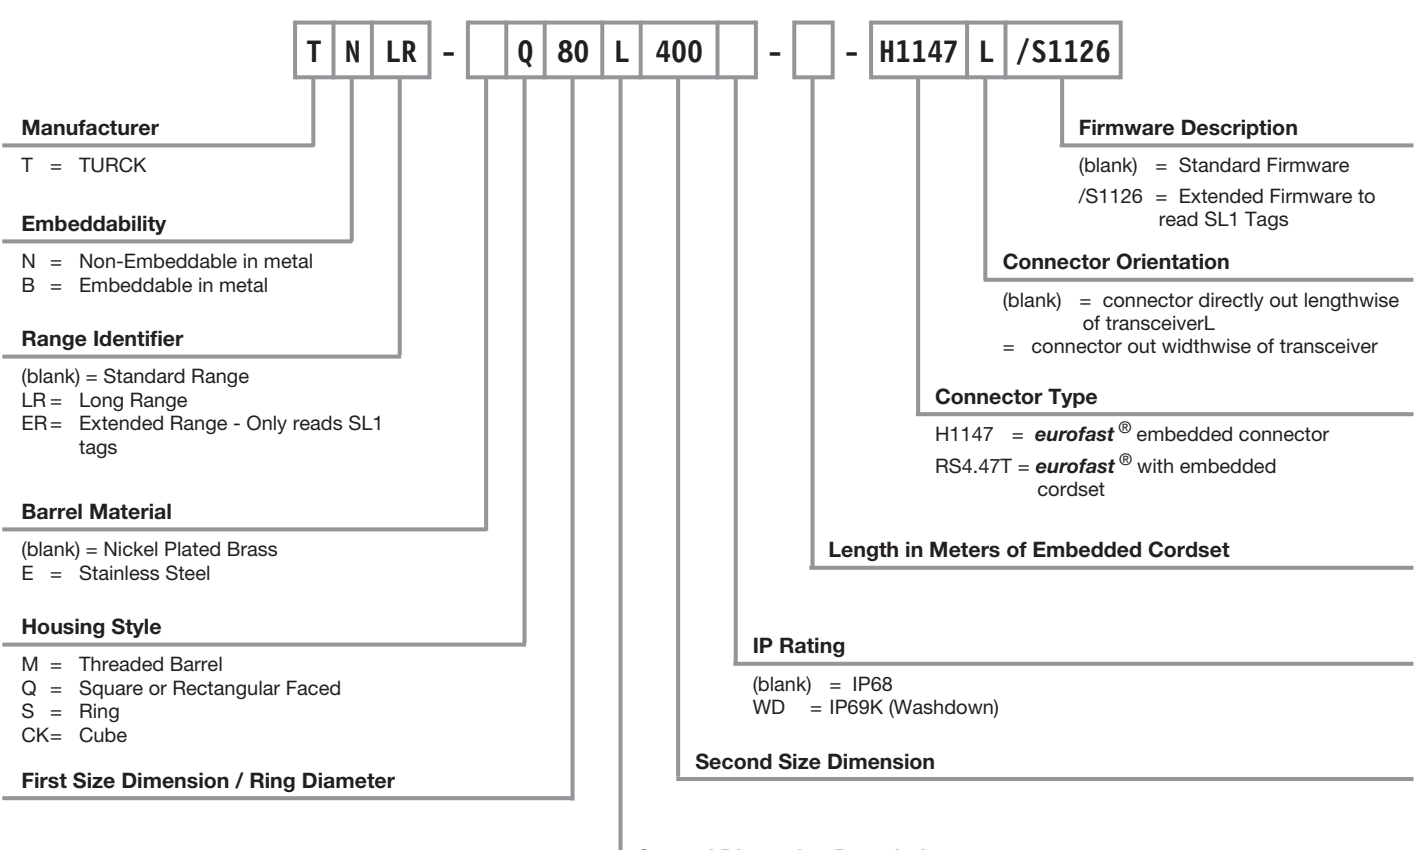

BL20 Bases Part Number Key

In-Cabinet Block I/O

AIM Stations Part Number Key

RFID System - BL ident - Standard Format

RFID Transceivers Part Number Key

RFID Tags Part Number Key

Ethernet Switches

Ethernet Switches Part Number Key