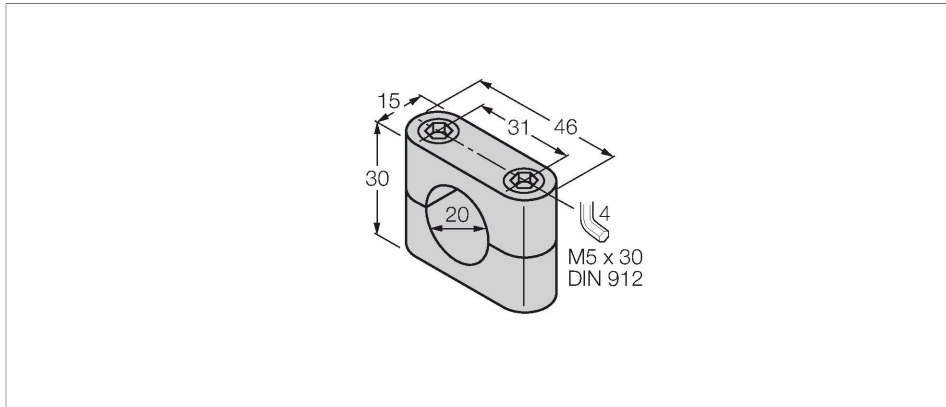

BS 20

Accessories – Mounting Clamp

Features

- fixing clamp
- Plastic: PBT

Technical data

Type	BS 20
Ident. no.	69464
Design	Accessories for smooth barrels, 20 mm
Dimensions	15 x 46 x 30 mm
Housing material	Plastic, PBT