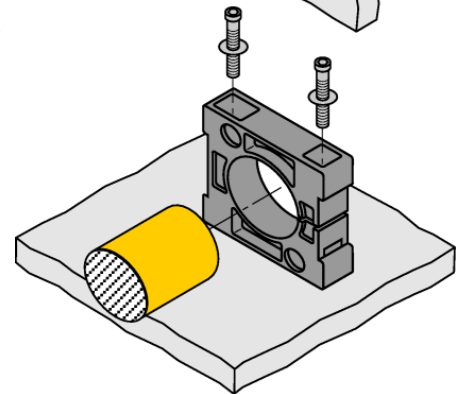

### Mounting Clamp

### BS34

- Fixing clamp
- Plastic PTFE
- Included in delivery (2 M5 screws for base mounting)

**Type designation**  
Ident-No.

BS34  
6946300

**Design**  
Dimensions  
Housing material

Accessories for smooth barrels, 34 mm  
58 x 56 x 16 mm  
Plastic, PTFE