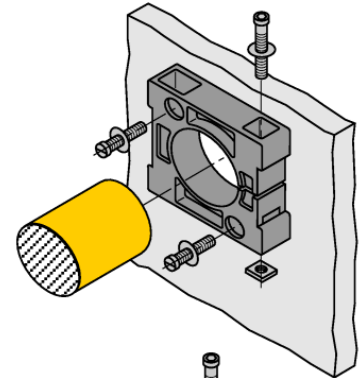

### Mounting Clamp

### BS34

- Fixing clamp
- Plastic PTFE
- Included in delivery (2 M5 screws for base mounting)

**Type designation**  
Ident-No.

BS34  
6946300

**Design**  
Dimensions  
Housing material

Accessories for smooth barrels, 34 mm  
58 x 56 x 16 mm  
Plastic, PTFE