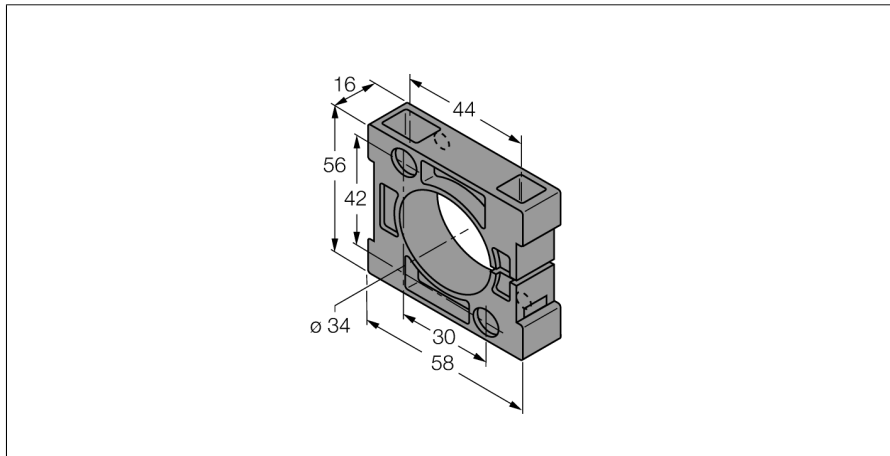

### Mounting Clamp

### BS34

- Fixing clamp
- Plastic PTFE
- Included in delivery (2 M5 screws for base mounting)

**Type designation**  
Ident-No.

BS34  
6946300

**Design**  
Dimensions  
Housing material

Accessories for smooth barrels, 34 mm  
58 x 56 x 16 mm  
Plastic, PTFE