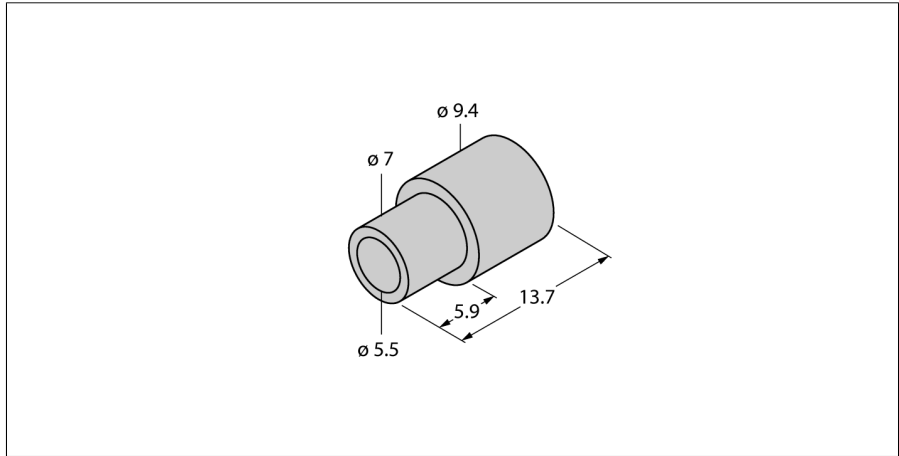

Accessories
Spacer Sleeve
For Angle Sensors RI-QR14
DS-RI-QR14

- Minimum order quantity 2 pcs.

Type designation	DS-RI-QR14
Ident-No.	1590814
Housing material	Metal