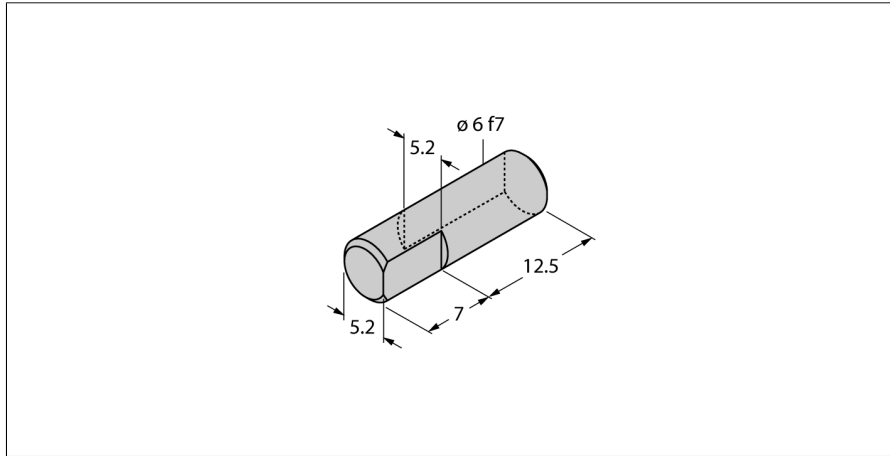

Accessories

Adapter Hollow Shaft/Solid Shaft

For Angle Sensors RI-QR14

HSA-M6-QR14

- Adapter pin for solid shaft
- Ø 6mm

Type designation	HSA-M6-QR14
Ident-No.	6901051
Housing material	Aluminium