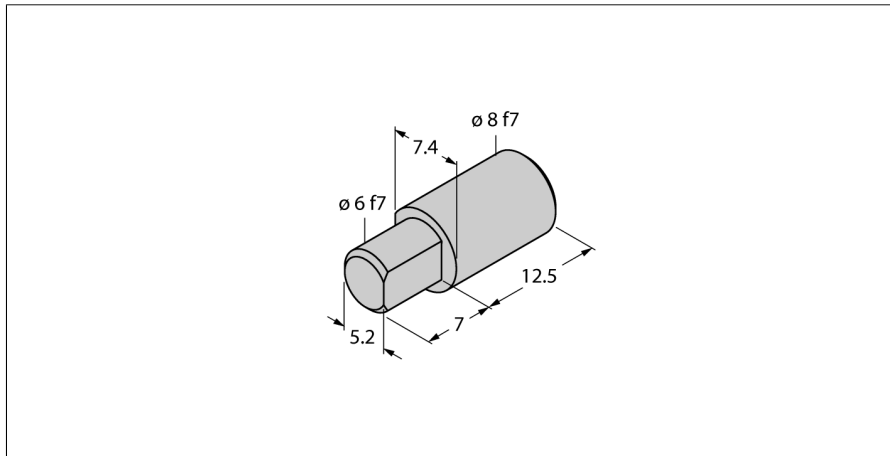

Accessories**Adapter Hollow Shaft/Solid Shaft****For Angle Sensors RI-QR14****HSA-M8-QR14**

- Adapter pin for solid shaft
- Ø 8 mm

Type designation	HSA-M8-QR14
Ident-No.	6901052

Housing material	Aluminium
-------------------------	-----------