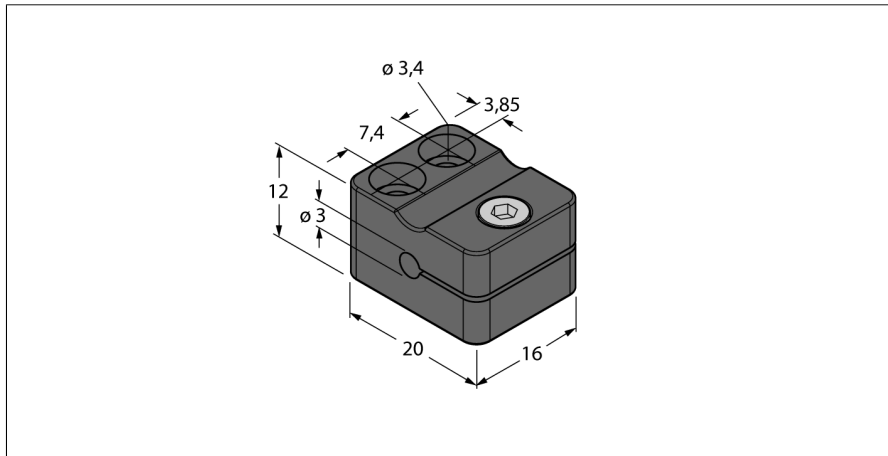

Accessories

Mounting Clamp

MBS30

- Fixing clamp
- Plastic, PA6 black

Type designation	MBS30
Ident-No.	6948000
Design	Accessories for smooth barrels, 3 mm
Dimensions	16 x 20 x 12 mm
Housing material	Plastic, PA6