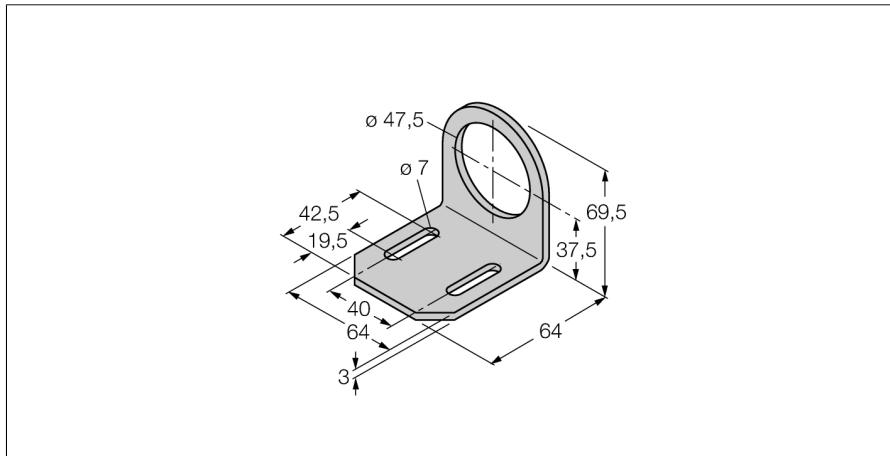

Accessories

Mounting bracket

MW47

- Mounting bracket
- Material: Steel plate, galvanized

Type designation	MW47
Ident-No.	69452
Design	Accessories for threaded barrels, PG36
Dimensions	64 x 64 x 69.5 mm
Housing material	Metal, Galvanized