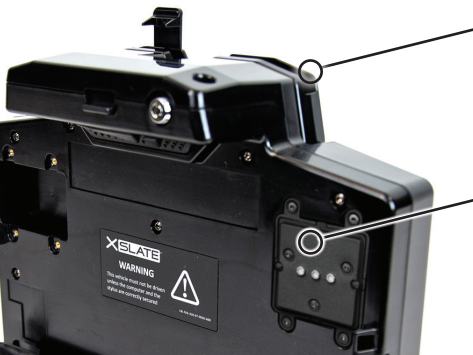

XSLATE R12-SERIES SECURE MOBILE DOCK

ACCESSORY SPECIFICATIONS

KEY FEATURES

- Dockable with Slatemate™ attached
- Dockable with the XSLATE R12-Series Companion Keyboard
- Key lock for added device security
- 75mm x 75mm VESA hole-pattern for mounting

SPECIFICATIONS

- I/O PORTS**
- USB 3.0 x 2
 - USB 2.0 x 2
 - Ethernet RJ-45 (10/100/1000 Mbps)
 - HDMI port
 - VGA port
 - Serial port
 - Audio In/Out
 - DC-In port
- POWER**
- Compatible with Motion's standard power supplies including:
- 110-220v AC power supply
 - 12v,24v,48v DC vehicle adapter
 - AC/DC adapter
- Power supply sold separately*

- COLOR** Black
- DIMENSIONS** 13.48 in x 11.52 in x 4.02 in (342.4mm x 292.5mm x 102.1mm)
- WEIGHT** Dock: 1.7kg (3.75 lbs)
Dock w/ Battery Charger: 1.9kg (4.17 lbs)
- WARRANTY** 1 year

OPTIONAL FEATURES

BATTERY CHARGER MODULE

Optional battery charger module enables on-the-go charging of additional batteries. *(batteries sold separately)*

ANTENNA PASS THRU MODULE

Offers greatly increased signal performance of wireless communications. Connections provided for LTE, WiFi (Optional), and GPS signals. This module provides connection to the tablet and SMA connectors for external antennas *(purchased separately)*.