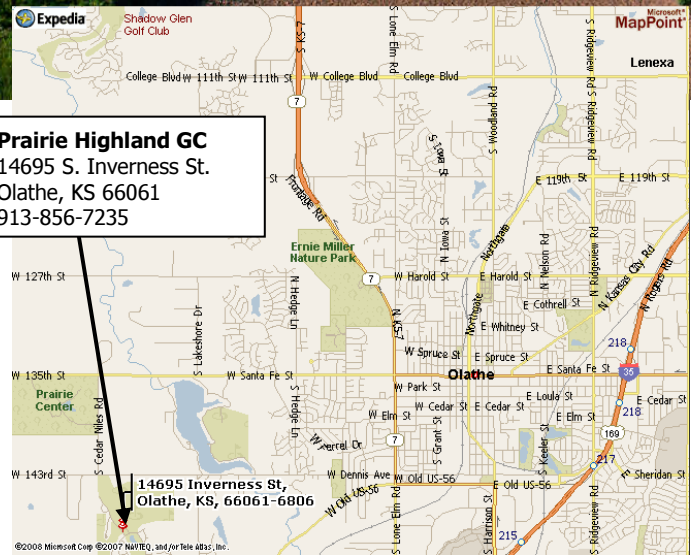

Please join Logic in our 8th Annual Golf Scramble. The shotgun start will be at 1:00pm at the Prairie Highland Golf Course (www.prairiehighlands.com) At 11am, registration begins and a box lunch is provided. Stay for dinner and prizes following golf.

Prairie Highland GC
14695 S. Inverness St.
Olathe, KS 66061
913-856-7235

Please RSVP this week...
Email: drew@logic-control.com
Call: Drew Siebert (913) 747-2361