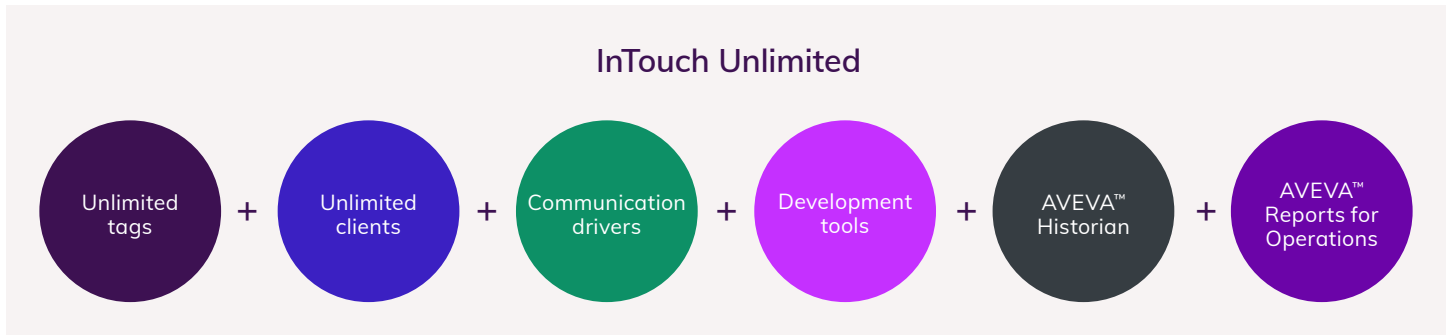

InTouch Unlimited

Empowering connected workers beyond HMI

AVEVA™ InTouch HMI empowers customers and system-builders to build connected operations and increase productivity and efficiency. It connects to any device to provide real-time visualization anytime, anywhere.